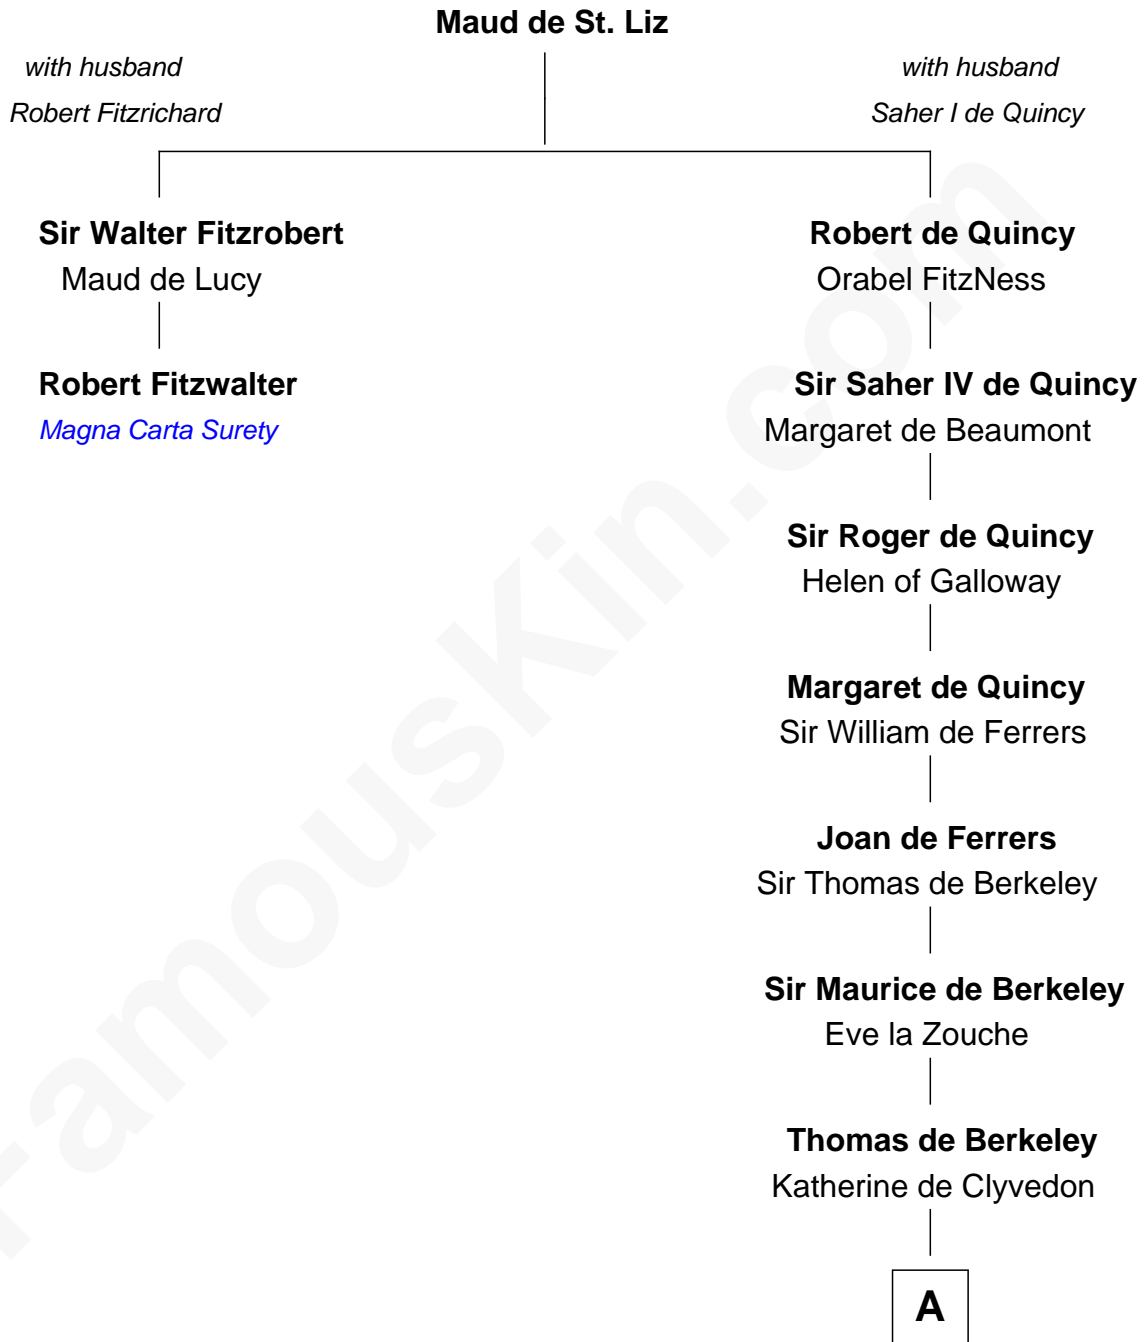

# FamousKin.com Relationship Chart of

**Robert Fitzwalter**

*Magna Carta Surety*

1st cousin 19 times removed of

**C. W. Post**

*Founder of Post Cereals*

**A**

**Sir John Berkeley**  
Elizabeth Betteshorne

**Elizabeth Berkeley**  
Sir John Sutton

**Jane Sutton**  
Thomas Mainwaring

**Cecily Mainwaring**  
John Cotton

**Sir George Cotton**  
Mary Onley

**Richard Cotton**  
Mary Mainwaring

**Frances Cotton**  
George Abell