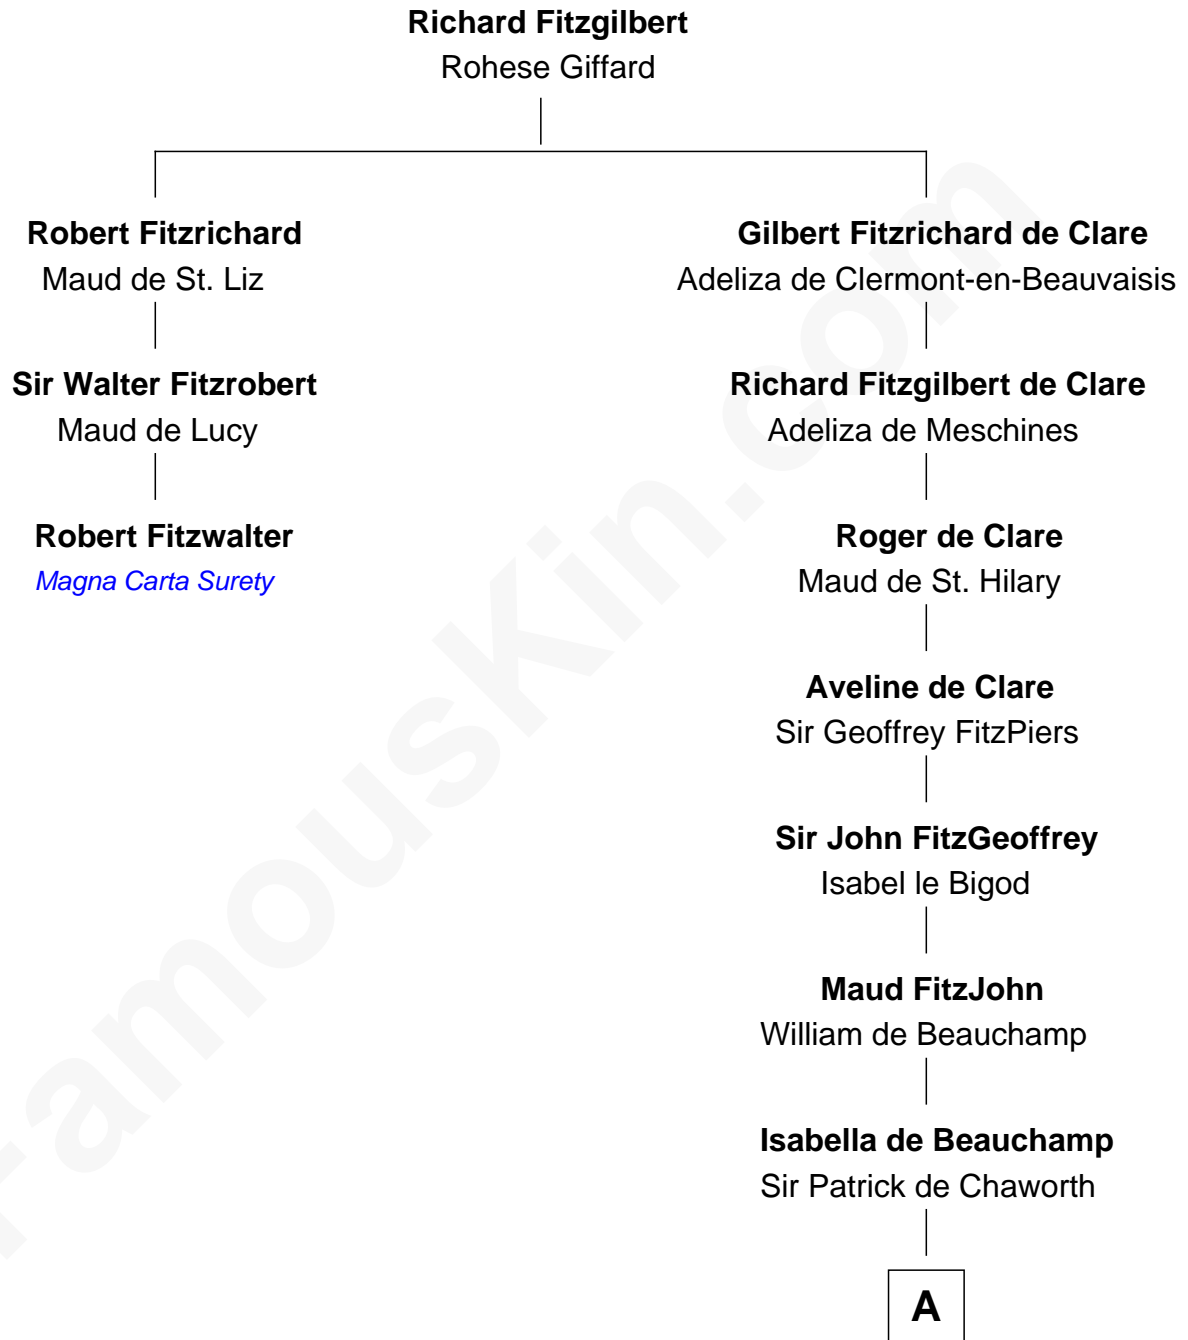

FamousKin.com Relationship Chart of

Robert Fitzwalter

Magna Carta Surety

2nd cousin 17 times removed of

Alexander Spotswood

Lieutenant Governor of Virginia

A

Maud de Chaworth

Henry Plantagenet

Eleanor Plantagenet

Richard Fitzalan

Alice Fitzalan

Sir Thomas de Holand

Margaret de Holand

Sir John Beaufort

Joan Beaufort