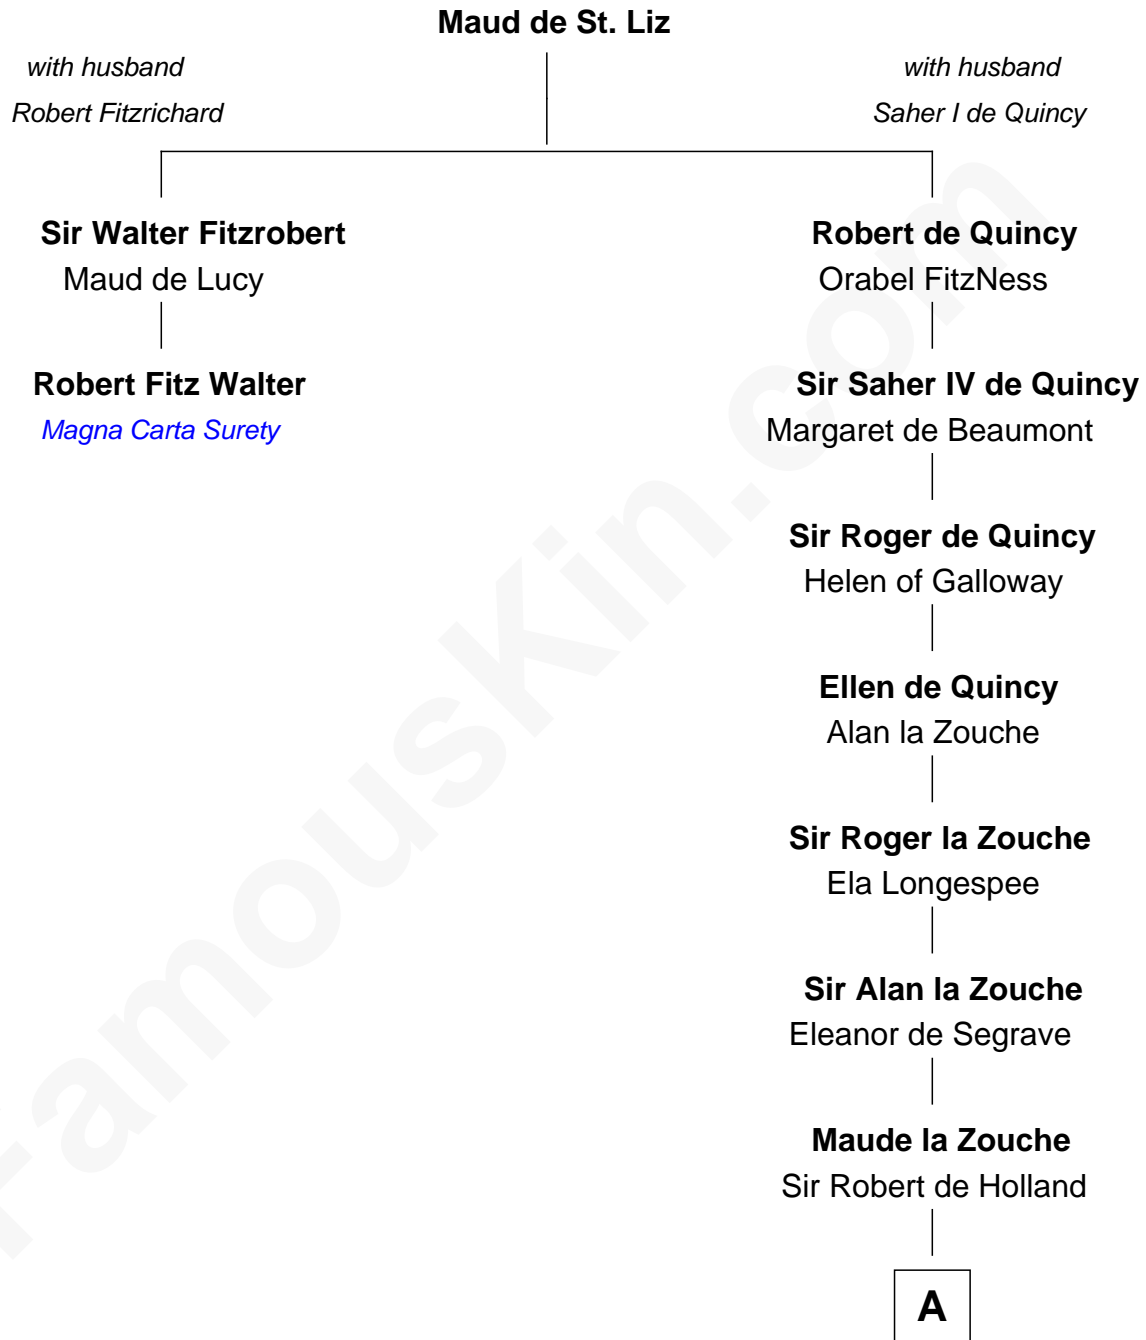

FamousKin.com Relationship Chart of

Robert Fitz Walter

Magna Carta Surety

1st cousin 17 times removed of

Alexander Spotswood

Lieutenant Governor of Virginia

A

Thomas Holand
Joan Plantagenet