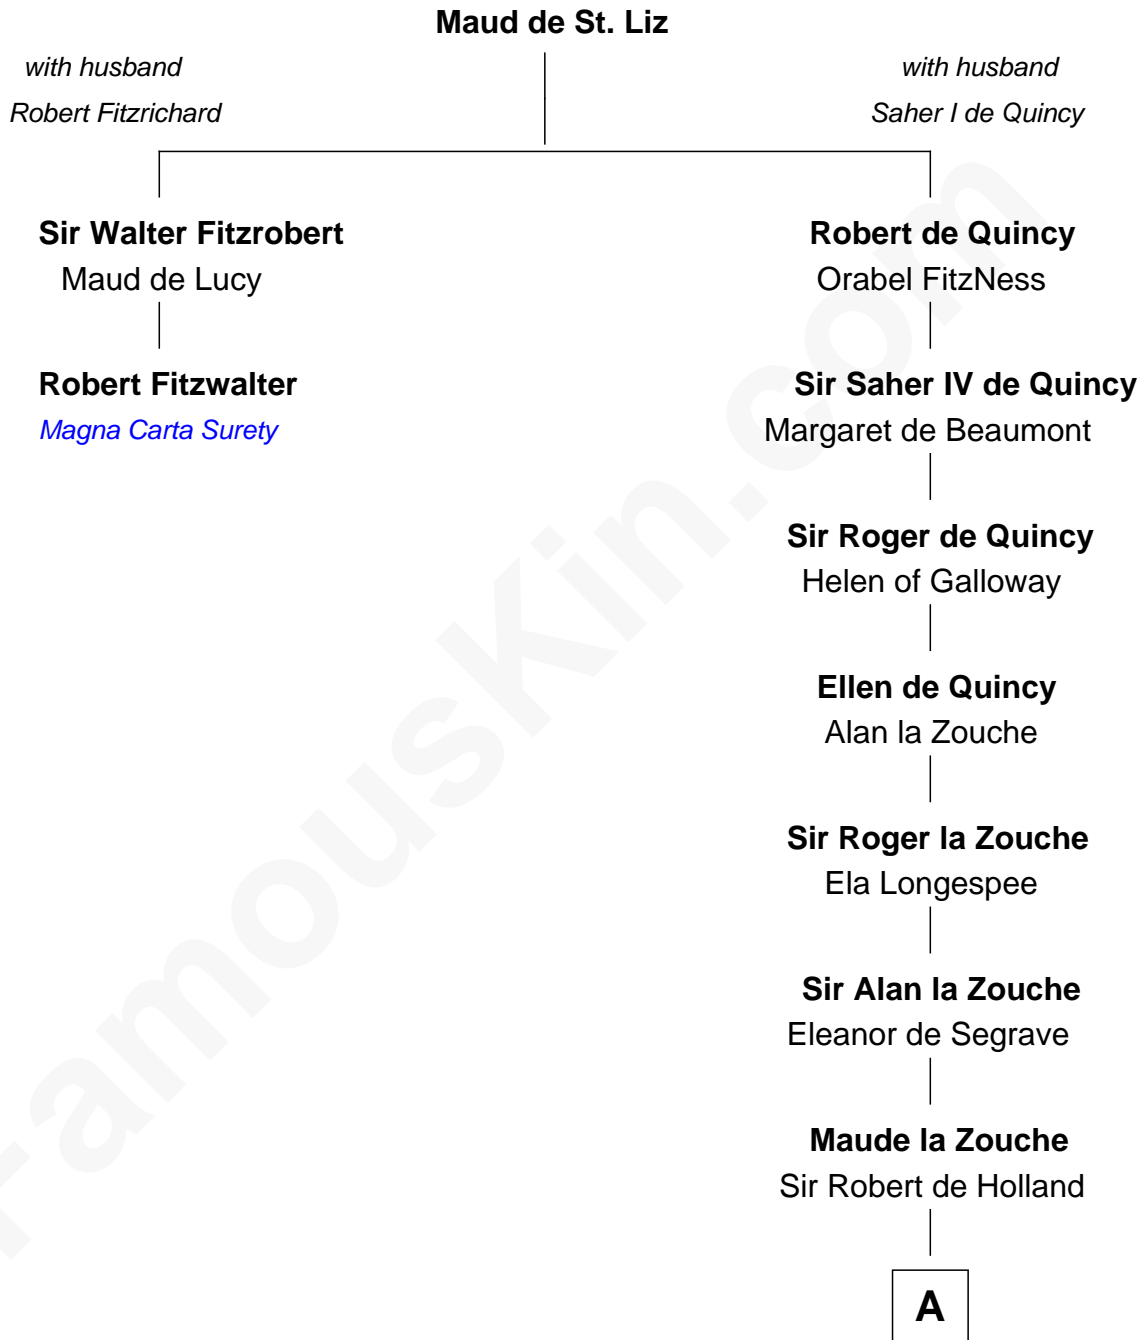

# FamousKin.com Relationship Chart of

**Robert Fitzwalter**

*Magna Carta Surety*

1st cousin 17 times removed of

**Alexander Spotswood**

*Lieutenant Governor of Virginia*

**A**

**Thomas Holand**  
Joan Plantagenet

**Sir Thomas de Holand**  
Alice Fitzalan

**Margaret de Holand**  
Sir John Beaufort

**Joan Beaufort**  
Sir James Stewart

**John Stewart**  
Eleanor Sinclair

**Jean Stewart**  
James Arbuthnott

**Isabel Arbuthnott**  
Sir Robert Maule

**William Maule**  
Bethia Guthrie

**Eleanor Maule**  
Sir Alexander Morrison

**Bethia Morrison**  
Sir Robert Spottiswoode

**B**

**B**

|  
**Dr. Robert Spottiswoode**

Catherine Mercer

|  
**Alexander Spotswood**