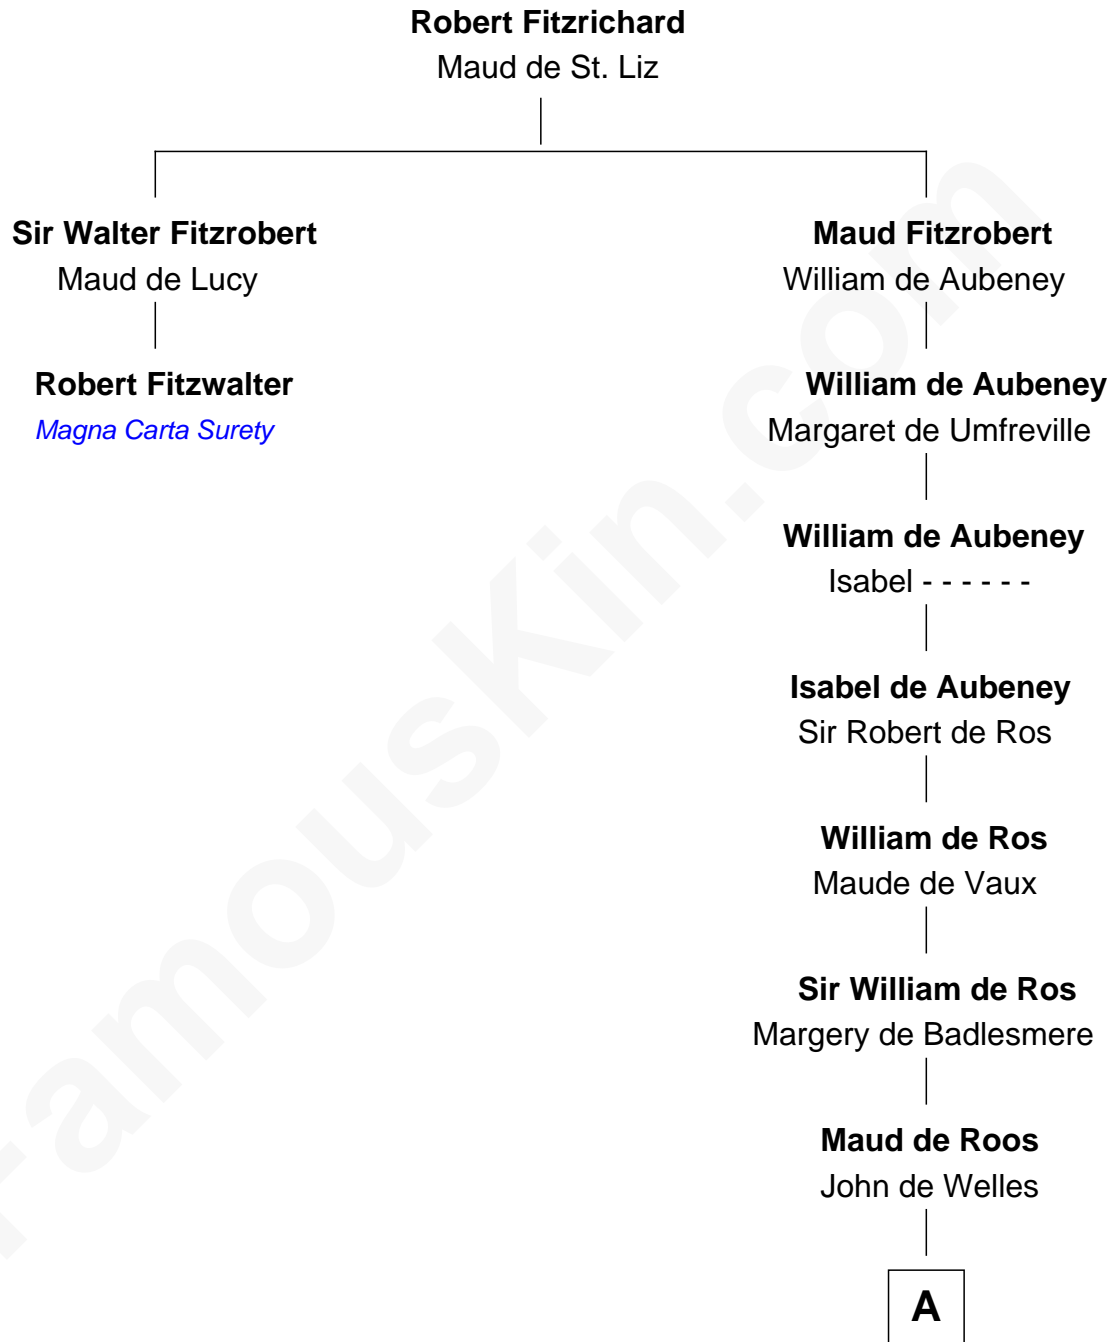

FamousKin.com Relationship Chart of

Robert Fitzwalter

Magna Carta Surety

1st cousin 19 times removed of

William Henry Harrison

9th U.S. President

A

Margery de Welles

Stephen le Scrope

John le Scrope

Elizabeth Chaworth

Elizabeth le Scrope

Sir Henry le Scrope

Margaret Scrope

John Bernard

John Bernard