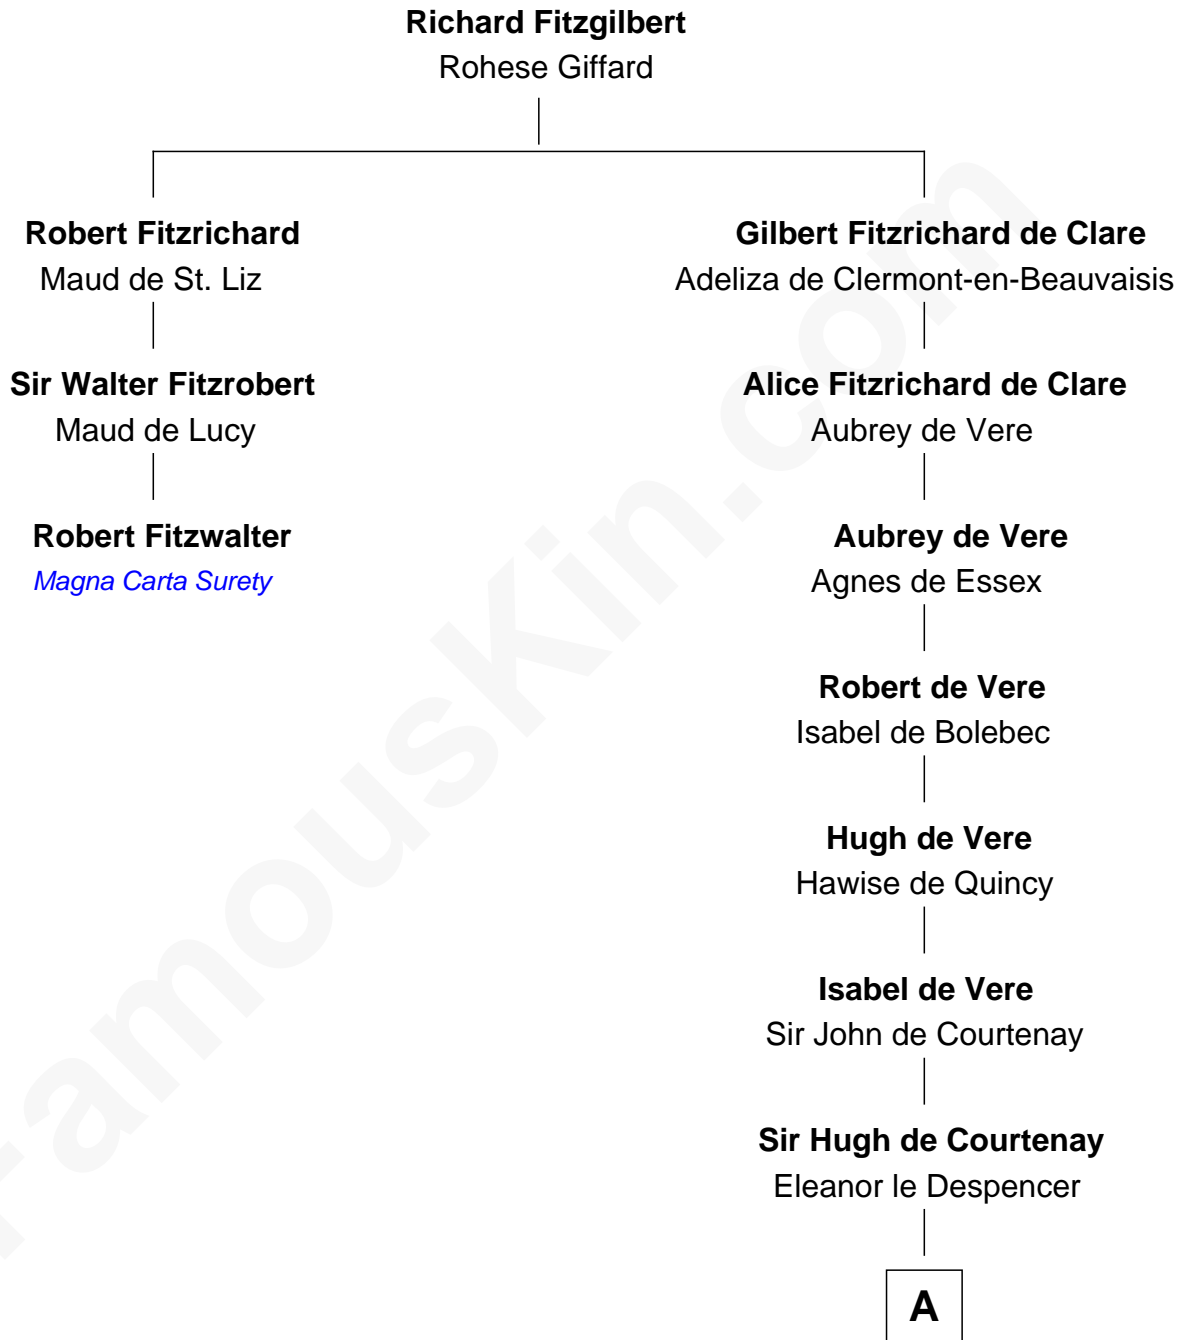

FamousKin.com Relationship Chart of

Robert Fitzwalter

Magna Carta Surety

2nd cousin 15 times removed of

Percival Lowell

(c1570 - c1666) Great Migration Immigrant 1639

A

Sir Hugh de Courtenay