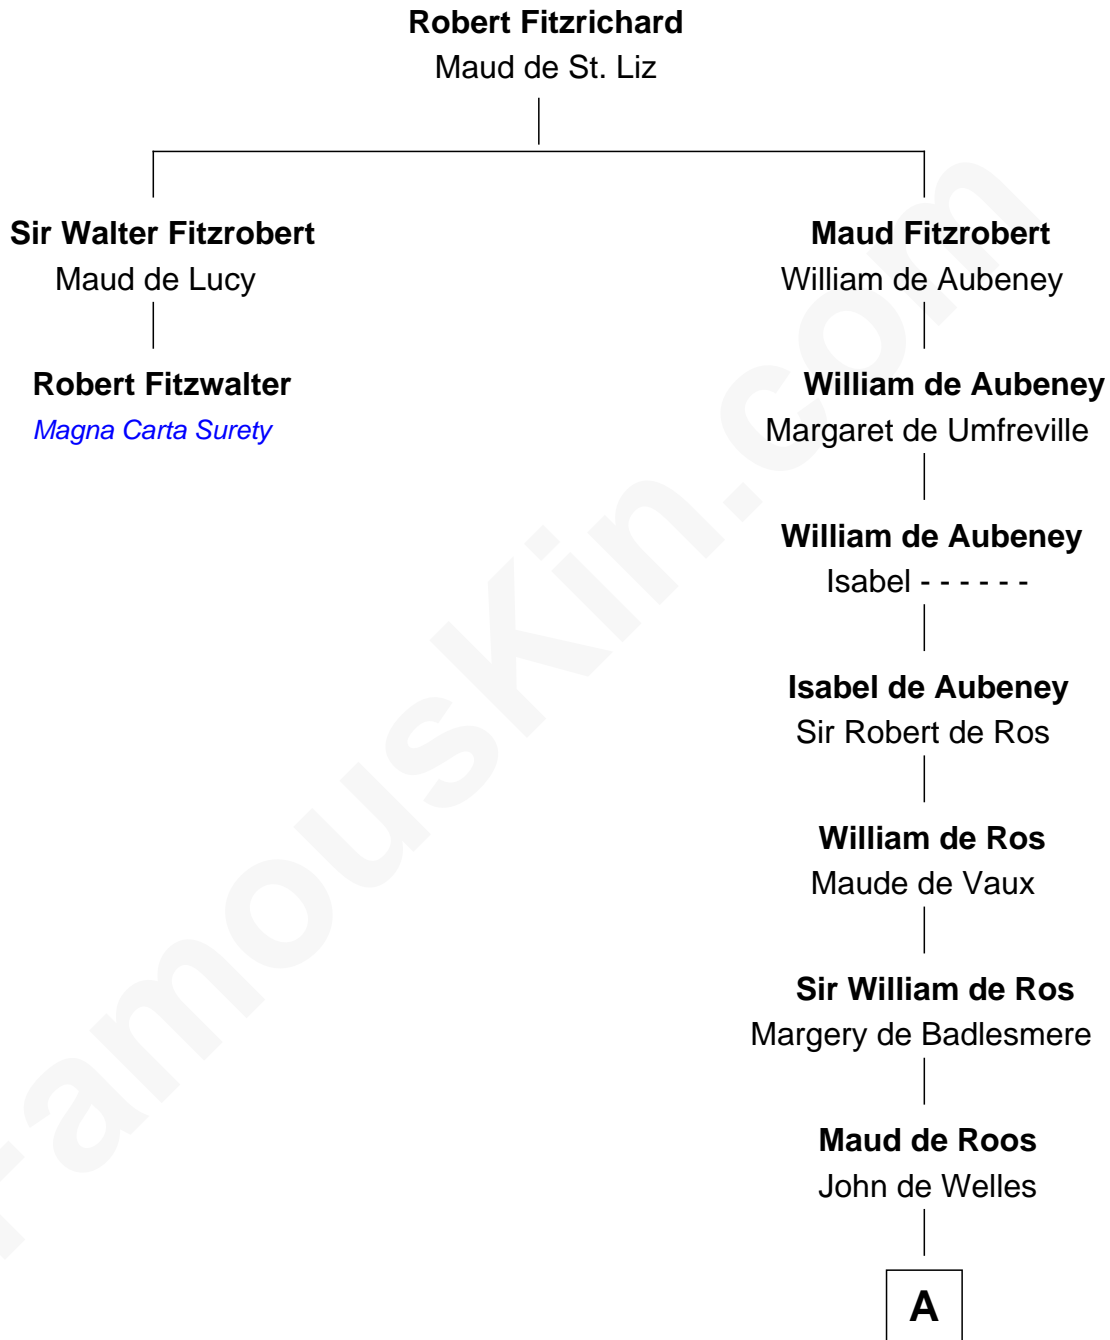

FamousKin.com Relationship Chart of

Robert Fitzwalter

Magna Carta Surety

1st cousin 18 times removed of

Benjamin Harrison V

Signer of the Declaration of Independence

A

Margery de Welles

Stephen le Scrope

John le Scrope

Elizabeth Chaworth

Elizabeth le Scrope

Sir Henry le Scrope

Margaret Scrope

John Bernard

John Bernard