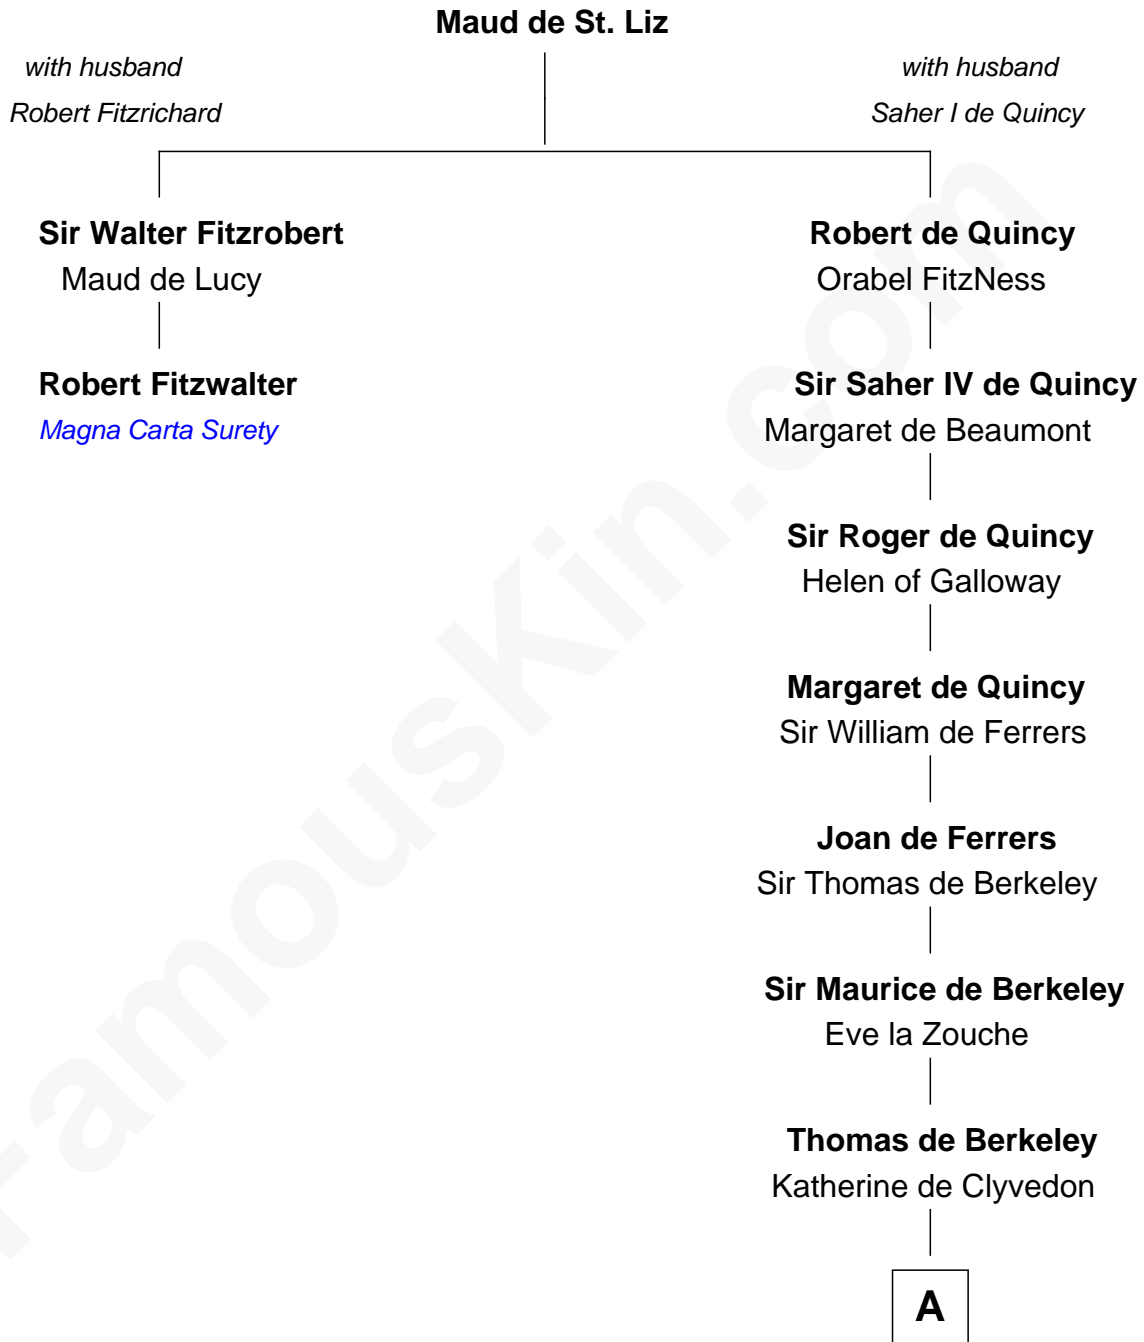

# FamousKin.com Relationship Chart of

**Robert Fitzwalter**

*Magna Carta Surety*

1st cousin 17 times removed of

**George Clinton**

*4th U.S. Vice President*

**A**

**Sir John Berkeley**  
Elizabeth Betteshorne

**Elizabeth Berkeley**  
Sir John Sutton

**Sir John Sutton Dudley**  
Elizabeth Bramshot

**Edmund Dudley**  
Elizabeth Grey

**Elizabeth Dudley**  
William Stourton

**Ursula Stourton**  
Sir Edward Clinton