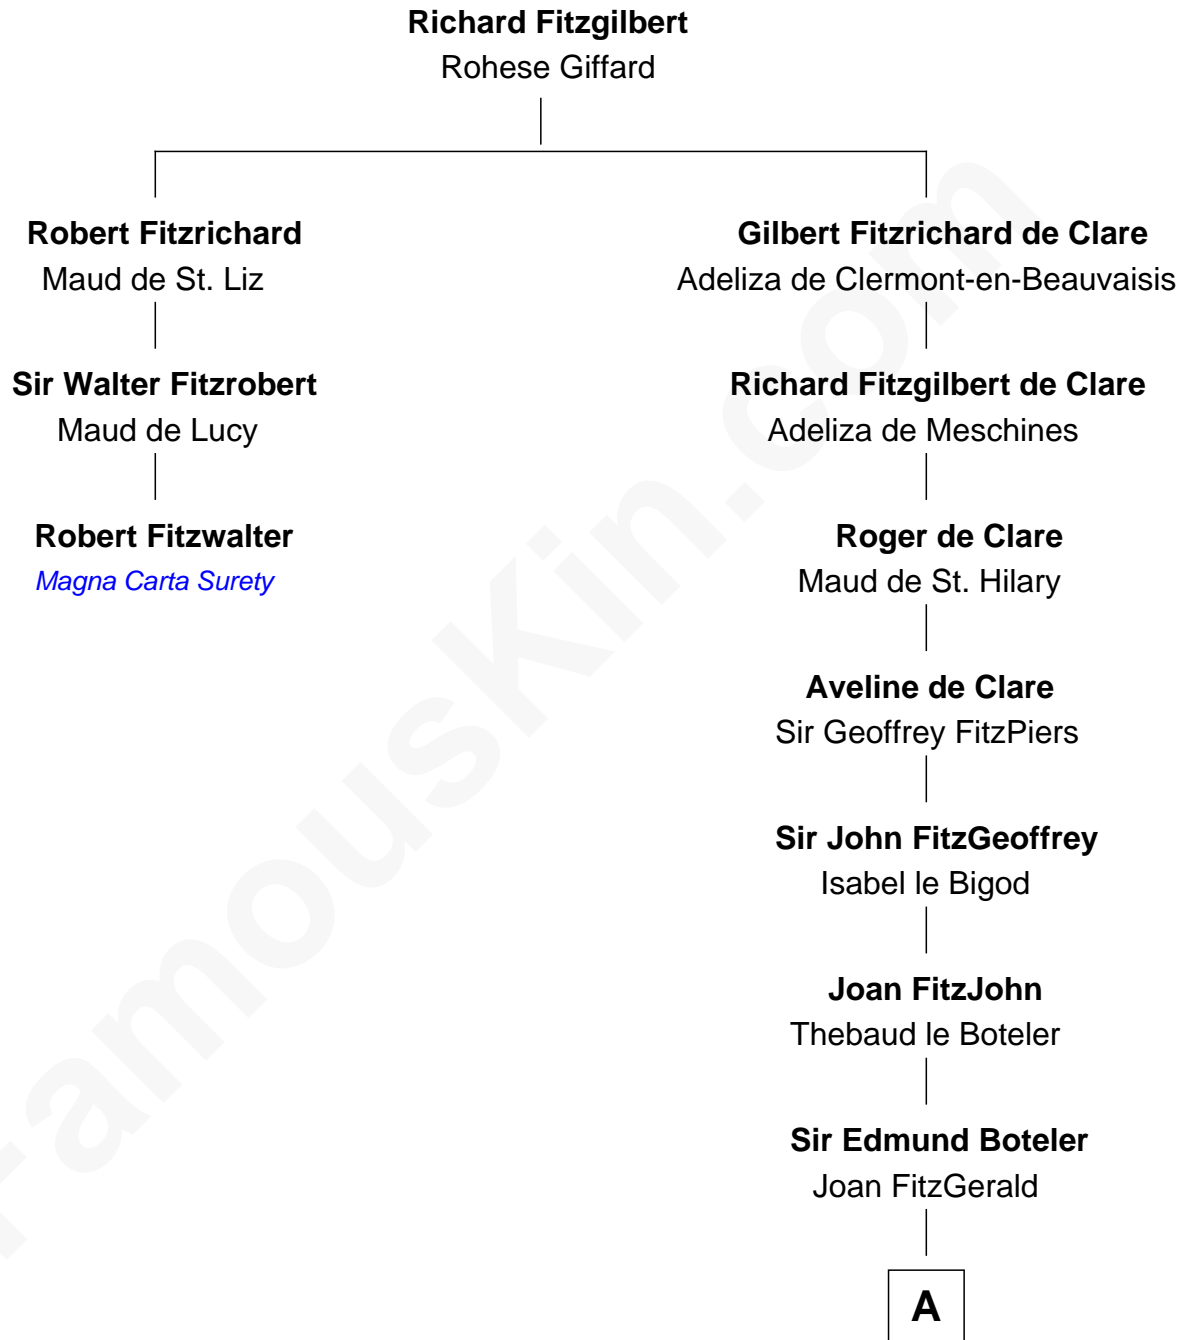

FamousKin.com Relationship Chart of

Robert Fitzwalter

Magna Carta Surety

2nd cousin 18 times removed of

Jonathan Swift

Author of Gulliver's Travels

A

Sir James le Boteler

Eleanor de Bohun

Pernel le Boteler

Sir Gilbert Talbot

Sir Richard Talbot

Ankaret le Strange

Mary Talbot

Sir Thomas Greene

Sir Thomas Greene