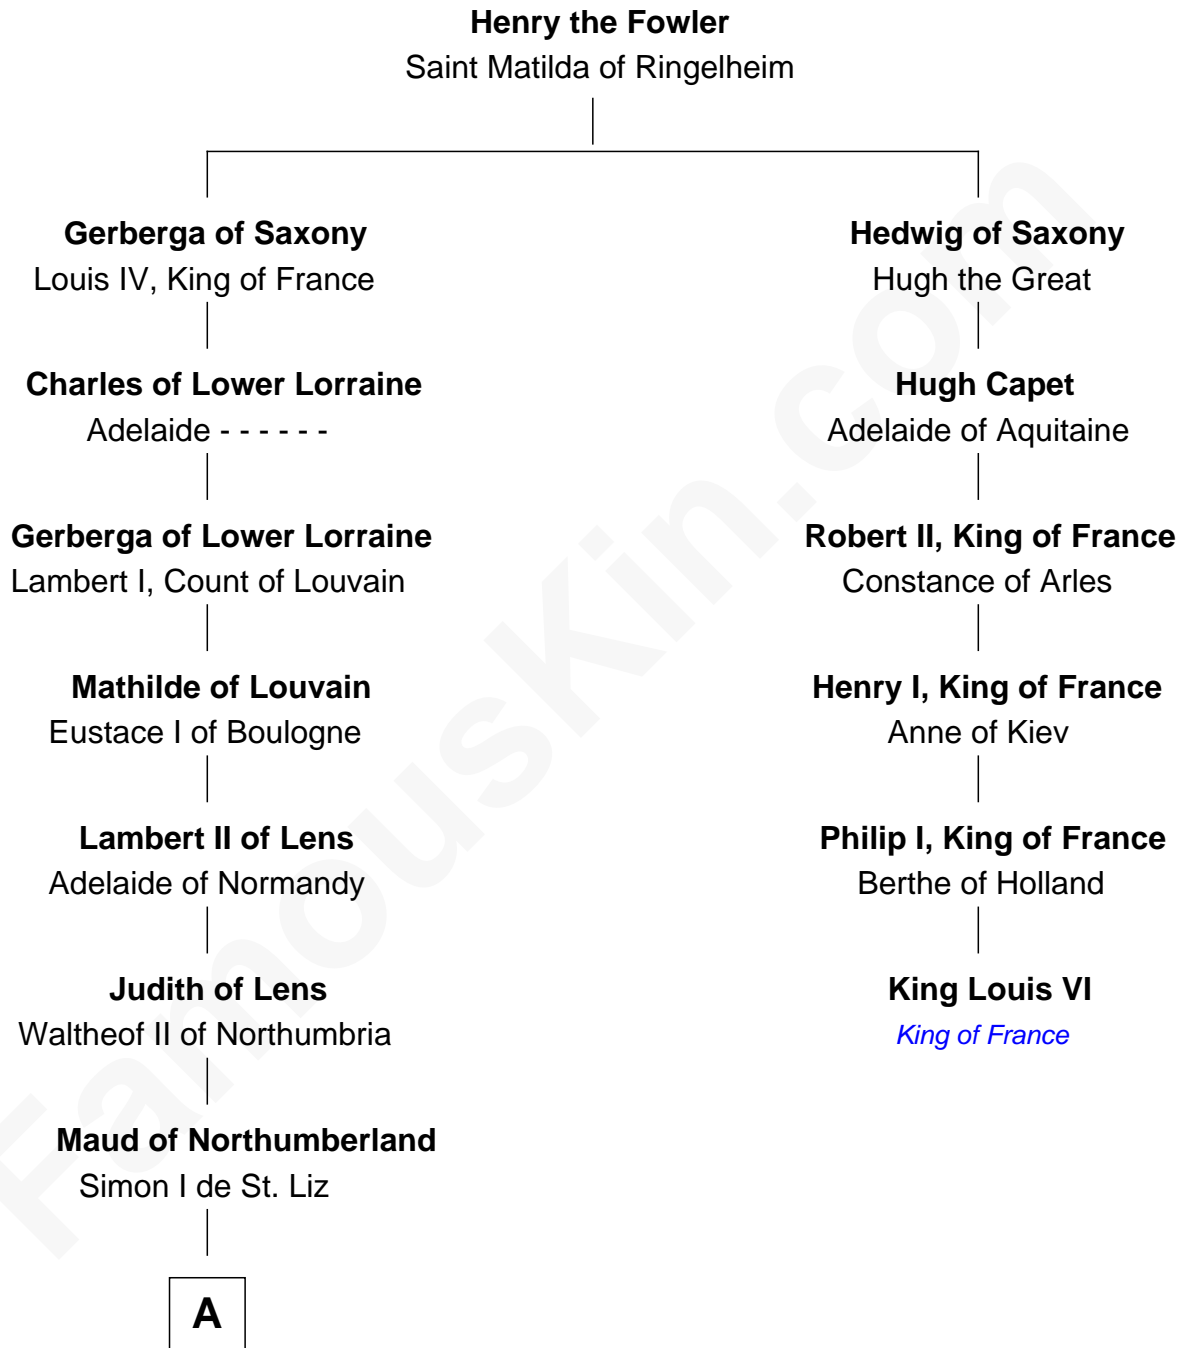

# FamousKin.com Relationship Chart of

**Robert Fitzwalter**

*Magna Carta Surety*

5th cousin 4 times removed of

**King Louis VI**

*King of France*

**A**

—  
**Maud de St. Liz**  
Robert Fitzrichard

—  
**Sir Walter Fitzrobert**  
Maud de Lucy

—  
**Robert Fitzwalter**  
*Magna Carta Surety*

FamousKin.com