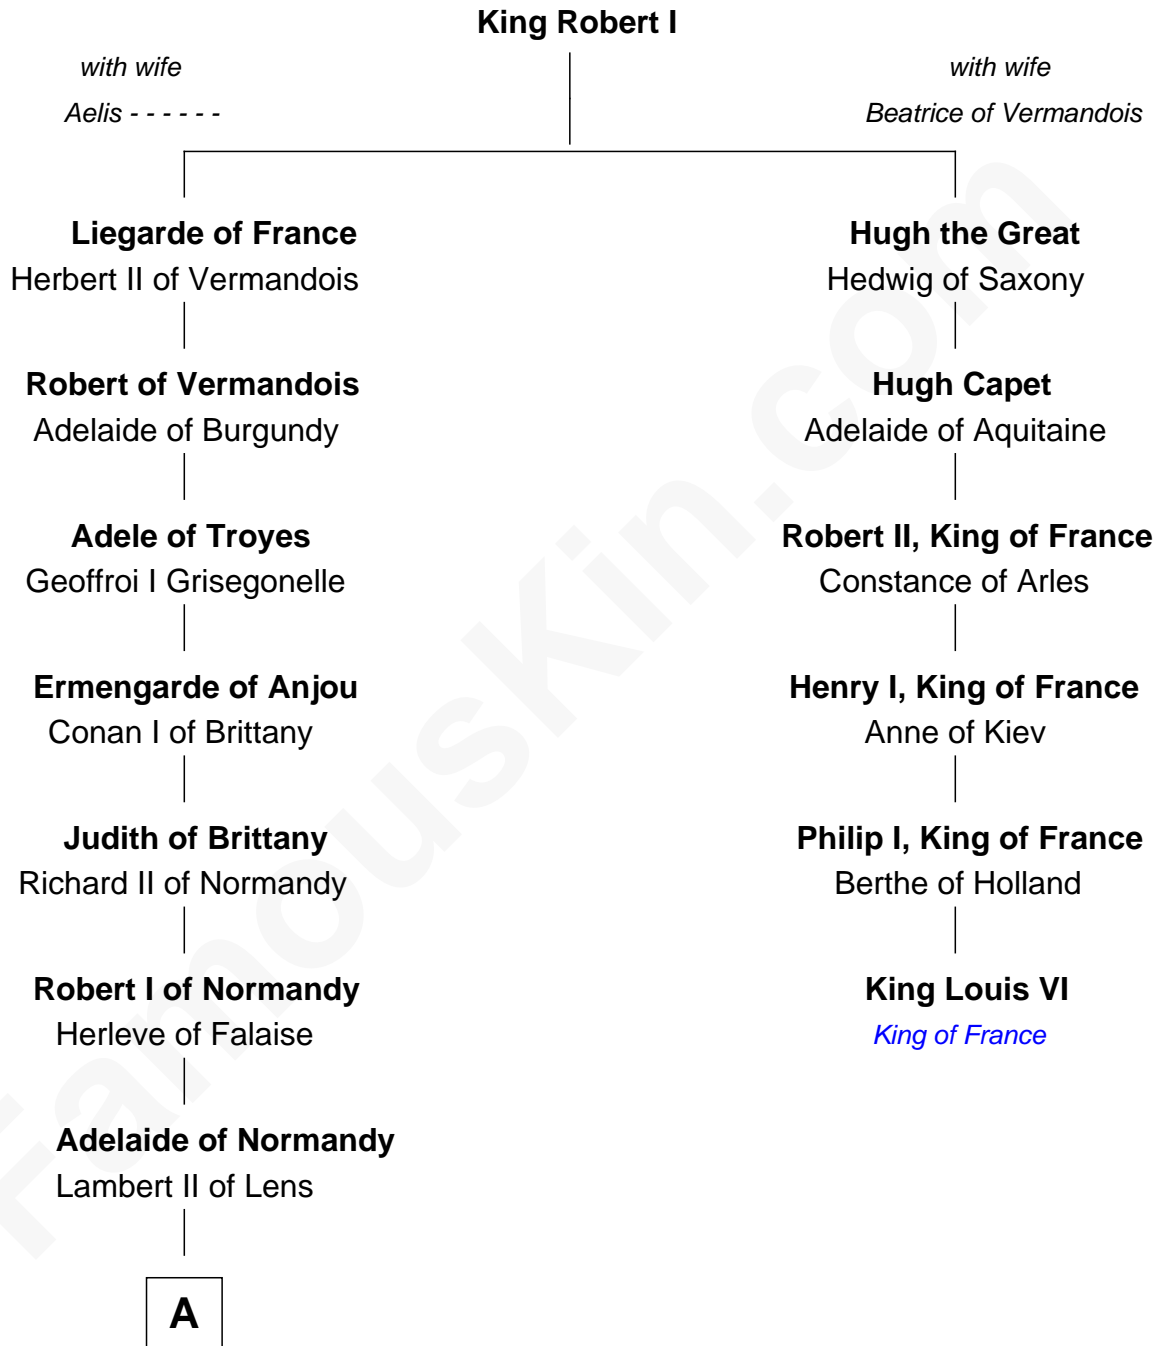

# FamousKin.com Relationship Chart of

**Robert Fitzwalter**

*Magna Carta Surety*

5th cousin 6 times removed of

**King Louis VI**

*King of France*

**A**

—  
**Judith of Lens**  
Waltheof II of Northumbria

—  
**Maud of Northumberland**  
Simon I de St. Liz

—  
**Maud de St. Liz**  
Robert Fitzrichard

—  
**Sir Walter Fitzrobert**  
Maud de Lucy

—  
**Robert Fitzwalter**  
*Magna Carta Surety*