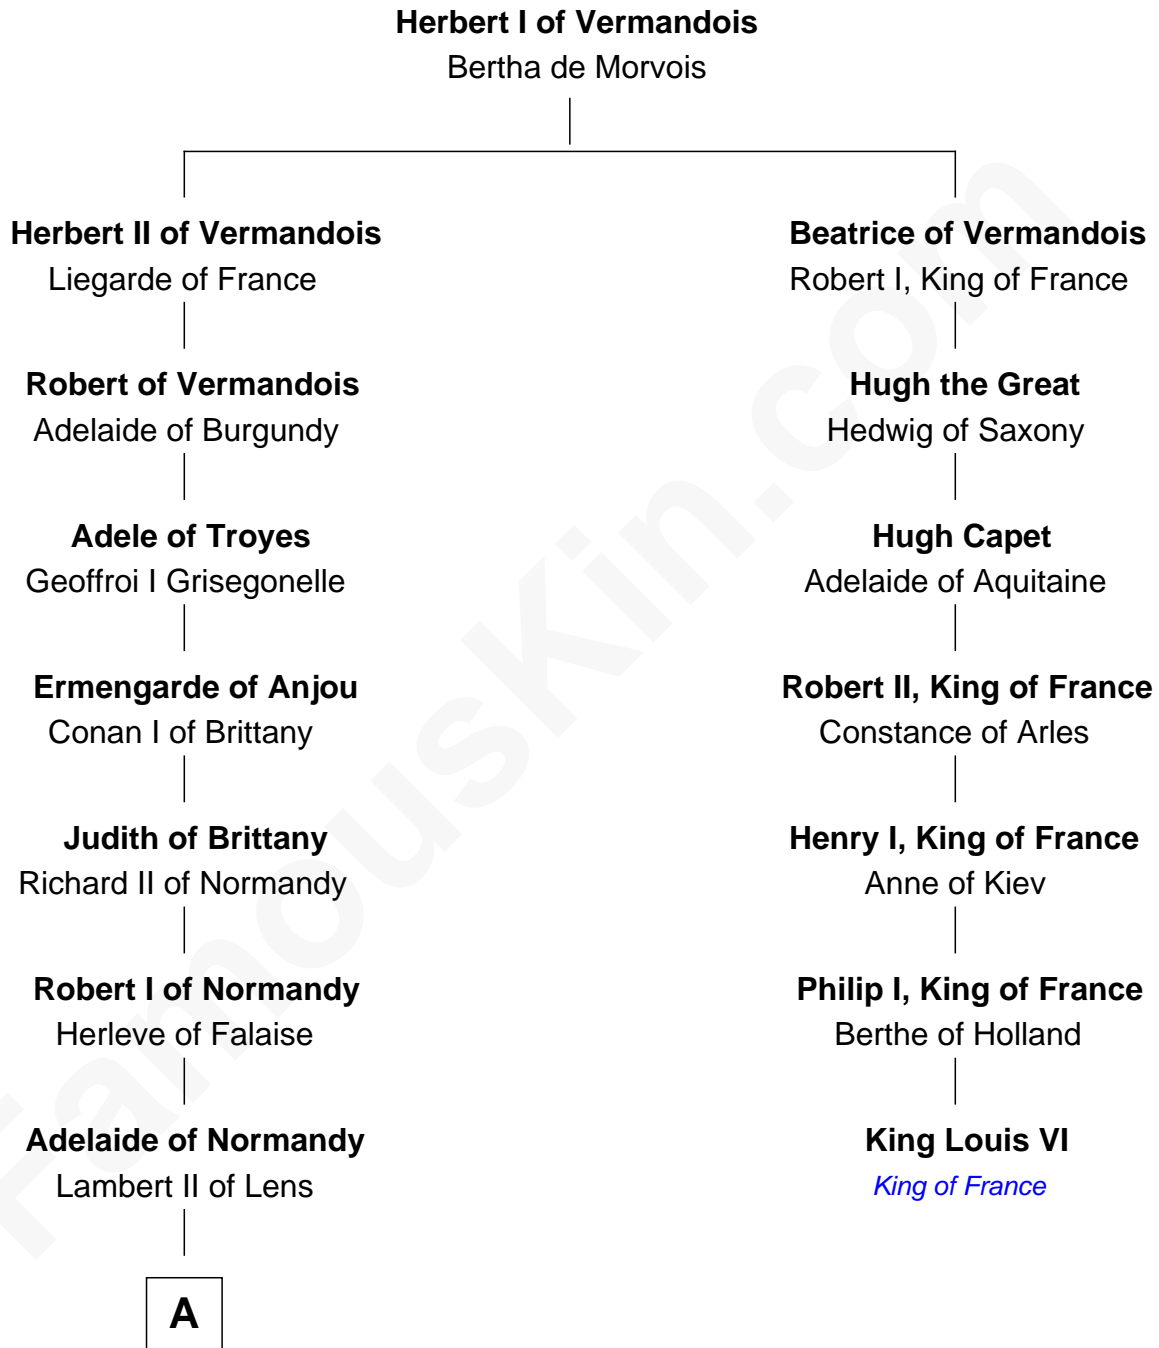

# FamousKin.com Relationship Chart of

**Robert Fitzwalter**

*Magna Carta Surety*

6th cousin 5 times removed of

**King Louis VI**

*King of France*

**A**

—  
**Judith of Lens**  
Waltheof II of Northumbria

—  
**Maud of Northumberland**  
Simon I de St. Liz

—  
**Maud de St. Liz**  
Robert Fitzrichard

—  
**Sir Walter Fitzrobert**  
Maud de Lucy

—  
**Robert Fitzwalter**  
*Magna Carta Surety*