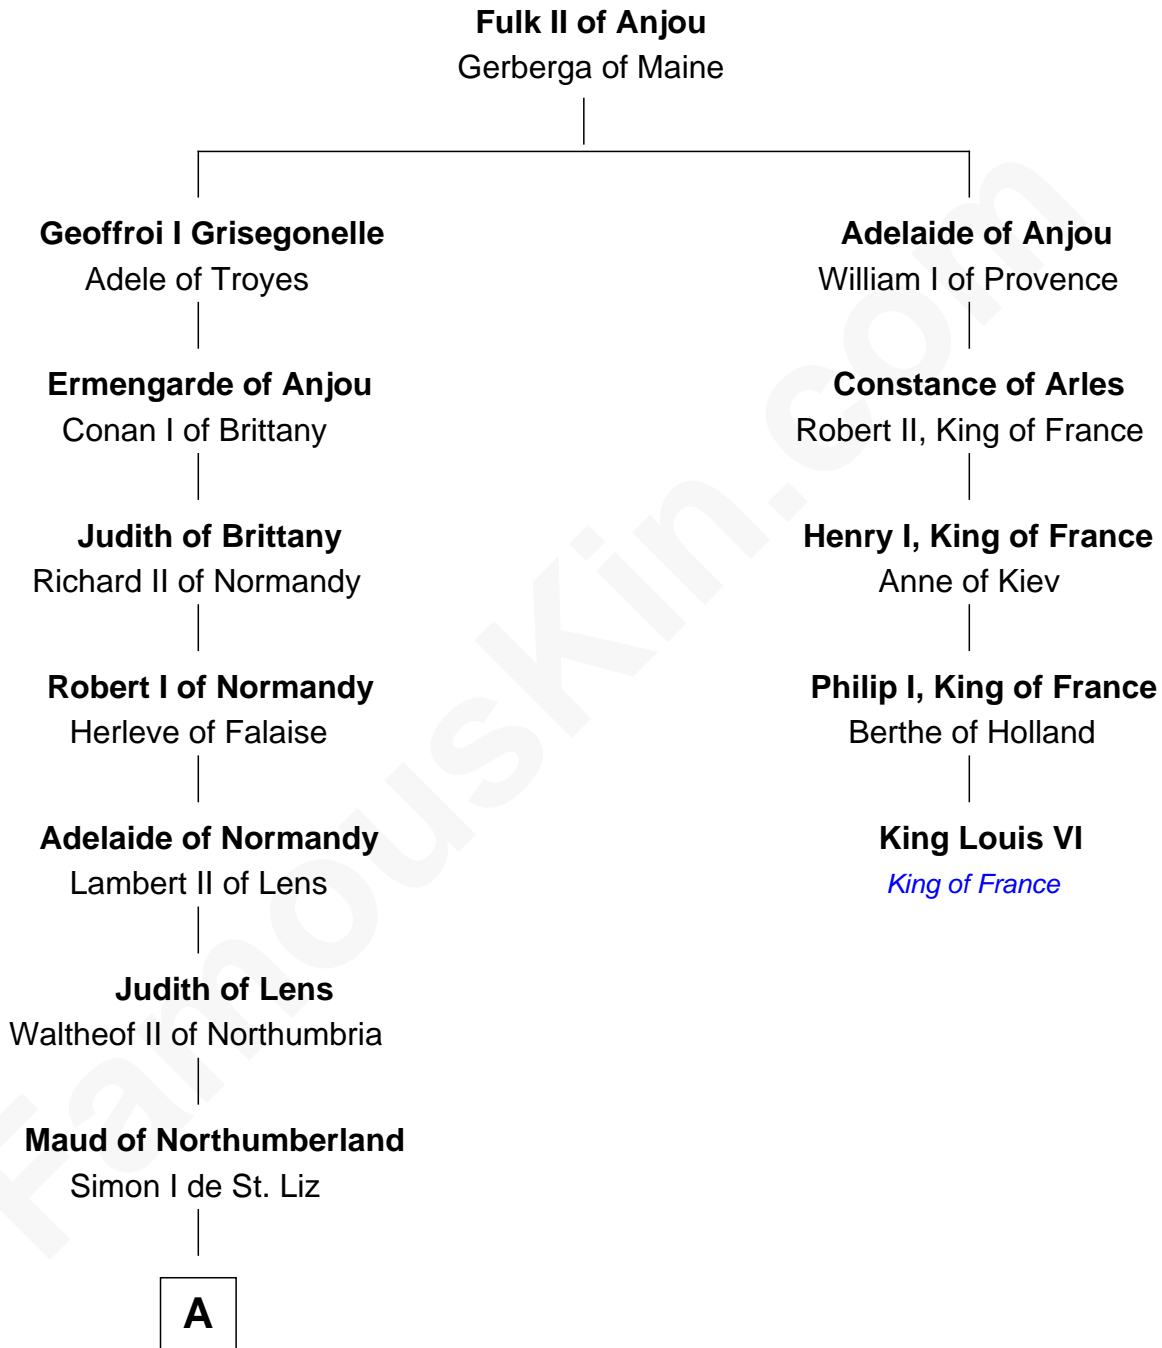

FamousKin.com Relationship Chart of

Robert Fitzwalter

Magna Carta Surety

4th cousin 5 times removed of

King Louis VI

King of France

A

—
Maud de St. Liz
Robert Fitzrichard

—
Sir Walter Fitzrobert
Maud de Lucy

—
Robert Fitzwalter
Magna Carta Surety

FamousKin.com