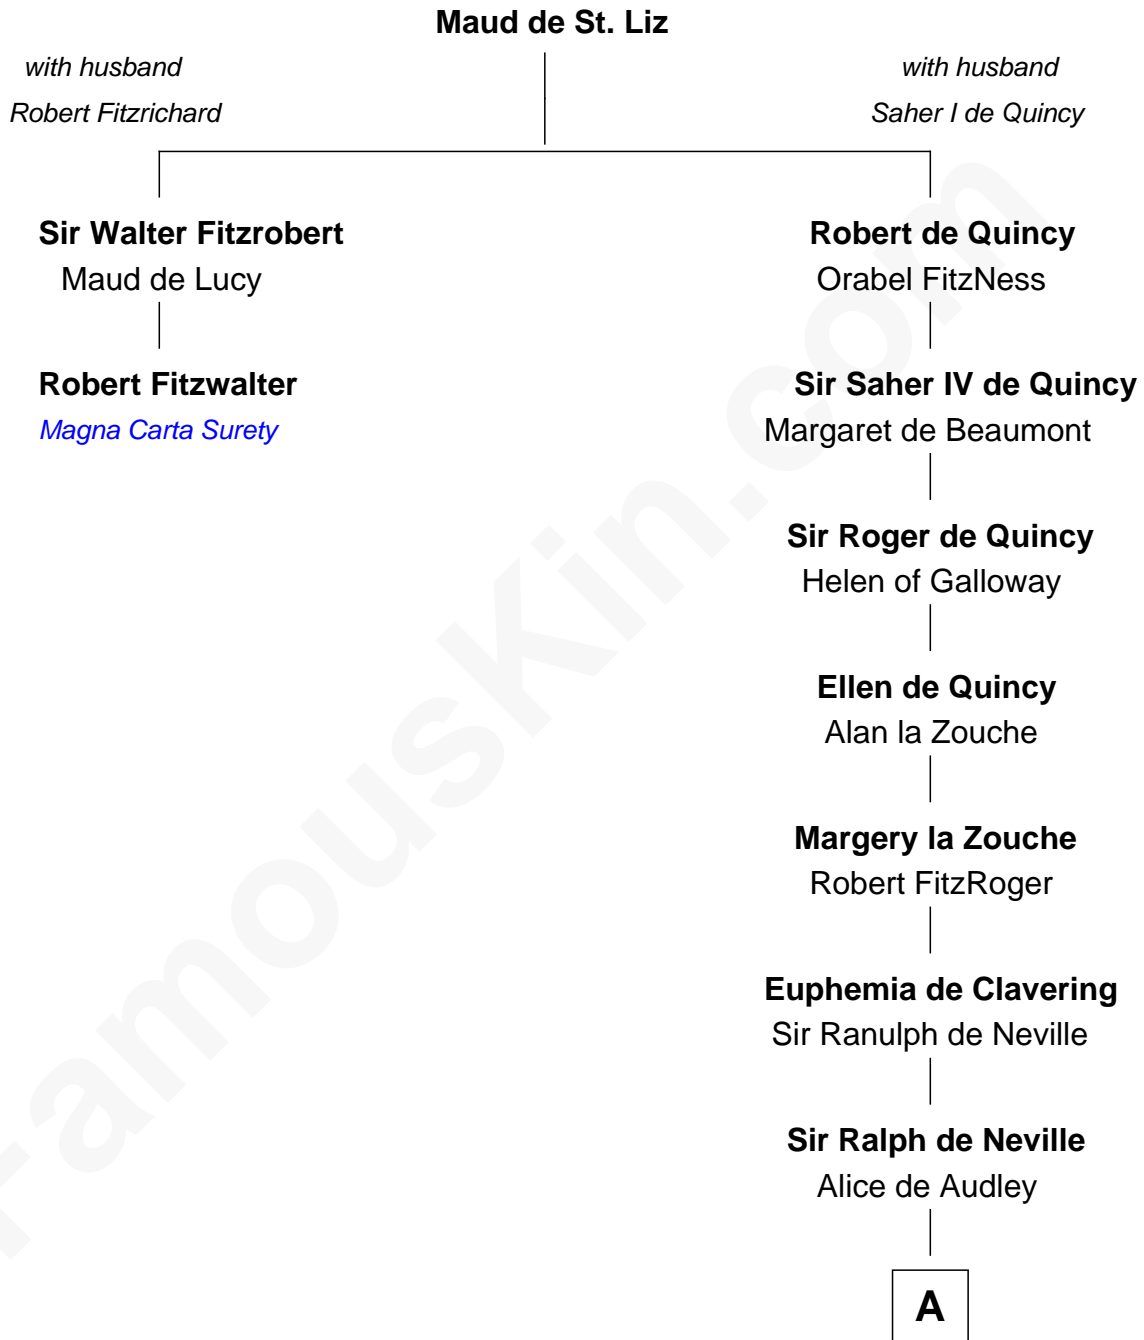

FamousKin.com Relationship Chart of

Robert Fitzwalter

Magna Carta Surety

1st cousin 19 times removed of

Thomas Jefferson

3rd U.S. President and Signer of the Declaration of Independence

A

Sir John de Neville