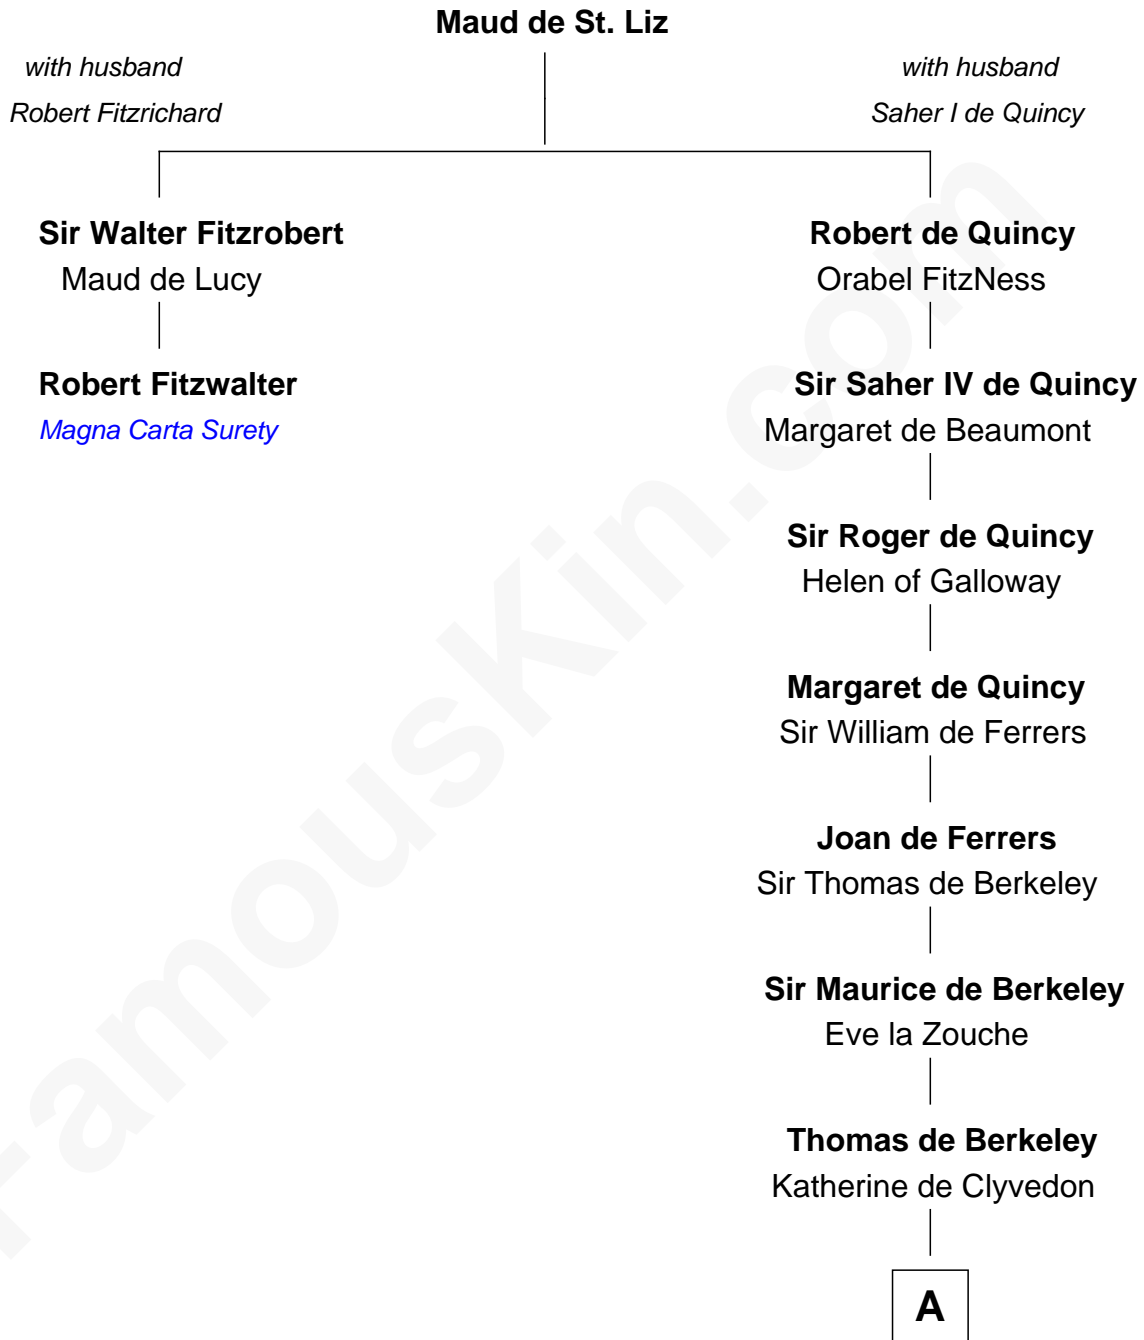

# FamousKin.com Relationship Chart of

**Robert Fitzwalter**

*Magna Carta Surety*

1st cousin 19 times removed of

**Harriet Martineau**

*Author of The Hour and the Man*

**A**

**Sir John Berkeley**  
Elizabeth Betteshorne

**Eleanor Berkeley**  
Sir Richard Poynings

**Eleanor Poynings**  
Sir Henry Percy

**Margaret Percy**  
Sir William Gascoigne

**Agnes Gascoigne**  
Sir Thomas Fairfax

**William Fairfax**  
-----

**John Fairfax**  
Mary Birch