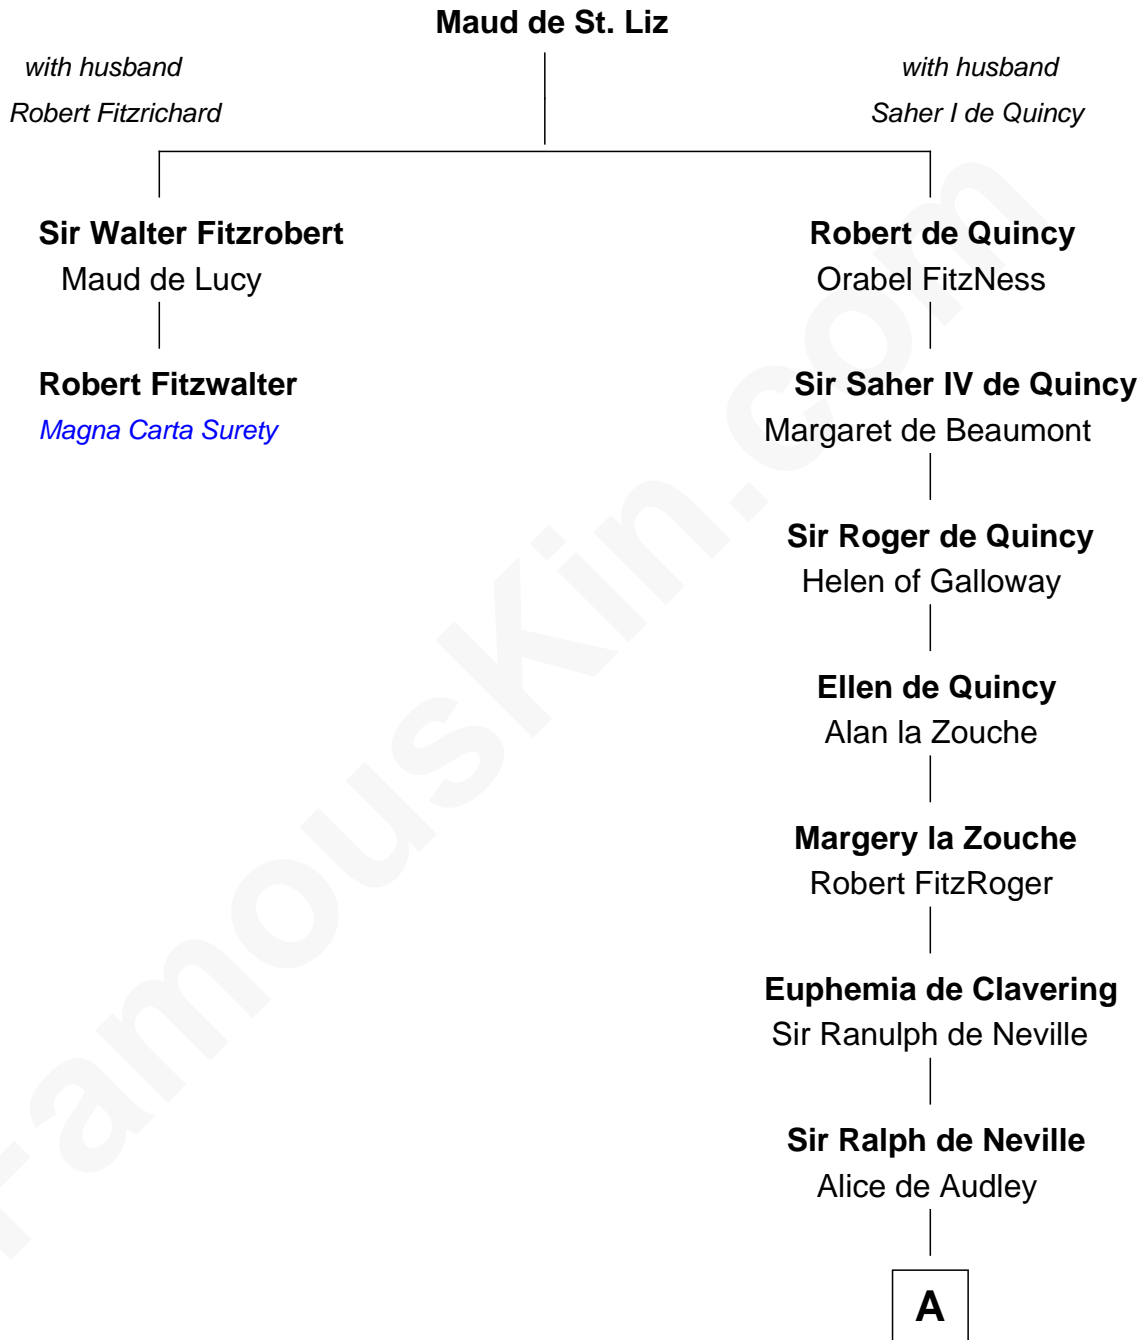

FamousKin.com Relationship Chart of

Robert Fitzwalter

Magna Carta Surety

1st cousin 20 times removed of

John Marshall

4th Chief Justice of the U.S. Supreme Court

A

Sir John de Neville