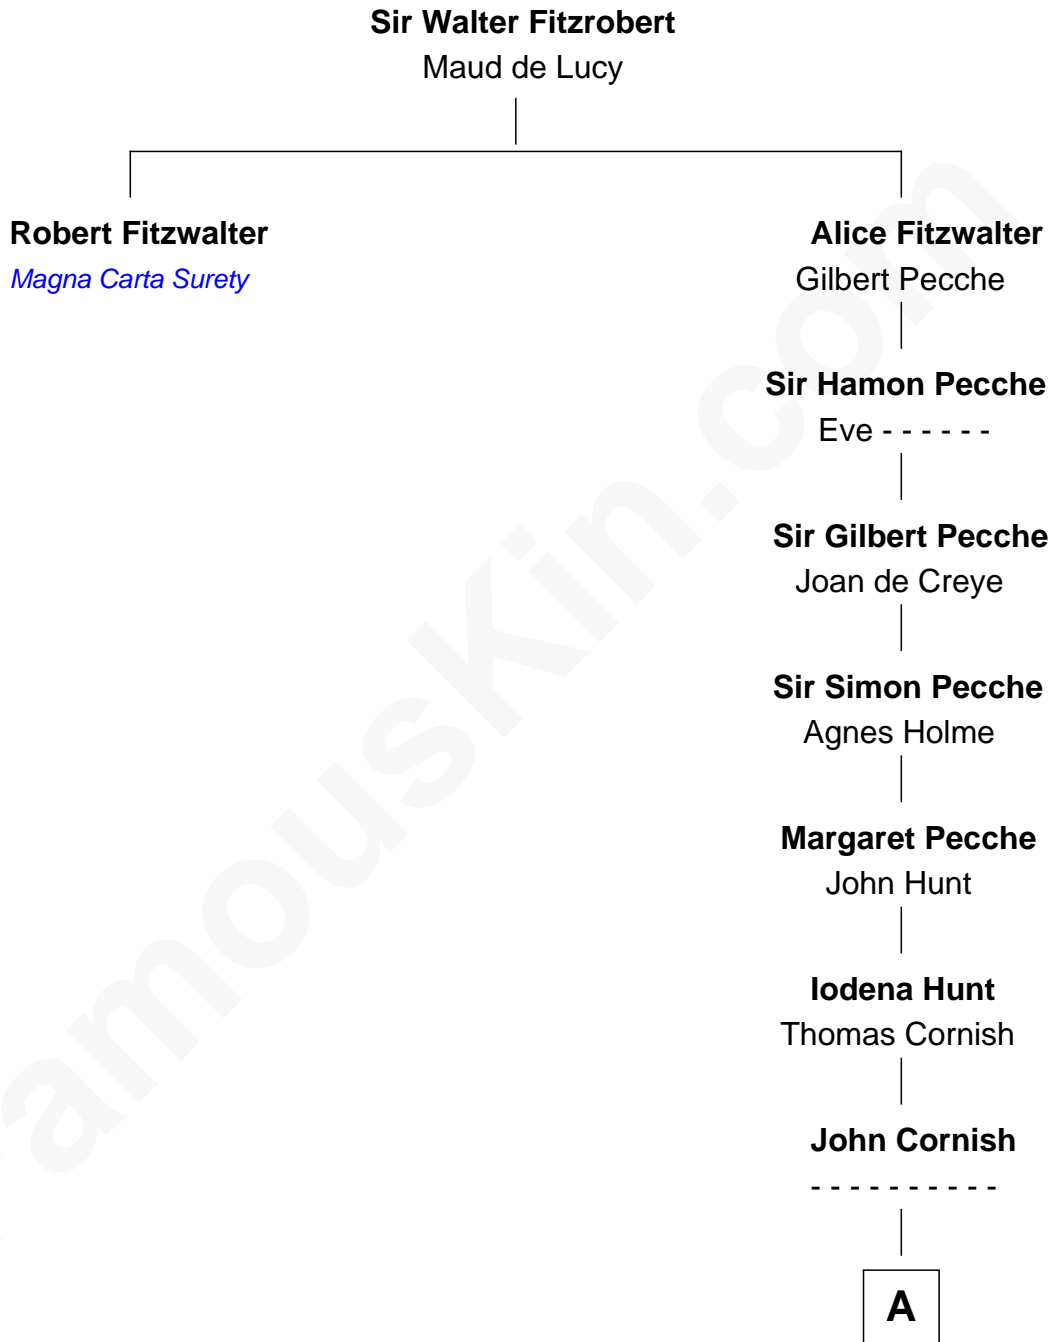

FamousKin.com Relationship Chart of

Robert Fitzwalter

Magna Carta Surety

17th great-granduncle of

James Russell Lowell

American "Fireside" Poet

A

John Cornish

Agnes Walden

Mary Cornish

Thomas Everard

Henry Everard

Thomas Everard

Margaret Wiseman

John Everard

Judith Bourne