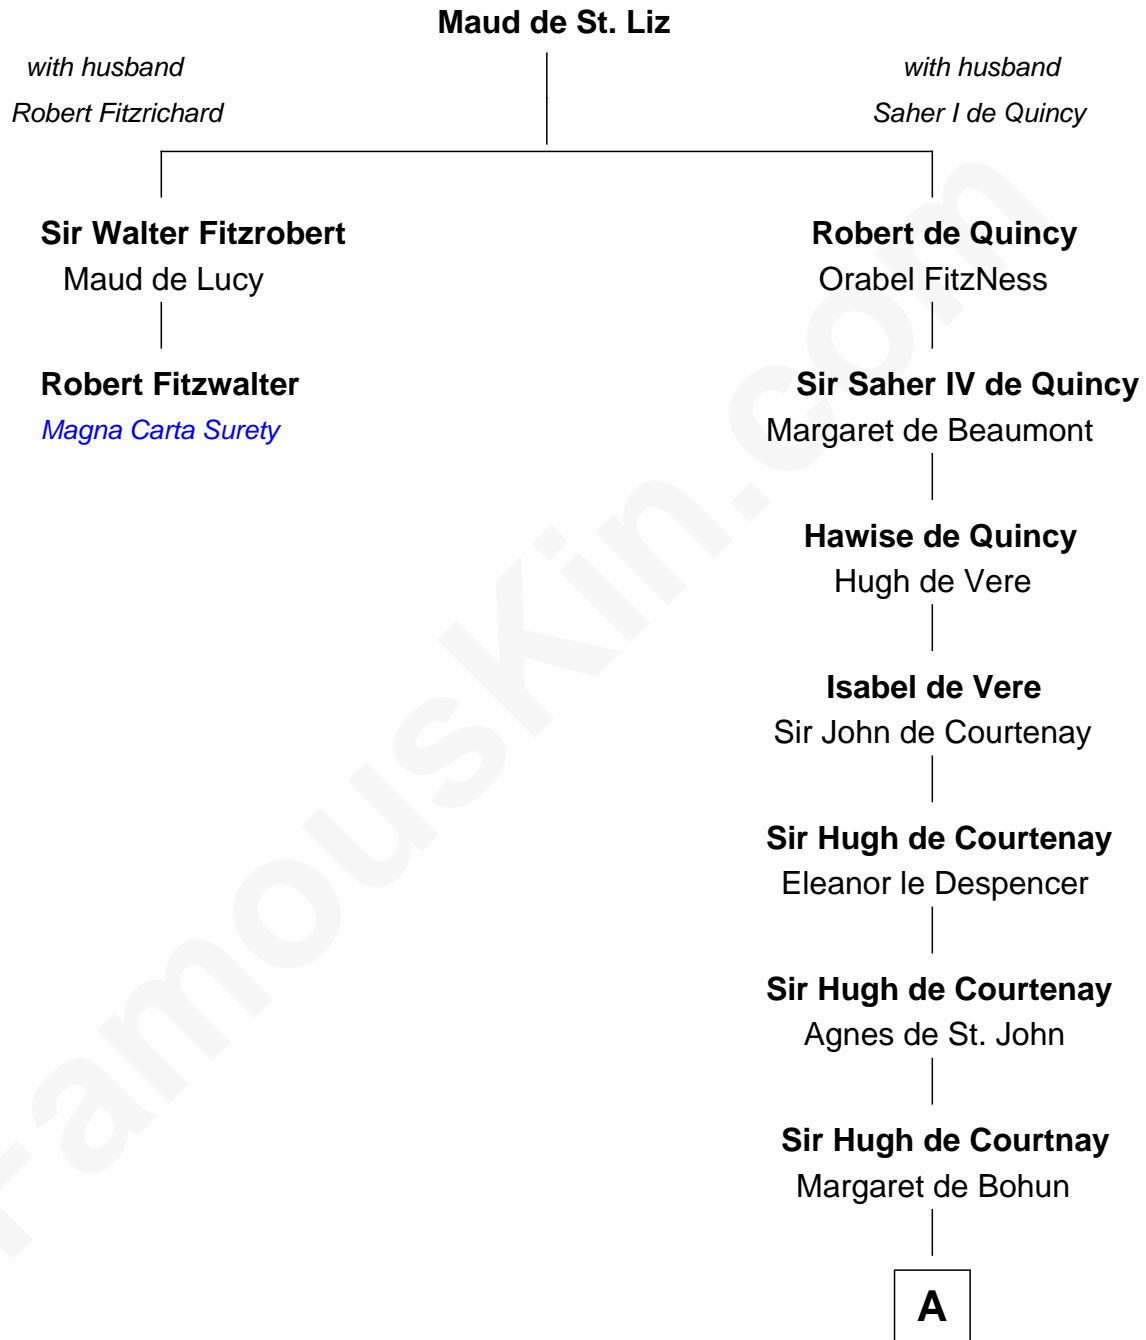

FamousKin.com Relationship Chart of

Robert Fitzwalter

Magna Carta Surety

1st cousin 20 times removed of

Ichabod Goodwin

27th Governor of New Hampshire

A

Elizabeth de Courtnay