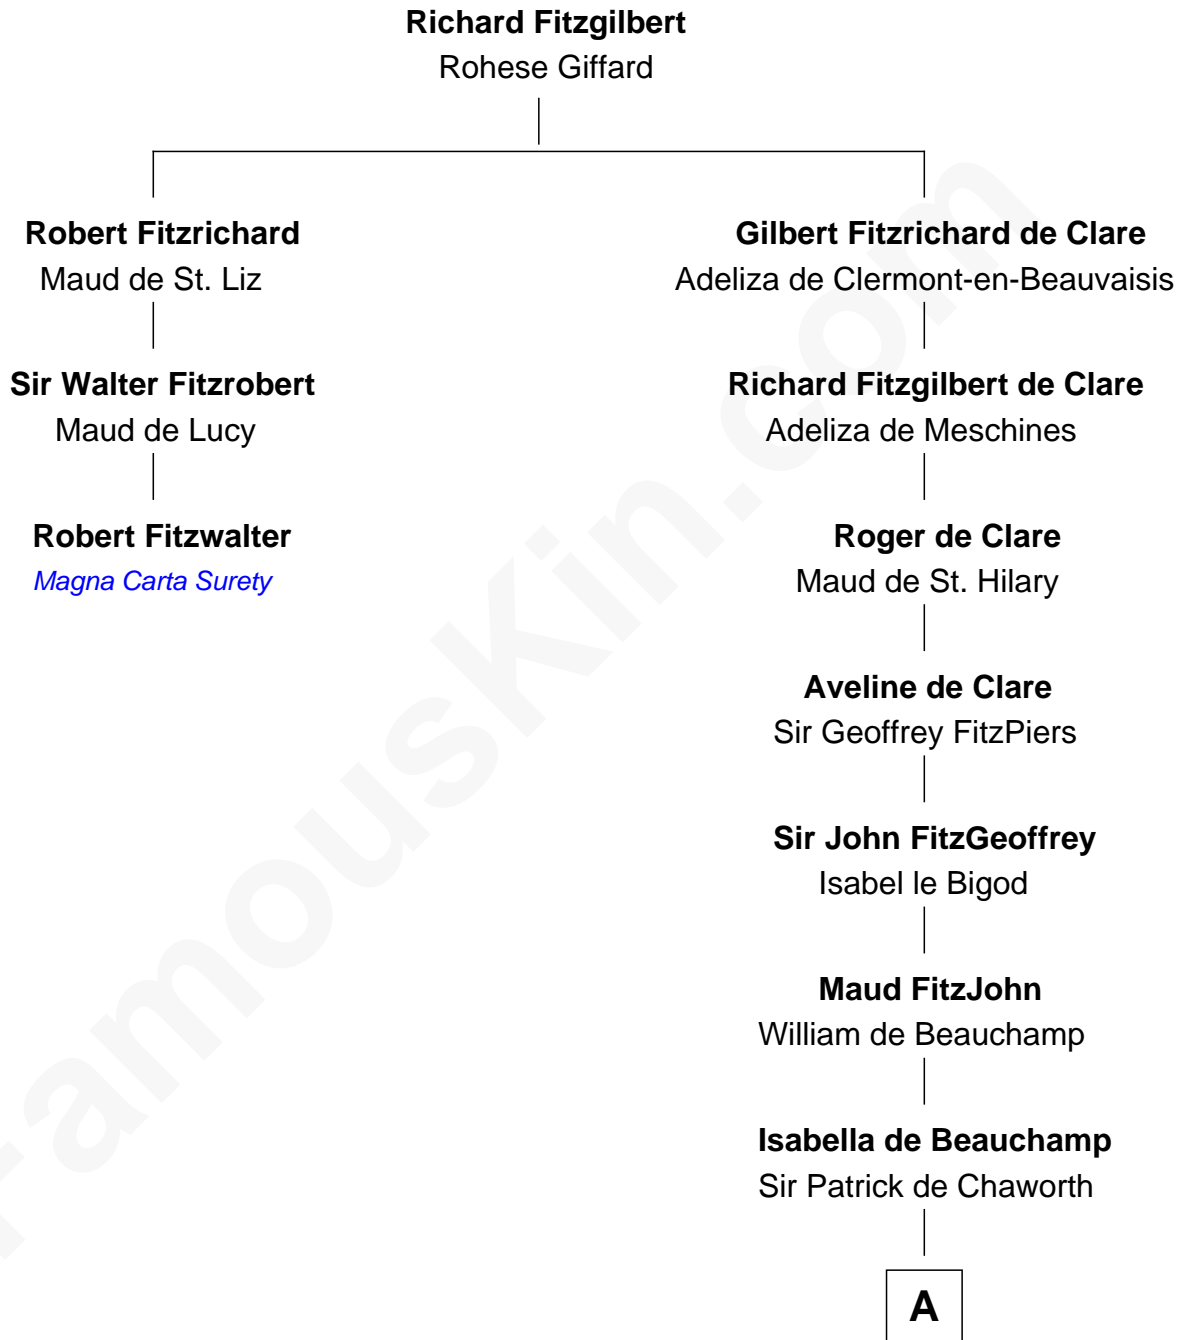

# FamousKin.com Relationship Chart of

**Robert Fitzwalter**

*Magna Carta Surety*

2nd cousin 12 times removed of

**King Henry VIII**

*King of England*

**A**

**Maud de Chaworth**

Henry Plantagenet

**Eleanor Plantagenet**

Richard Fitzalan

**Alice Fitzalan**

Sir Thomas de Holand

**Margaret de Holand**

Sir John Beaufort

**John Beaufort**

Margaret Beauchamp

**Margaret Beaufort**

Edmund Tudor

**Henry VII, King of England**

Elizabeth of York

**King Henry VIII**

*King of England*