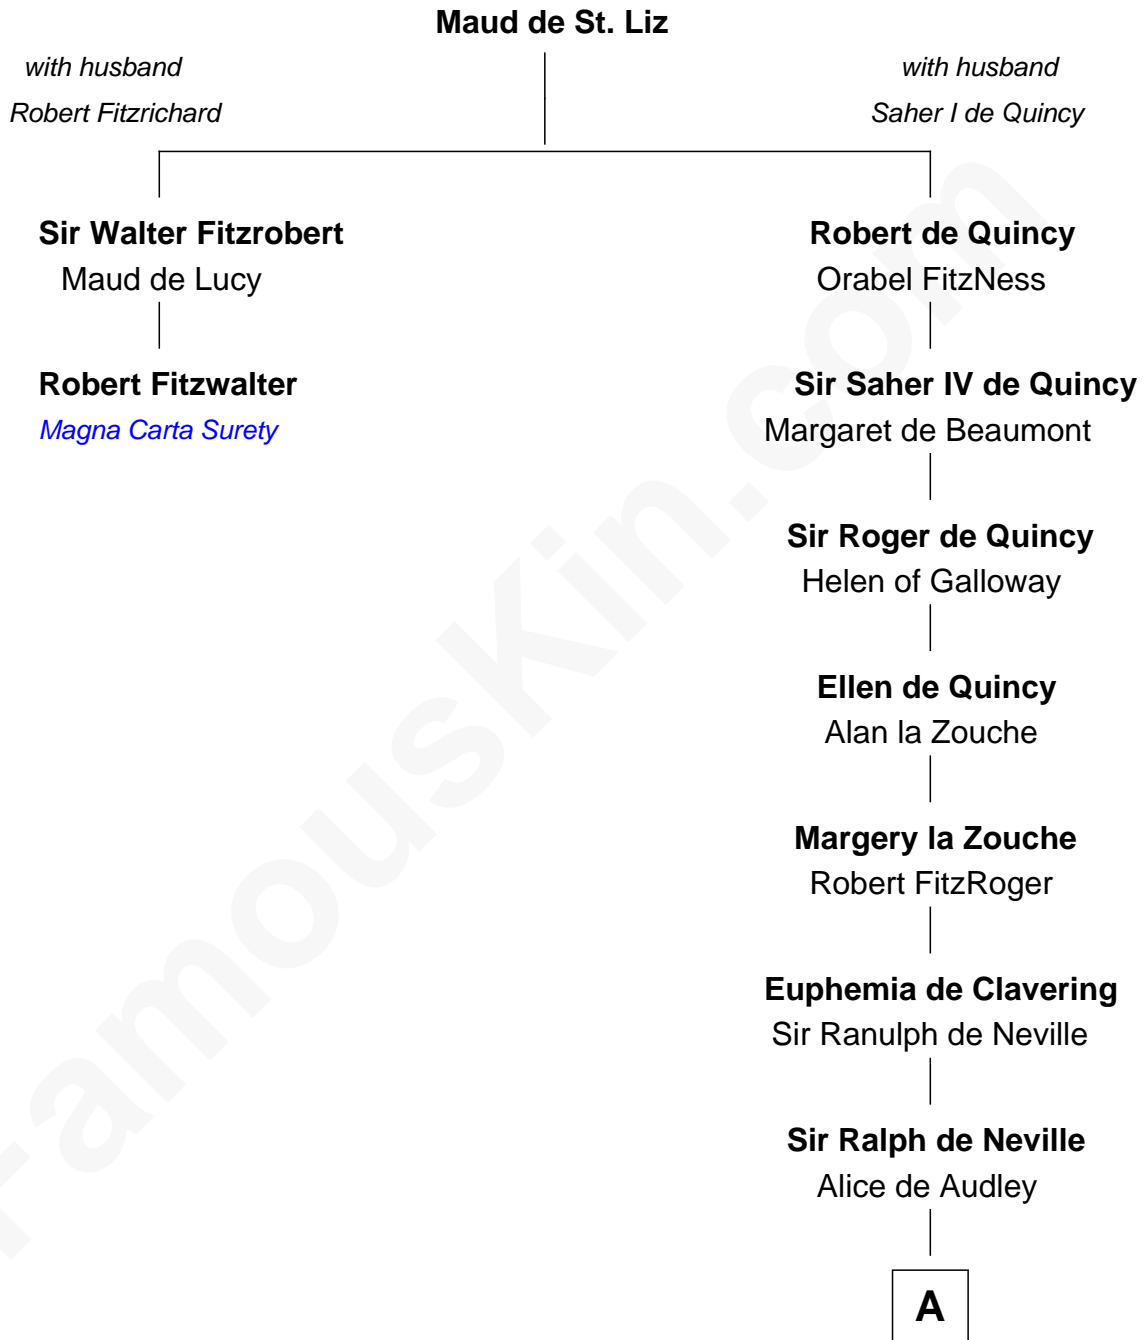

FamousKin.com Relationship Chart of

Robert Fitzwalter

Magna Carta Surety

1st cousin 11 times removed of

King Henry VIII

King of England

A

↓
Sir John de Neville

Maude de Percy

↓
Sir Ralph Neville

Joan Beaufort

↓
Cecily Neville

Sir Richard Plantagenet

↓
Edward IV, King of England

Elizabeth Woodville

↓
Elizabeth of York

Henry VII, King of England

↓
King Henry VIII

King of England