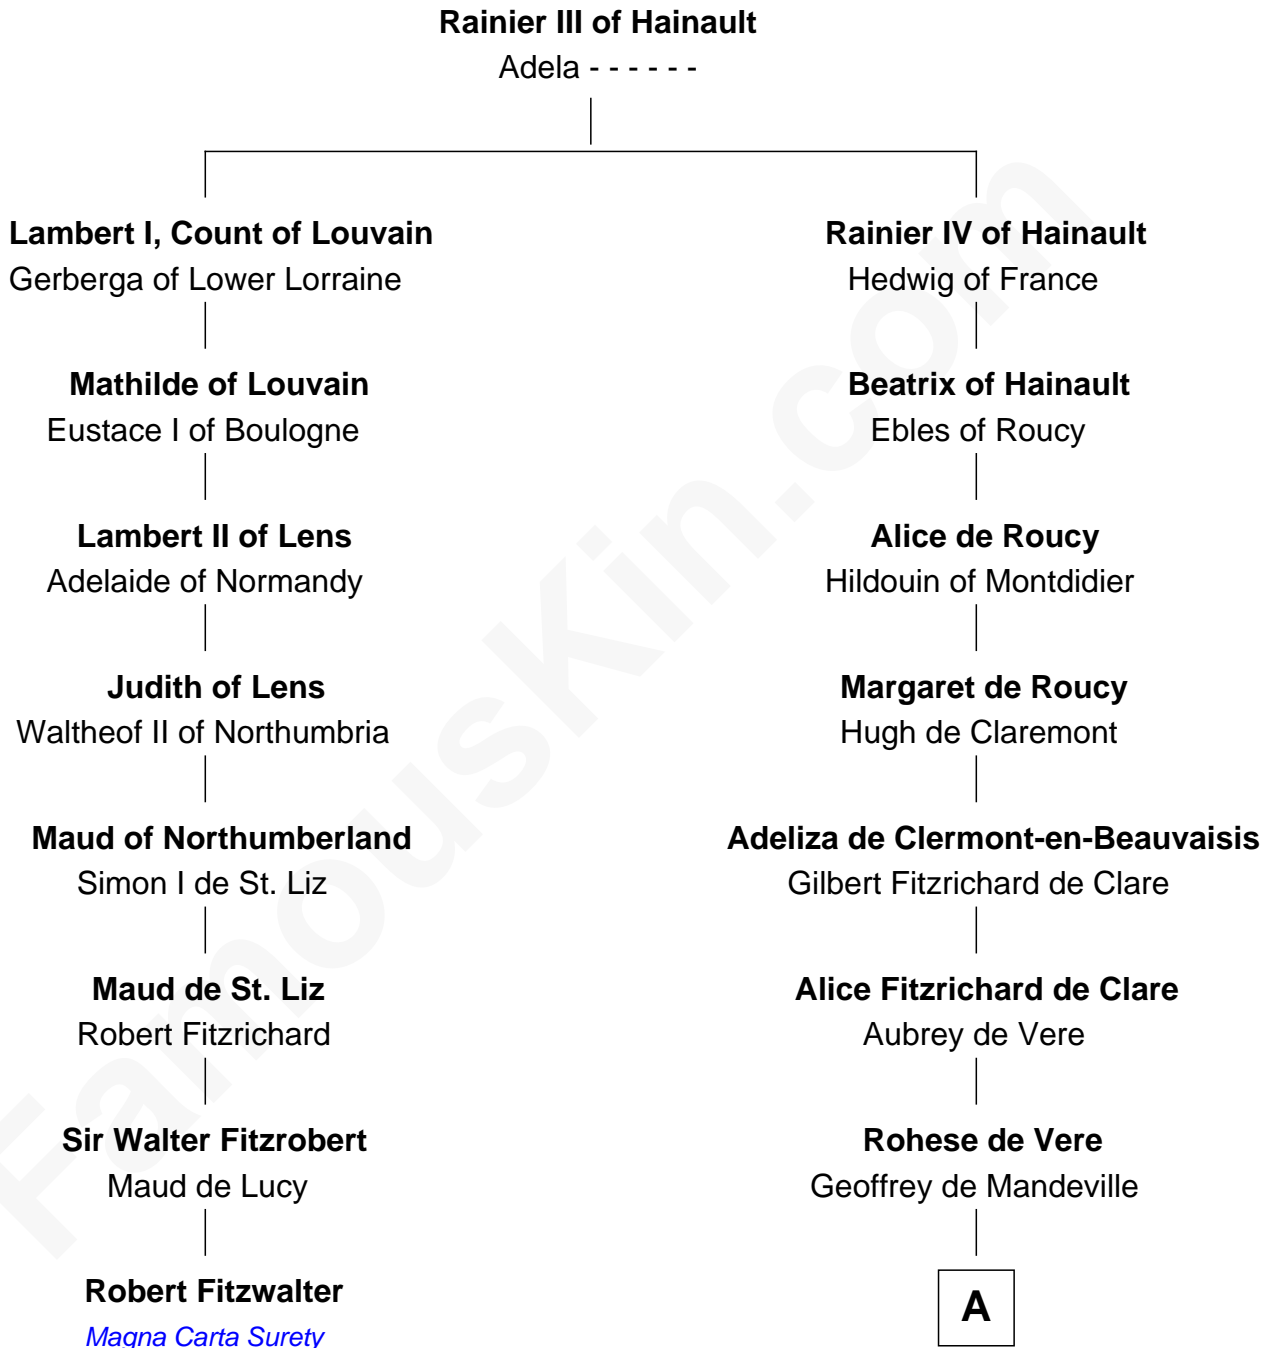

# FamousKin.com Relationship Chart of

**Robert Fitzwalter**

*Magna Carta Surety*

7th cousin 2 times removed of

**William de Lanvalley**

*Magna Carta Surety*

**A**

—  
**Maud de Mandeville**

Hugh de Boclande

—  
**Hawise de Boclande**

William de Lanvallei

—  
**William de Lanvally**

*Magna Carta Surety*

FamousKin.com