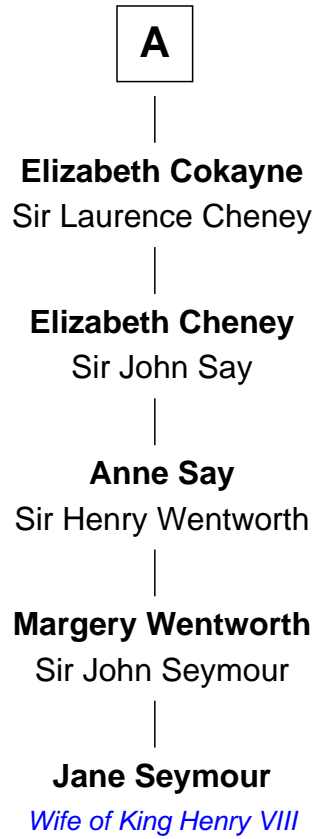

# FamousKin.com Relationship Chart of

**Robert Fitzwalter**

*Magna Carta Surety*

10th Great-grandfather of

**Jane Seymour**

*3rd Wife of King Henry VIII*

**Robert Fitzwalter**

Rohese - - - - -

**Sir Walter FitzRobert**

Ida Longespee

**Ela FitzWalter**

William de Odingsells

**Ida de Odingsells**

Sir Roger de Herdeburgh

**Ela Herdeburgh**

Sir William de Boteler

**Ankaret le Boteler**

John le Strange

**Eleanor le Strange**

Sir Reynold de Grey

**Ida Grey**

John Cokayne

**A**

FamousKin.com