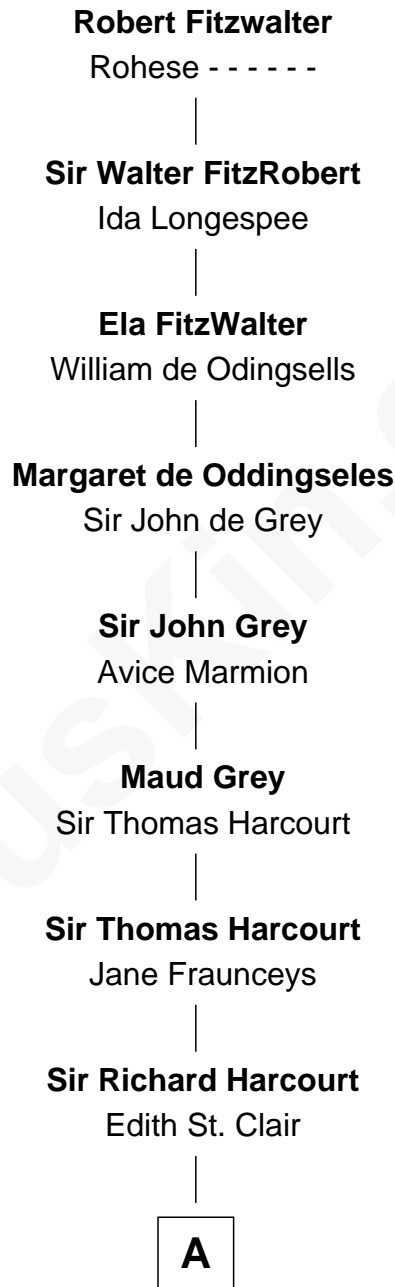

# FamousKin.com Relationship Chart of

**Robert Fitzwalter**

*Magna Carta Surety*

21st Great-grandfather of

**John Adams Morgan**

*1952 Olympic Sailing Gold Medalist*

**A**

**Alice Harcourt**  
William Bessiles

**Elizabeth Bessiles**  
Richard Fettiplace

**Anne Fettiplace**  
Edward Purefoy

**Mary Purefoy**  
Thomas Thorne

**Susanna Thorne**  
Roger Dudley

**Gov. Thomas Dudley**  
Katherine Deighton

**Gov. Joseph Dudley**  
Rebecca Tyng

**Anne Dudley**  
John Winthrop

**John Still Winthrop**  
Jane Borland

**Ann Winthrop**  
David Sears

**B**

**B**

—  
**David Sears**

Miriam Clarke Mason

—  
**Harriet Elizabeth Sears**