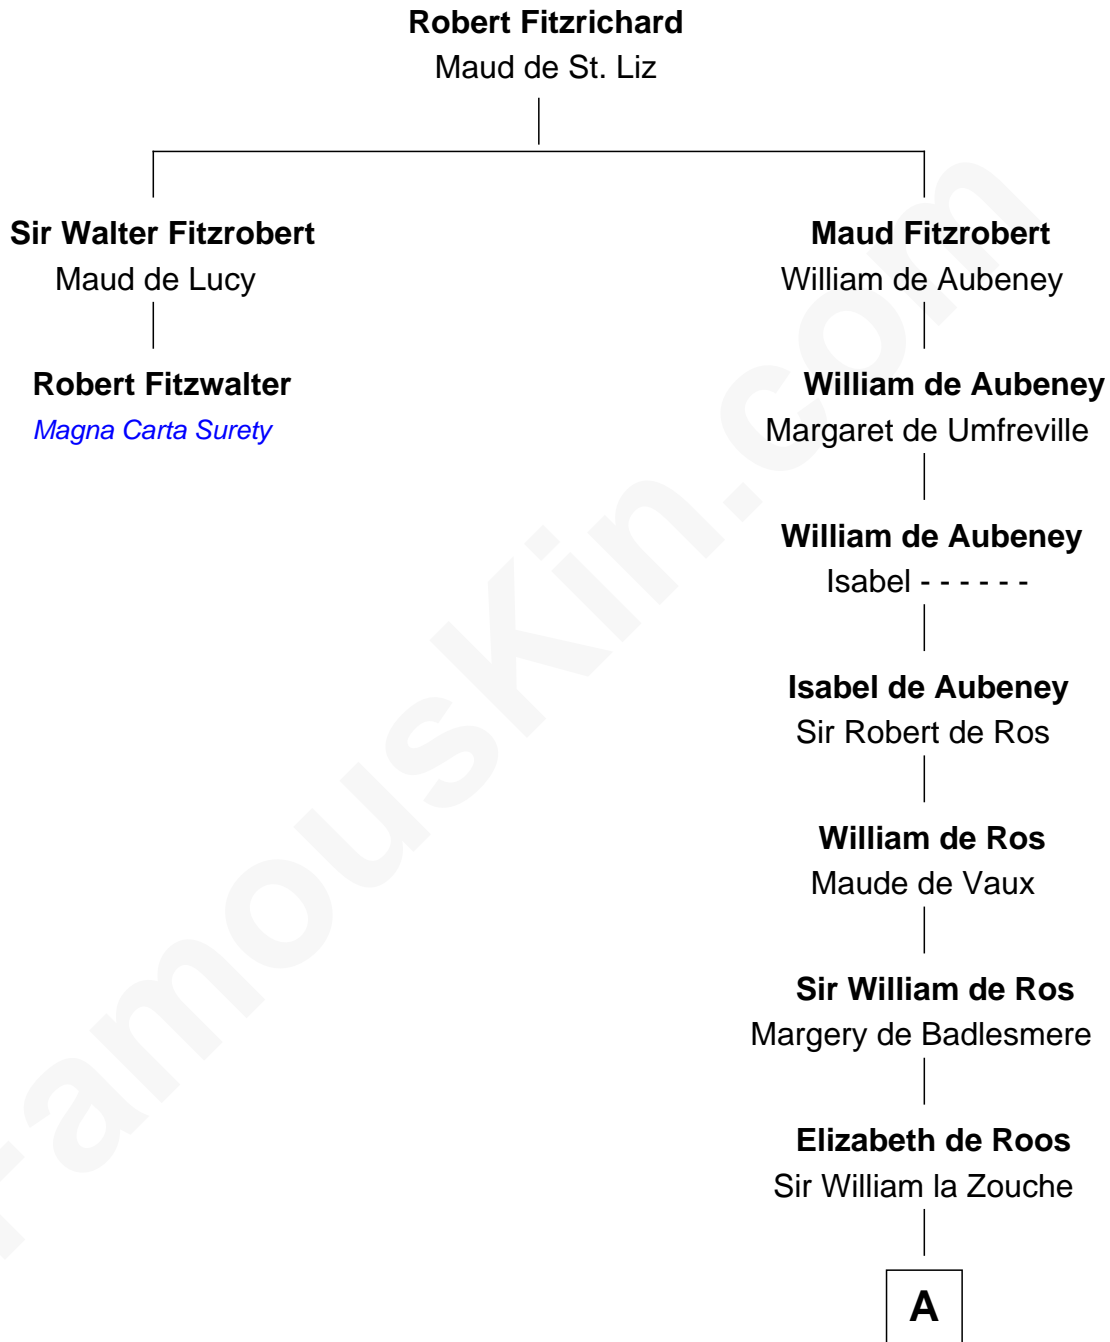

FamousKin.com Relationship Chart of

Robert Fitzwalter

Magna Carta Surety

1st cousin 14 times removed of

Robert Catesby

Leader of Gunpowder Plot

A

Sir William la Zouche

Agnes Greene

Sir William la Zouche

Elizabeth - - - - -

William Zouche

Elizabeth St. John

Margaret Zouche

William Catesby

George Catesby

Leader of Gunpowder Plot