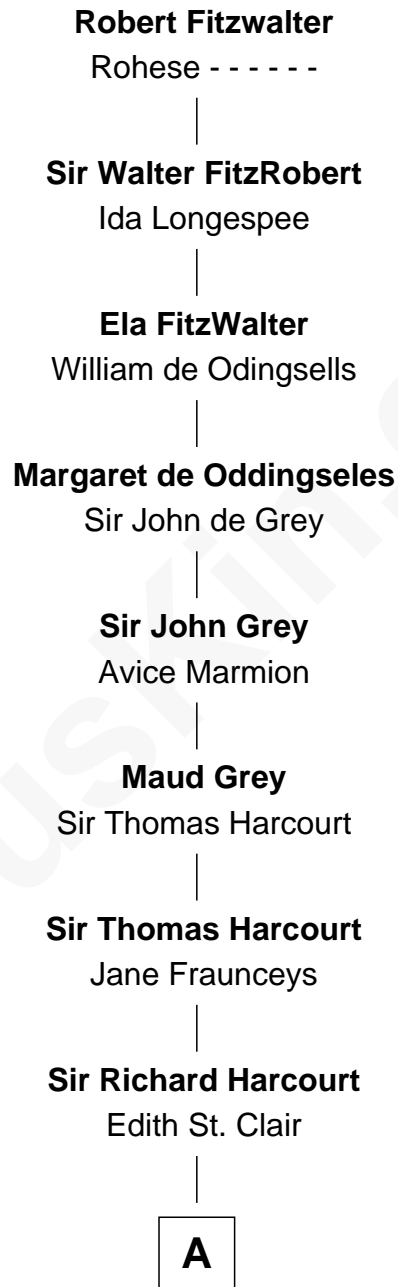

# FamousKin.com Relationship Chart of

**Robert Fitzwalter**

*Magna Carta Surety*

24th Great-grandfather of

**John Cena**

*Movie Actor and WWE Pro Wrestler*

**A**

**Alice Harcourt**

William Bessiles

**Elizabeth Bessiles**

Richard Fettiplace

**Anne Fettiplace**

Edward Purefoy

**Mary Purefoy**

Thomas Thorne

**Susanna Thorne**

Roger Dudley

**Gov. Thomas Dudley**

Dorothy York

**Patience Dudley**

Maj. Gen. Daniel Denison

**Elizabeth Denison**

Rev. John Rogers

**Patience Rogers**

Lucy Lee

**Horace Howard Watson**

Thirza Hall Hobart

**Agnes Lee Watson**

Charles Nichols

**Charles H. Nichols**

Martha Emma Dix

**Charles Nichols**