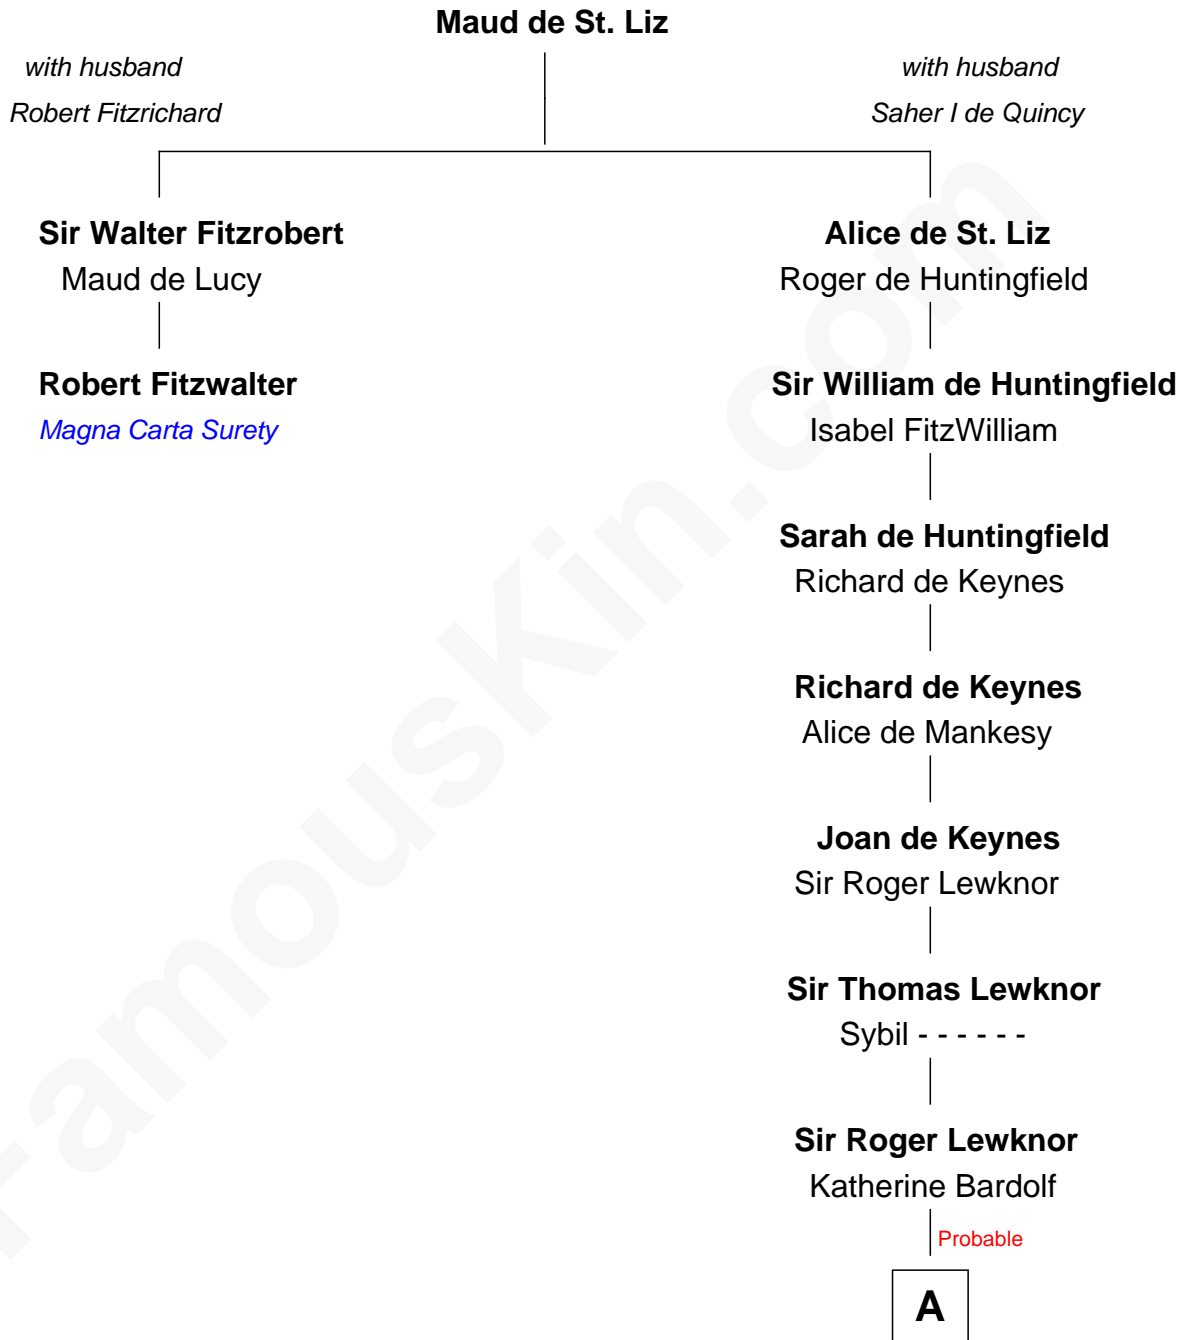

FamousKin.com Relationship Chart of

Robert Fitzwalter

Magna Carta Surety

1st cousin 16 times removed of

William Stoughton

Chief Judge and Prosecutor, Salem Witch Trials 1692

A

Beatrix Lewknor

Ralph Roper

Probable

Edmond Roper

Agnes Roper

Walter Colepepper

Sir John Colepepper

Agnes Gainsford

Isabel Colepepper