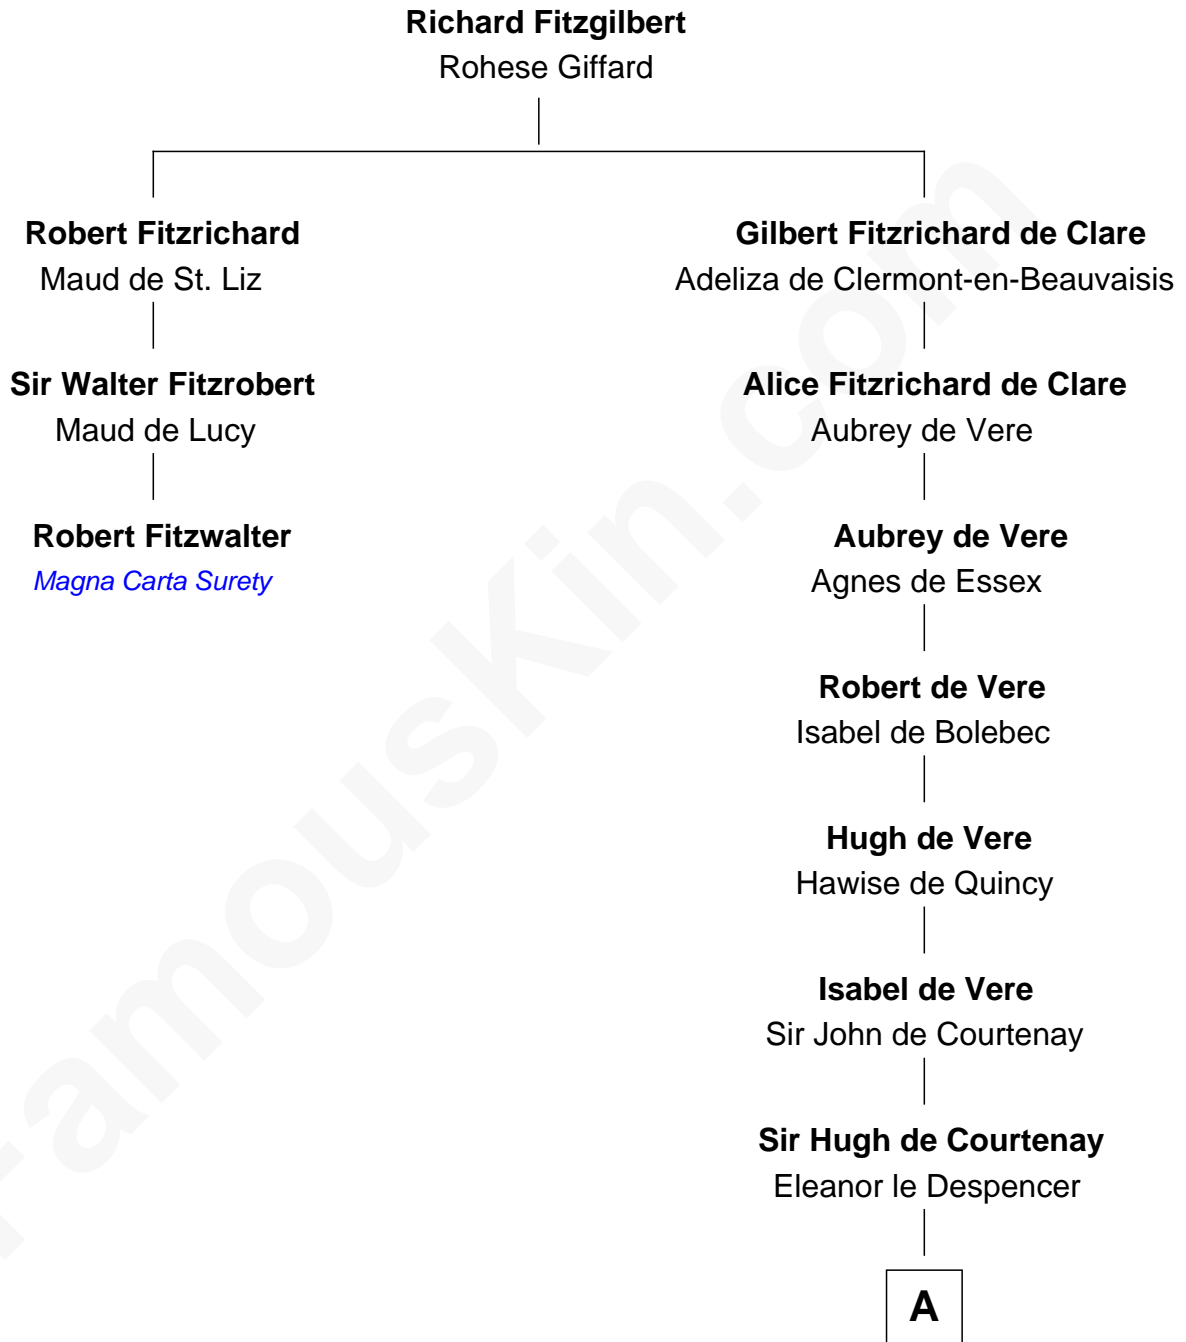

# FamousKin.com Relationship Chart of

**Robert Fitzwalter**

*Magna Carta Surety*

2nd cousin 19 times removed of

**Carter Braxton**

*Signer of the Declaration of Independence*

**A**

**Sir Hugh de Courtenay**

Agnes de St. John

**Sir Hugh de Courtnay**

Margaret de Bohun

**Elizabeth de Courtnay**

Sir Andrew Luttrell

**Sir Hugh Luttrell**

Catherine de Beaumont

**Elizabeth Luttrell**