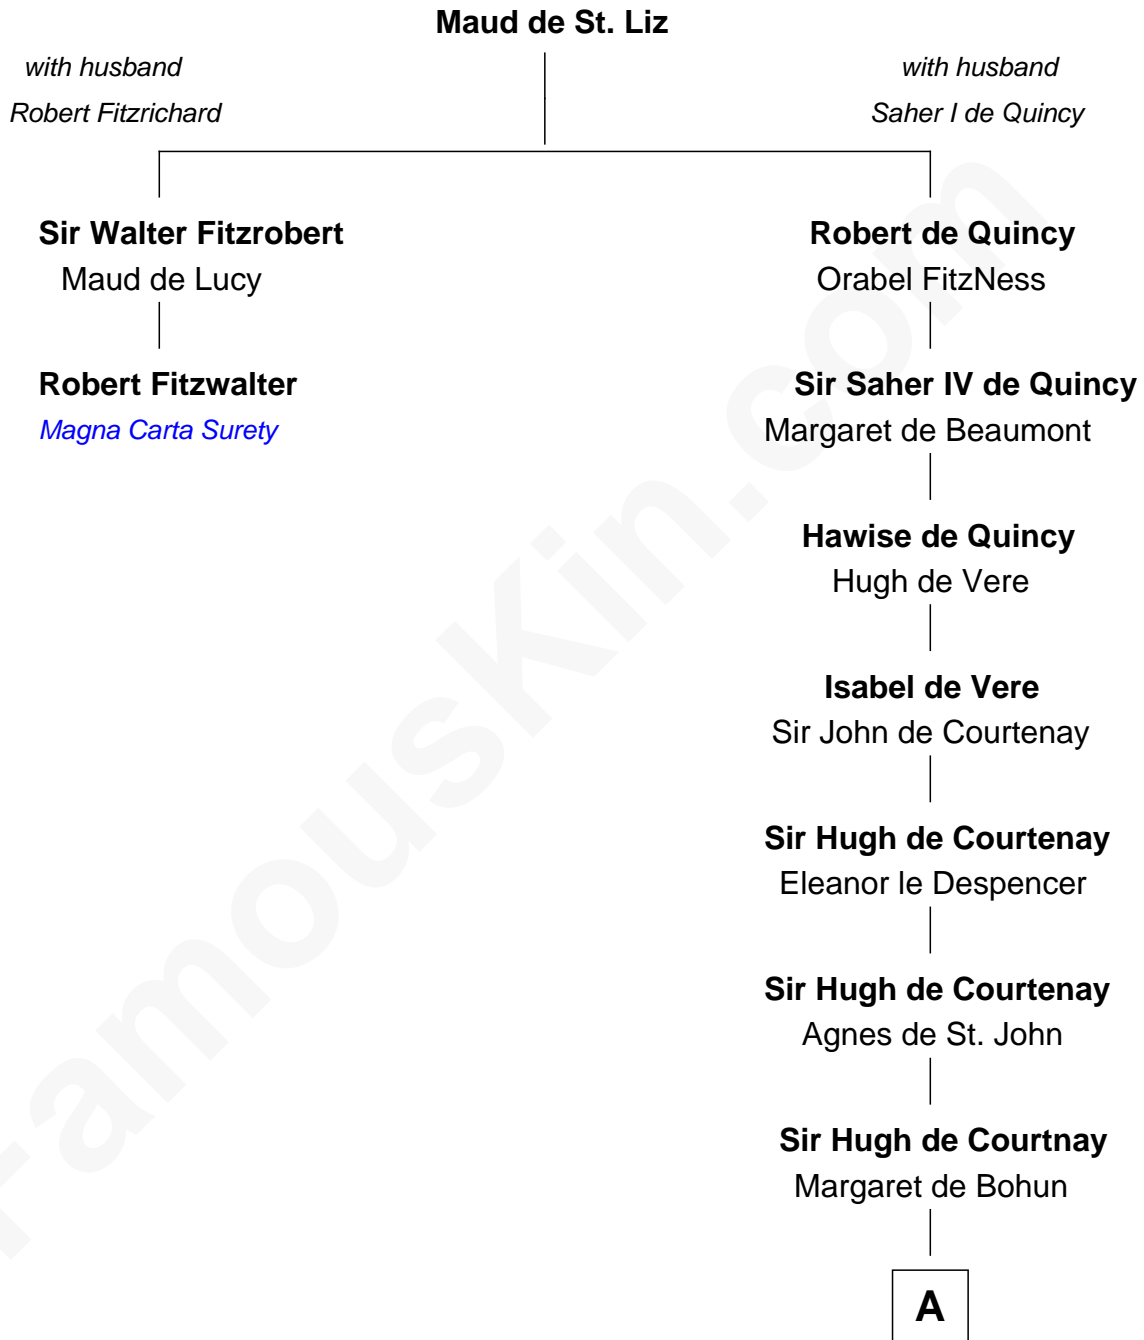

# FamousKin.com Relationship Chart of

**Robert Fitzwalter**

*Magna Carta Surety*

1st cousin 18 times removed of

**Carter Braxton**

*Signer of the Declaration of Independence*

**A**

**Elizabeth de Courtnay**

Sir Andrew Luttrell

**Sir Hugh Luttrell**

Catherine de Beaumont

**Elizabeth Luttrell**

John Stratton

**Elizabeth Stratton**

John Andrews

**Elizabeth Andrews**

Sir Thomas de Windsor

**Sir Andrews de Windsor**

Elizabeth Blount

**Edith Windsor**

George Ludlow

**Thomas Ludlow**

Jane Pyle

**Gabriel Ludlow**