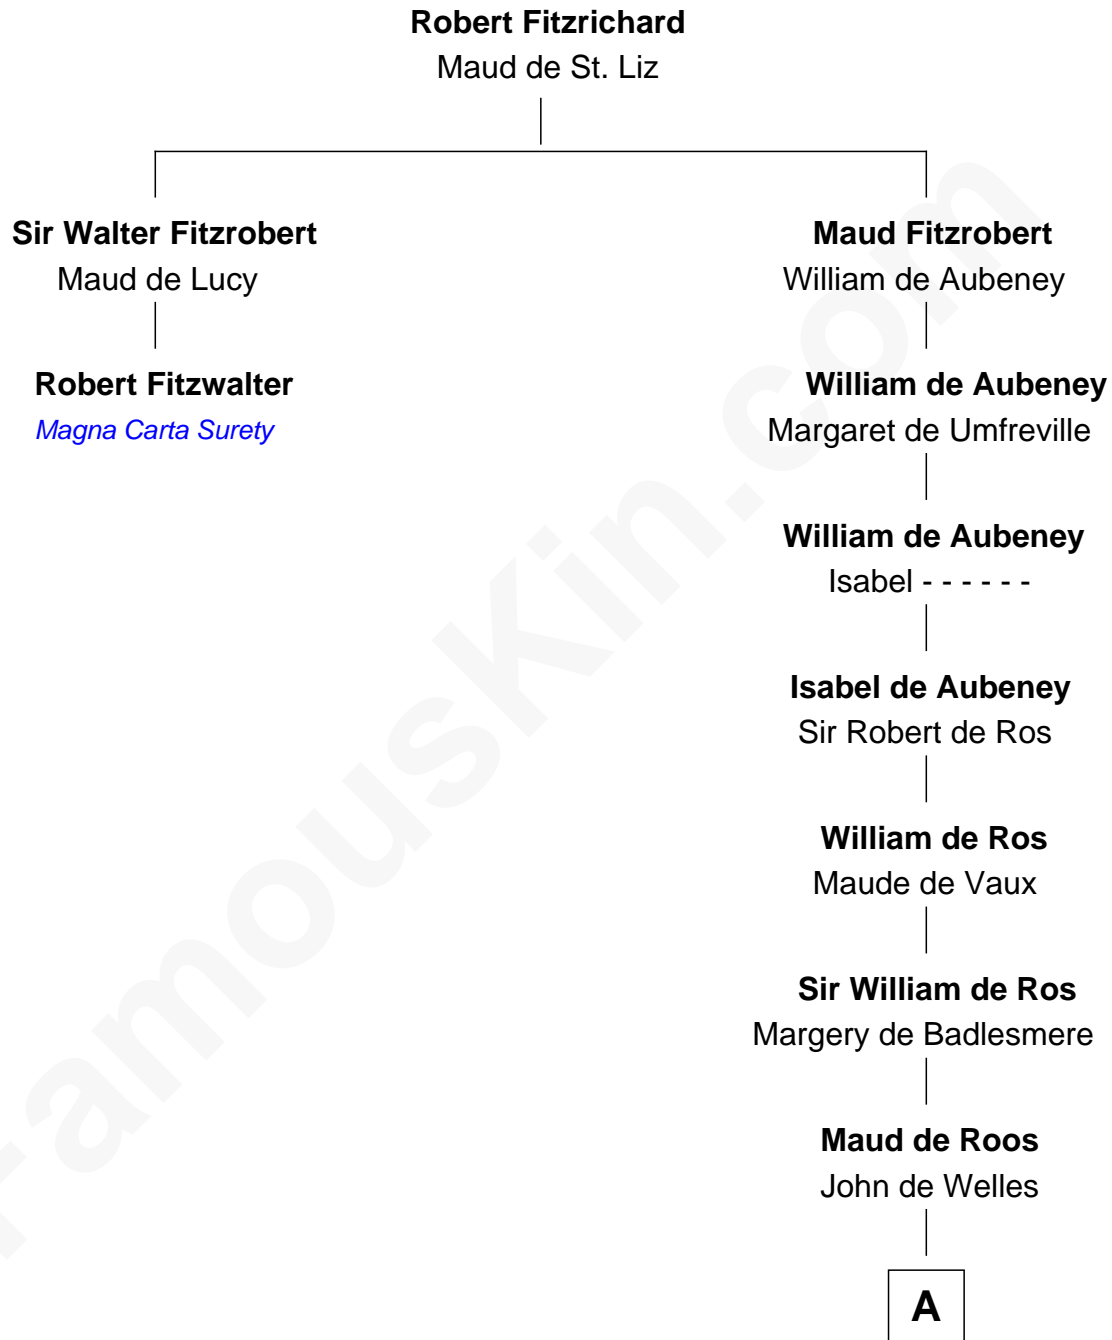

FamousKin.com Relationship Chart of

Robert Fitzwalter

Magna Carta Surety

1st cousin 18 times removed of

James Madison

4th U.S. President

A

Margery de Welles

Stephen le Scrope

John le Scrope

Elizabeth Chaworth

Elizabeth le Scrope

Sir Henry le Scrope

Margaret Scrope

John Bernard

John Bernard