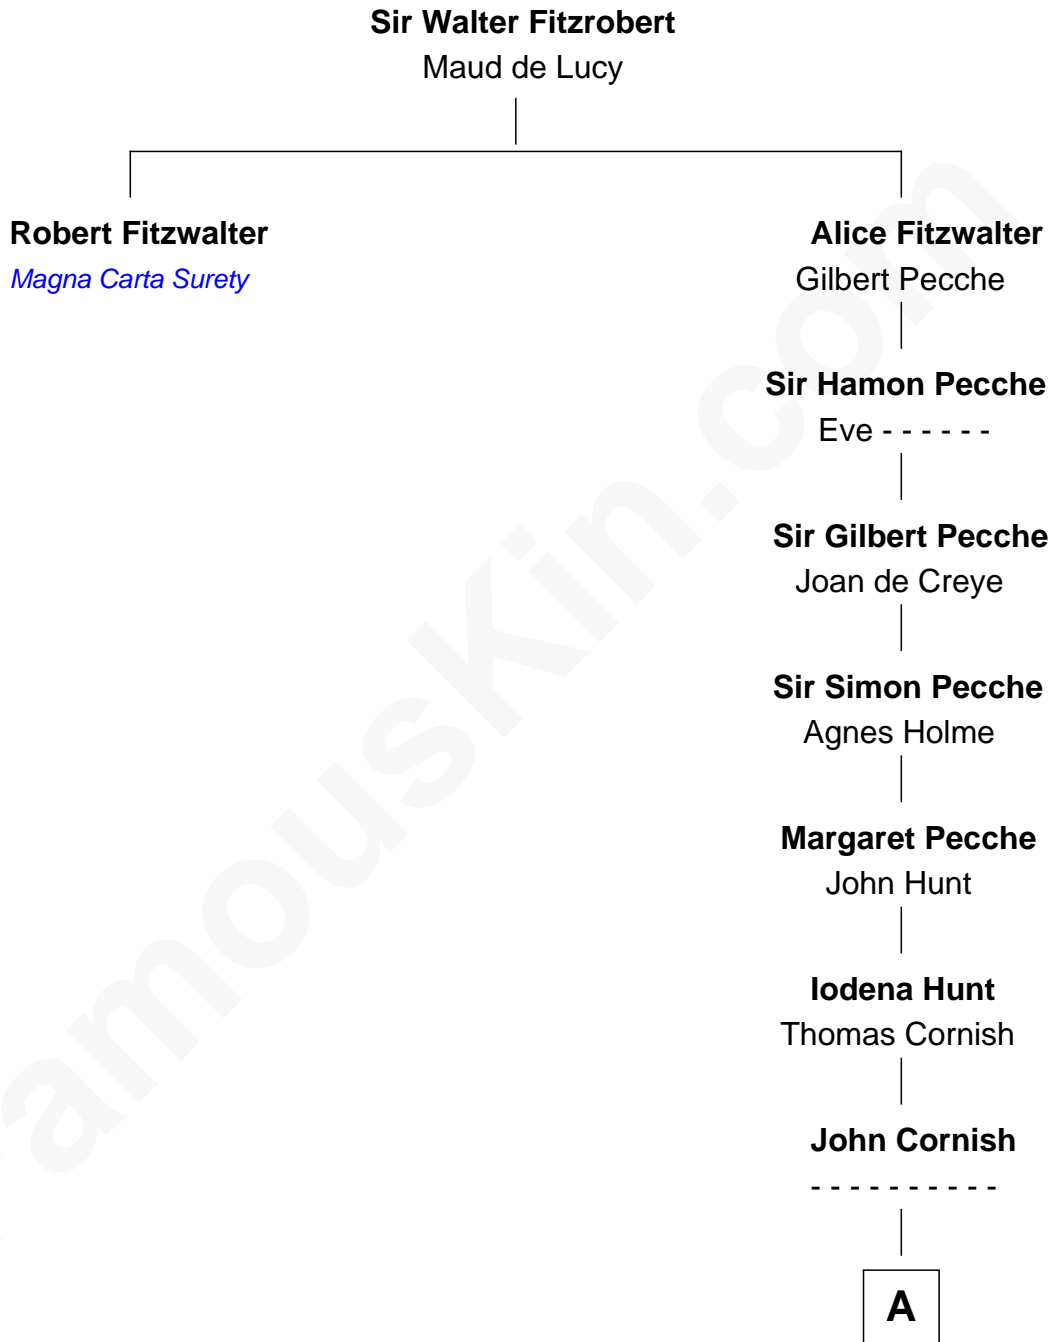

FamousKin.com Relationship Chart of

Robert Fitzwalter

Magna Carta Surety

19th great-granduncle of

Leverett Saltonstall

55th Governor of Massachusetts

A

John Cornish

Agnes Walden

Mary Cornish

Thomas Everard

Henry Everard

Thomas Everard

Margaret Wiseman

John Everard

Judith Bourne