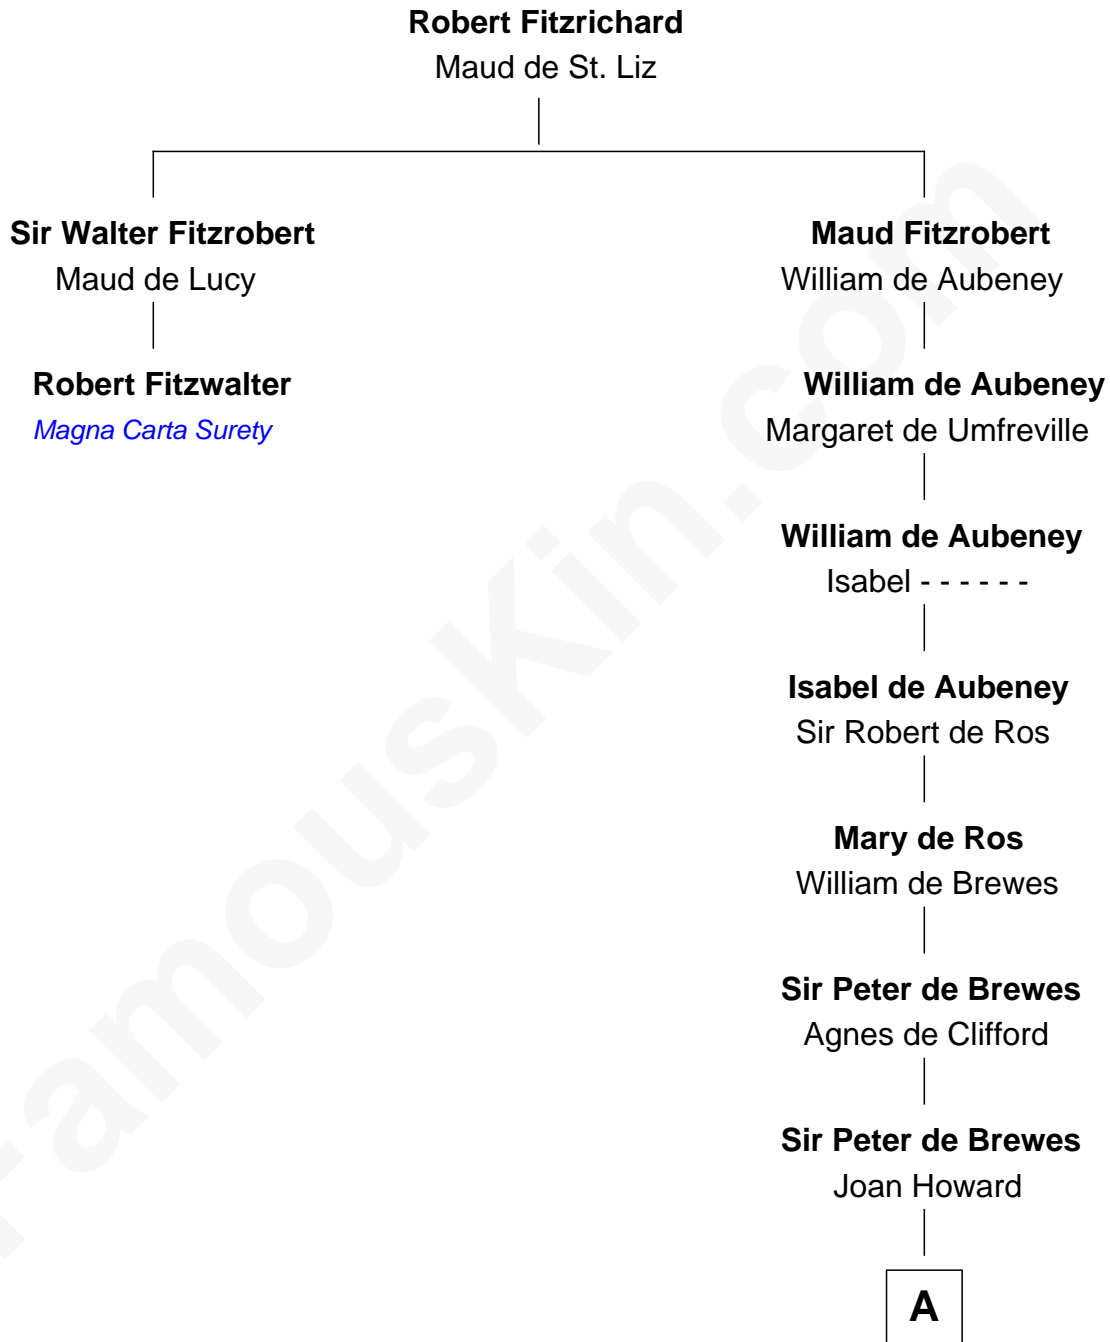

FamousKin.com Relationship Chart of

Robert Fitzwalter

Magna Carta Surety

1st cousin 19 times removed of

Charles Carroll

Signer of the Declaration of Independence

A

Beatrice Brewes