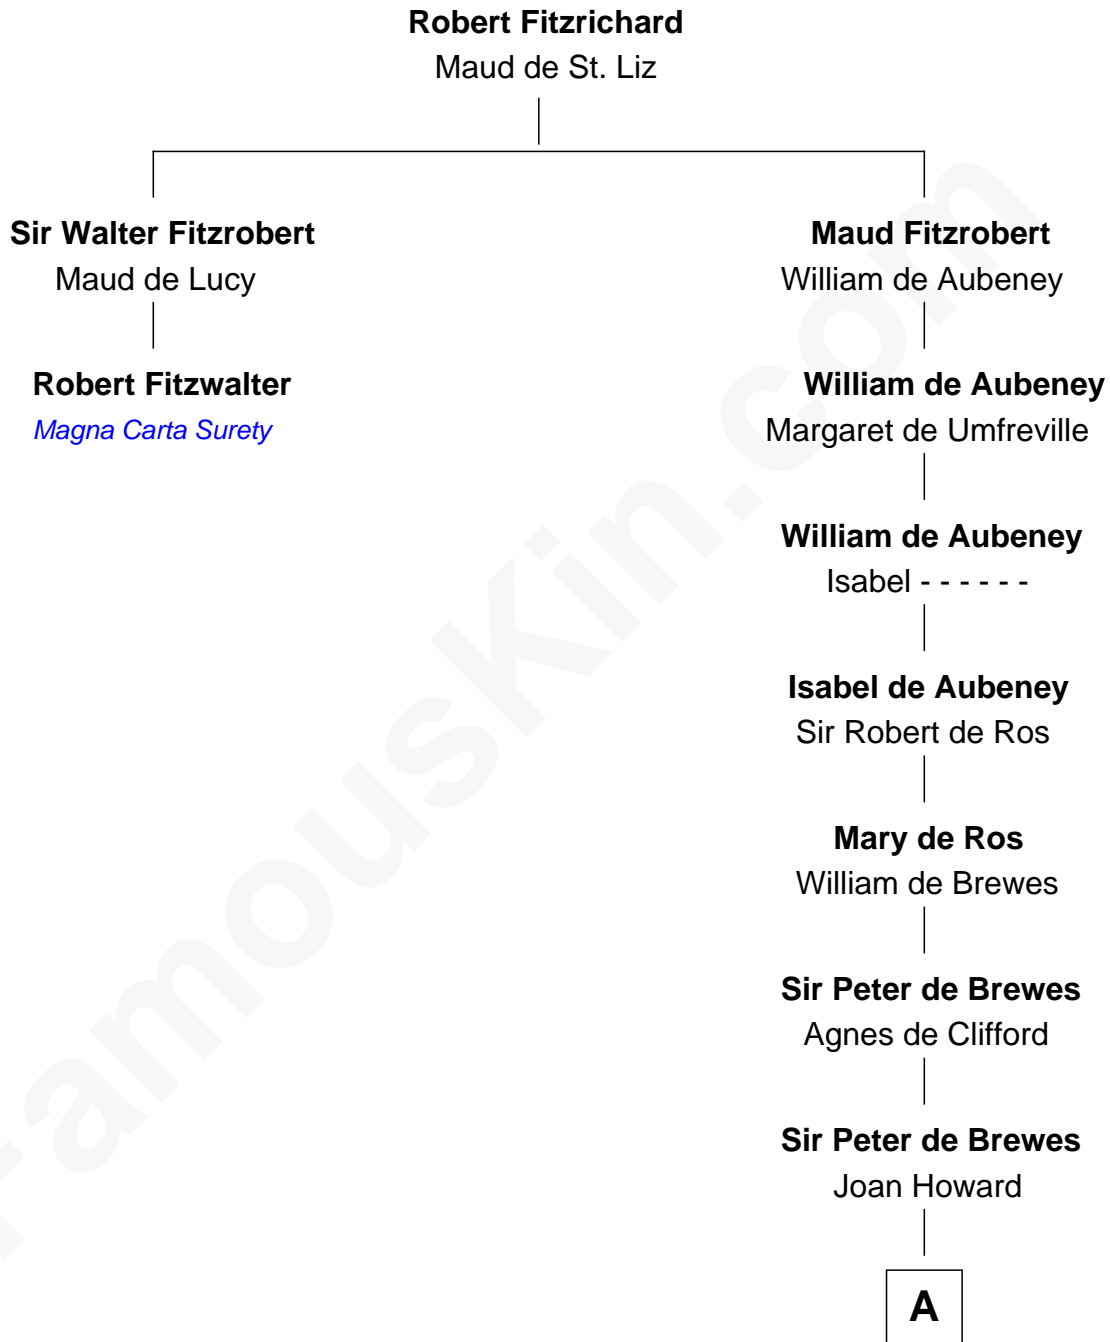

FamousKin.com Relationship Chart of

Robert Fitzwalter

Magna Carta Surety

1st cousin 19 times removed of

Daniel Carroll

Signer of the U.S. Constitution

A

Beatrice Brewes