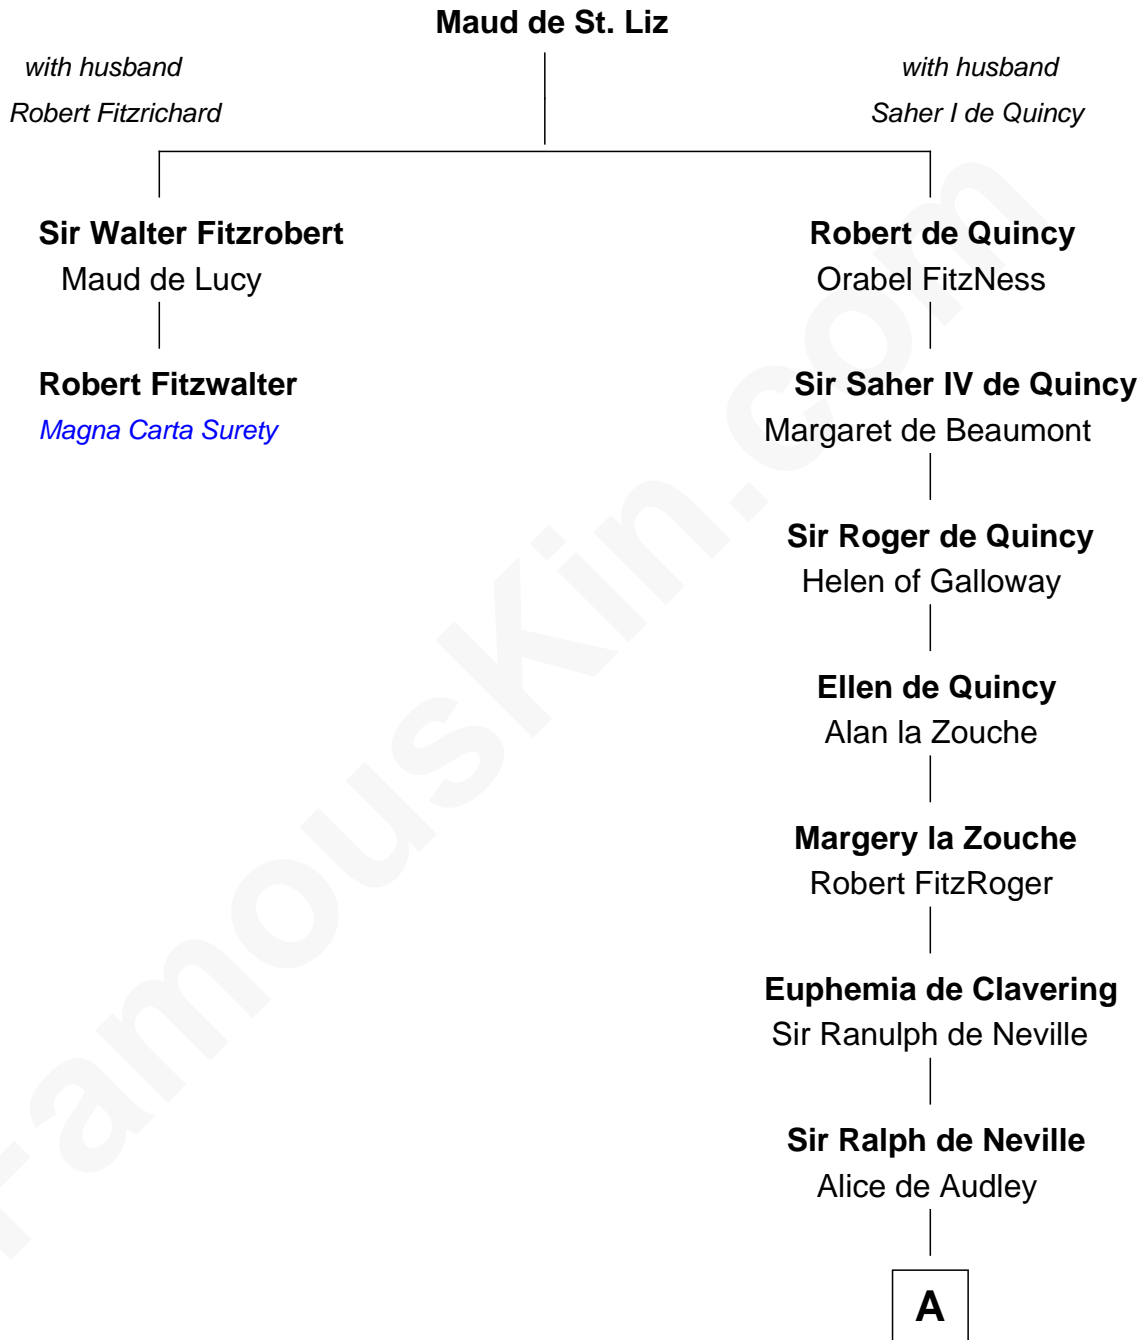

# FamousKin.com Relationship Chart of

**Robert Fitzwalter**

*Magna Carta Surety*

1st cousin 18 times removed of

**Daniel Carroll**

*Signer of the U.S. Constitution*

**A**

**Sir John de Neville**

Maude de Percy

**Sir Ralph Neville**

Joan Beaufort

**Sir Edward Neville**

Elizabeth de Beauchamp

**Sir George Neville**

Margaret Fenne

**George Neville**