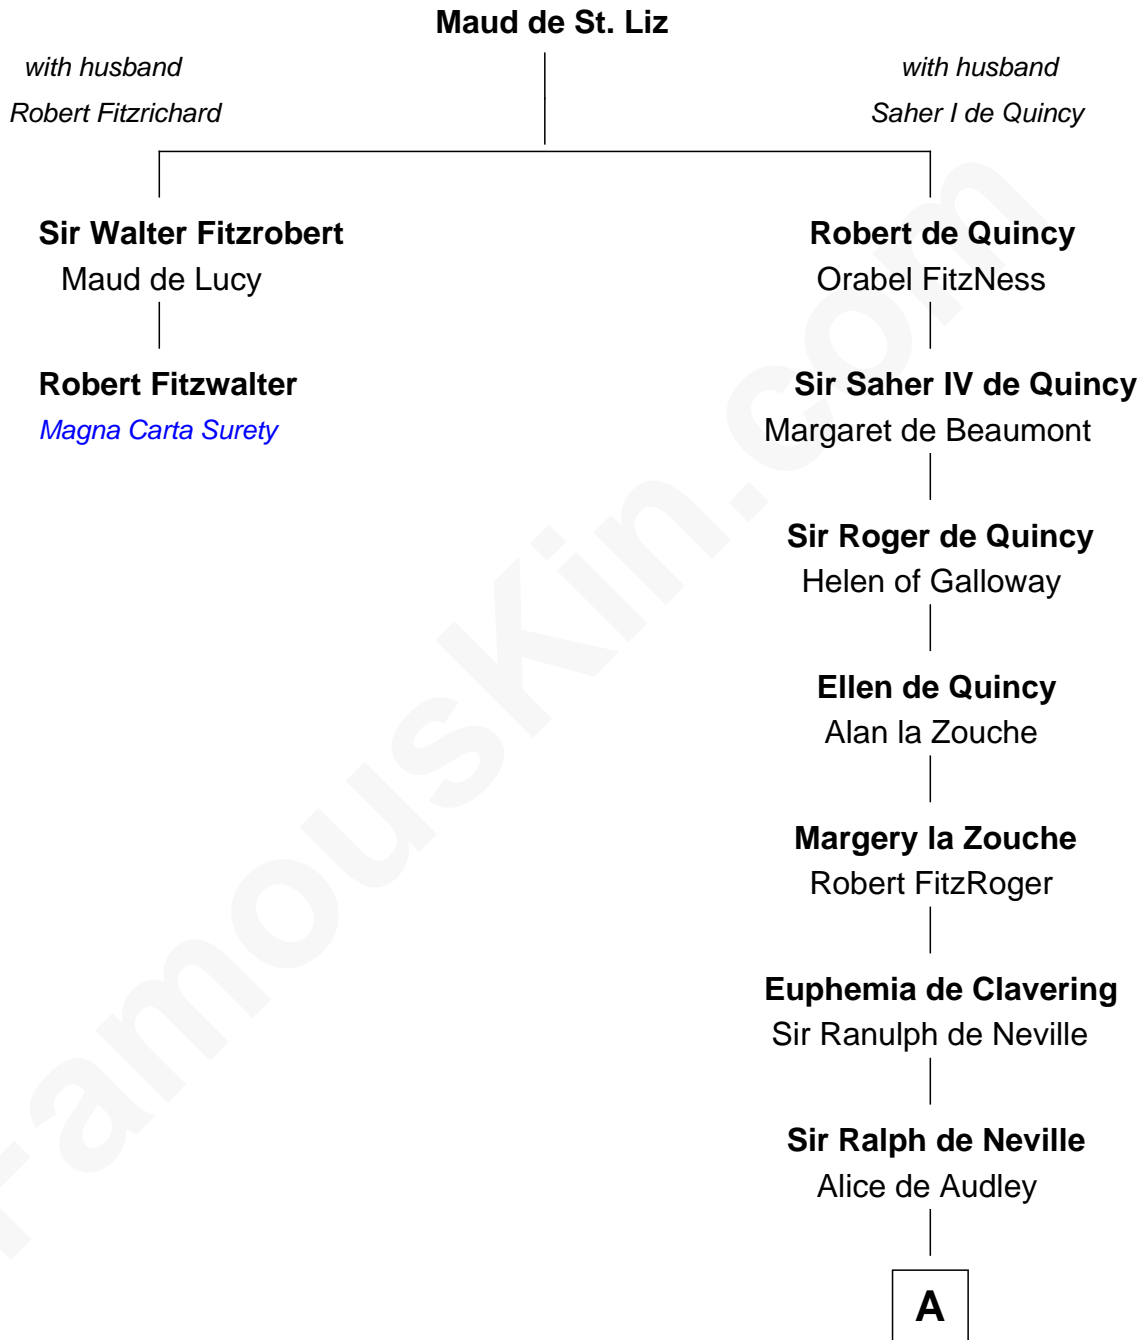

# FamousKin.com Relationship Chart of

**Robert Fitzwalter**

*Magna Carta Surety*

1st cousin 18 times removed of

**John Carroll**

*Founder of Georgetown University*

**A**

**Sir John de Neville**

Maude de Percy

**Sir Ralph Neville**

Joan Beaufort

**Sir Edward Neville**

Elizabeth de Beauchamp

**Sir George Neville**

Margaret Fenne

**George Neville**