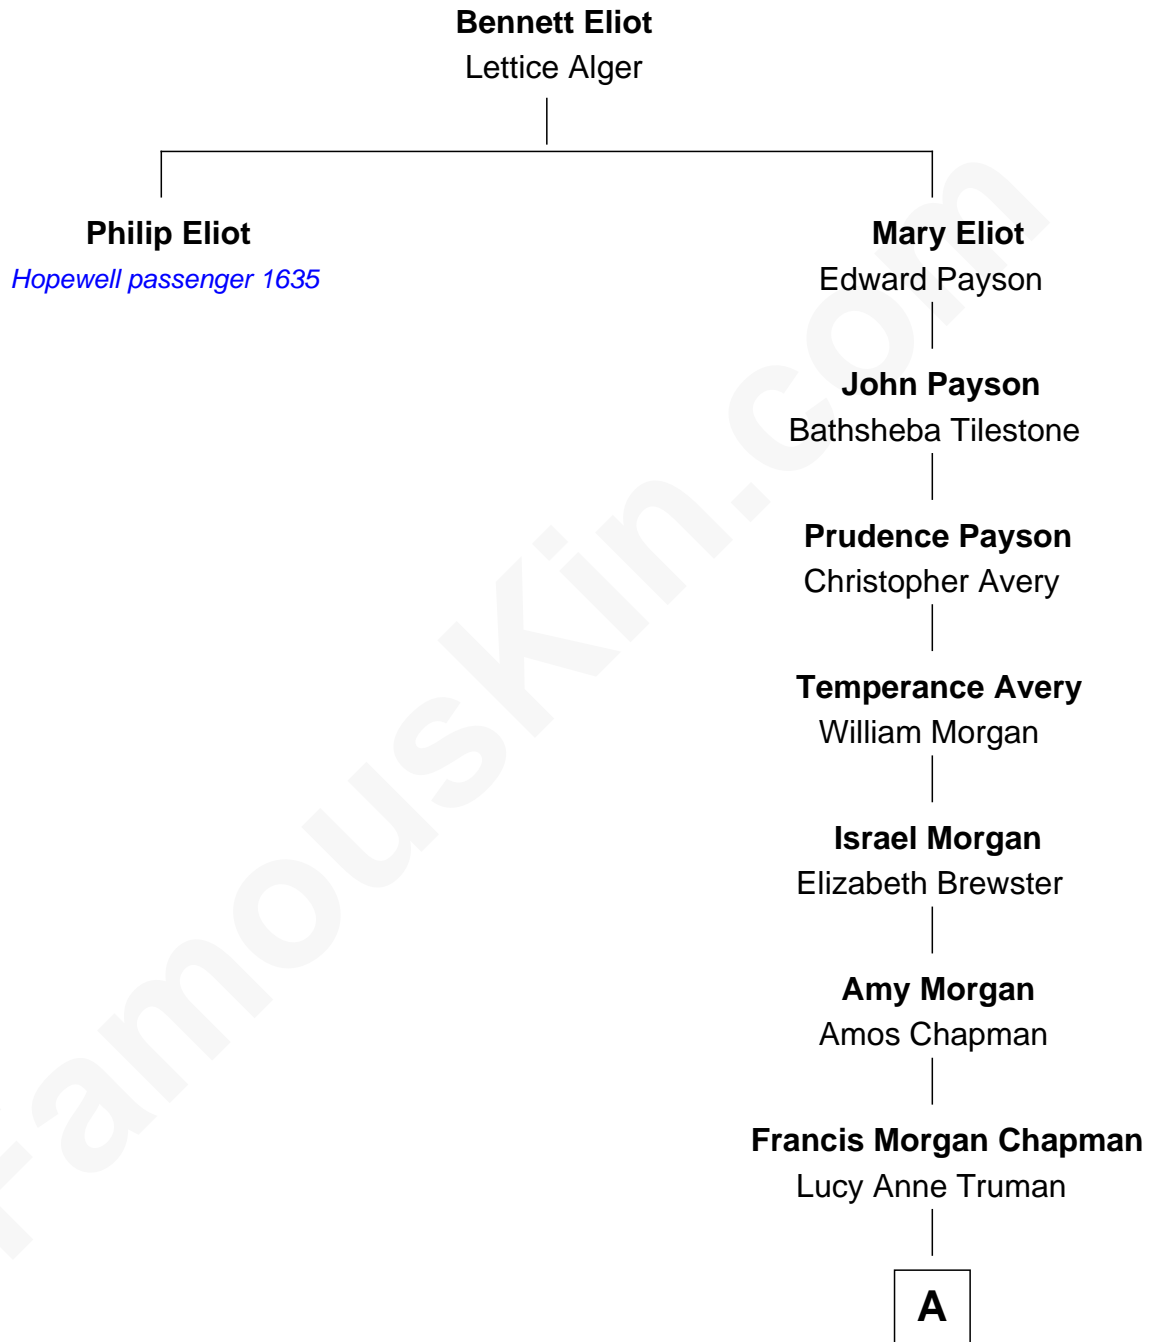

FamousKin.com

Relationship Chart of

Philip Eliot

(c1602 - 1657) Hopewell passenger 1635

7th great-granduncle of

Winthrop Rockefeller
37th Governor of Arkansas

A

Abby Pearce Truman Chapman

Nelson Wilmarth Aldrich

Abby Greene Aldrich

John Davison Rockefeller

Winthrop Rockefeller

37th Governor of Arkansas

FamousKin.com