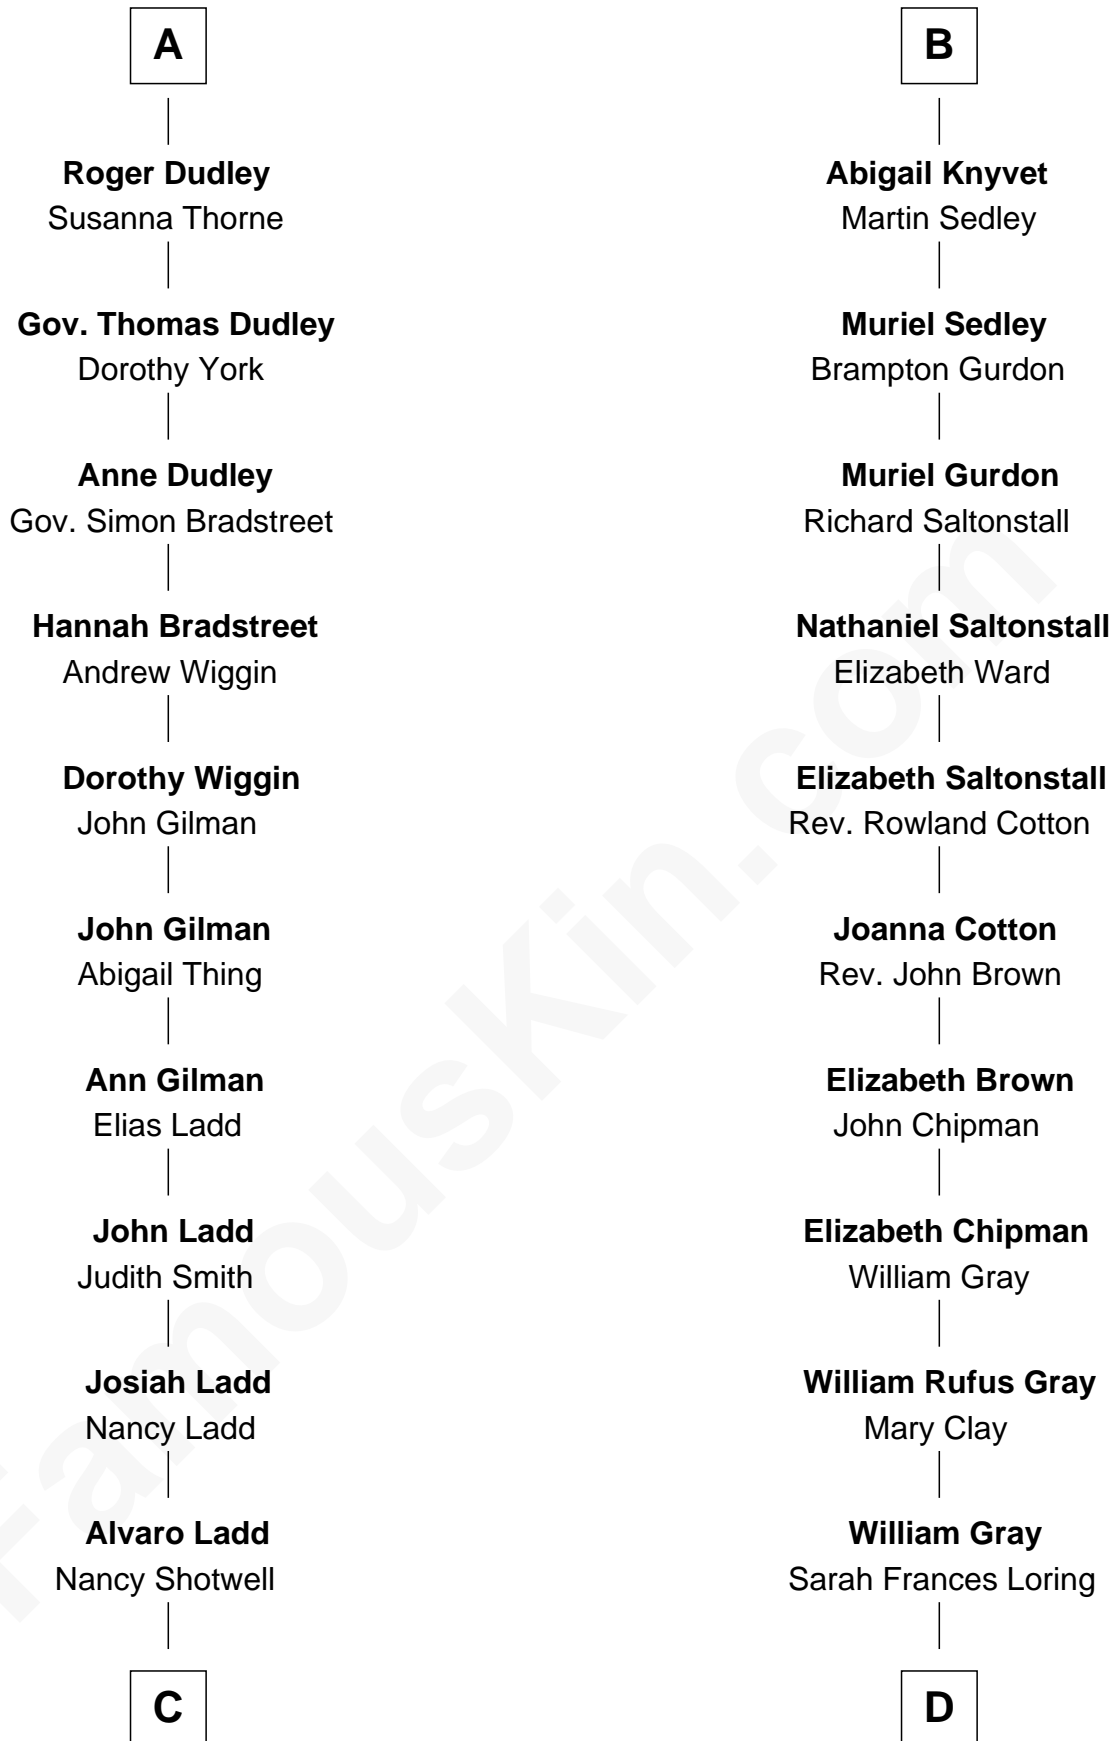

FamousKin.com Relationship Chart of

Alan Ladd
Movie Actor

19th cousin 1 time removed of

Story Musgrave
NASA Astronaut

C

Oscar F. Ladd
Julia Henrietta Meigs

Alan Harwood Ladd
Selina Raleigh

Alan Ladd
Movie Actor

D

Edward Gray
Elizabeth Gray Story

Marguerite Gray
John Butler Swann

Marguerite Swann
Percy Musgrave

Story Musgrave
NASA Astronaut

FamousKin.com