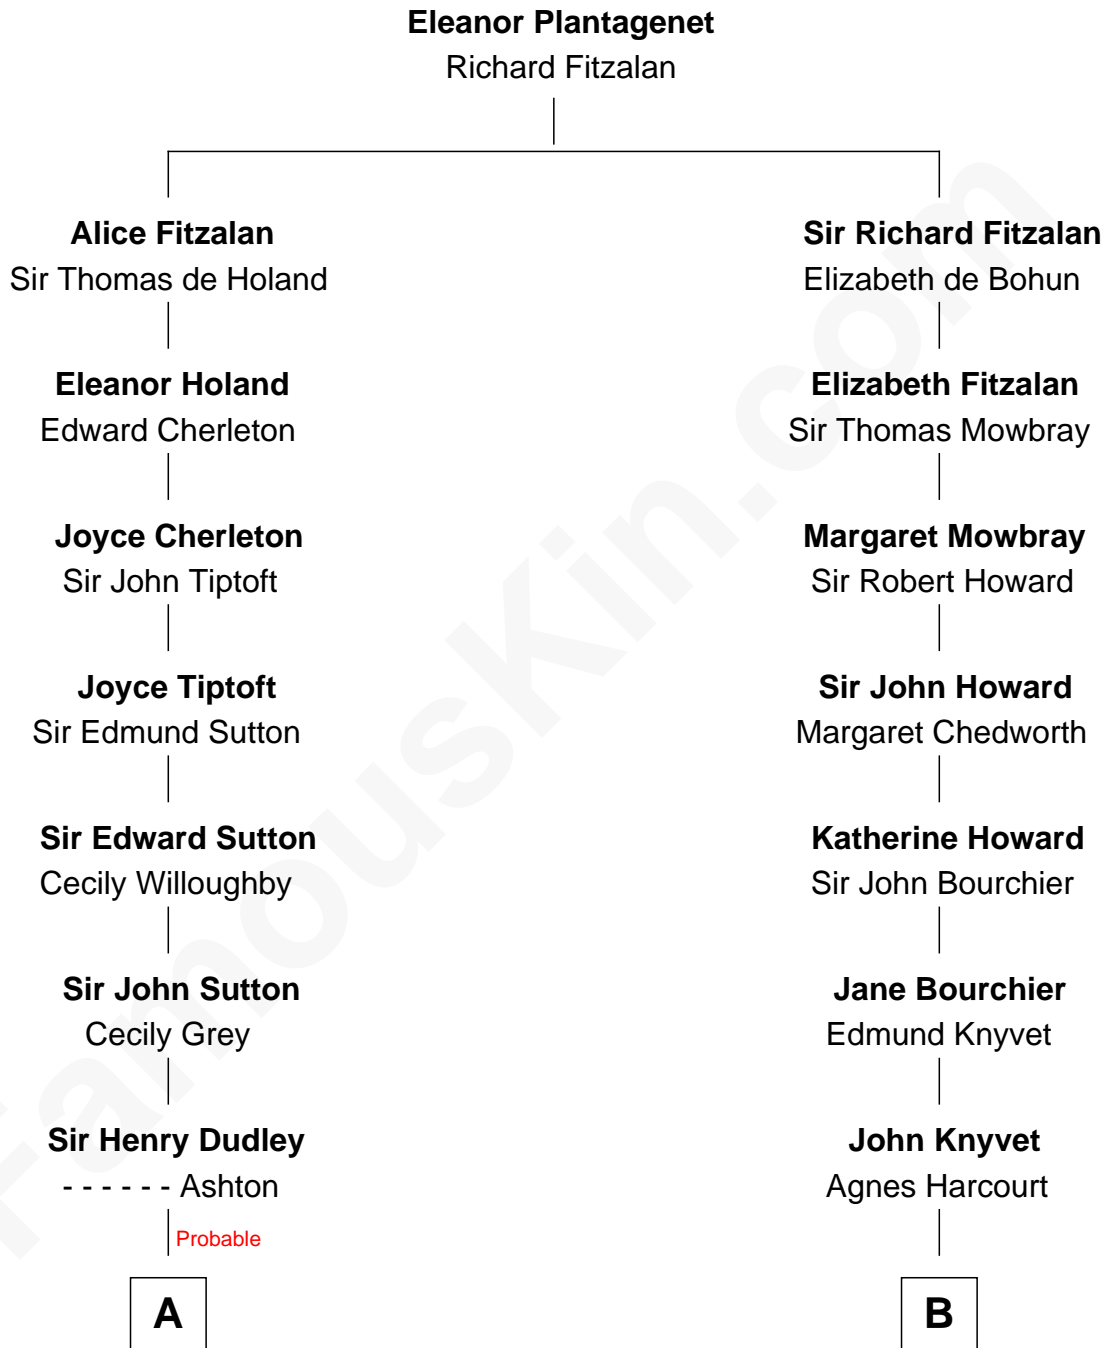

FamousKin.com Relationship Chart of

Alan Ladd
Movie Actor

19th cousin 1 time removed of

Story Musgrave
NASA Astronaut

C

Oscar F. Ladd
Julia Henrietta Meigs

Alan Harwood Ladd
Selina Raleigh

Alan Ladd
Movie Actor

D

Edward Gray
Elizabeth Gray Story

Marguerite Gray
John Butler Swann

Marguerite Swann
Percy Musgrave

Story Musgrave
NASA Astronaut

FamousKin.com