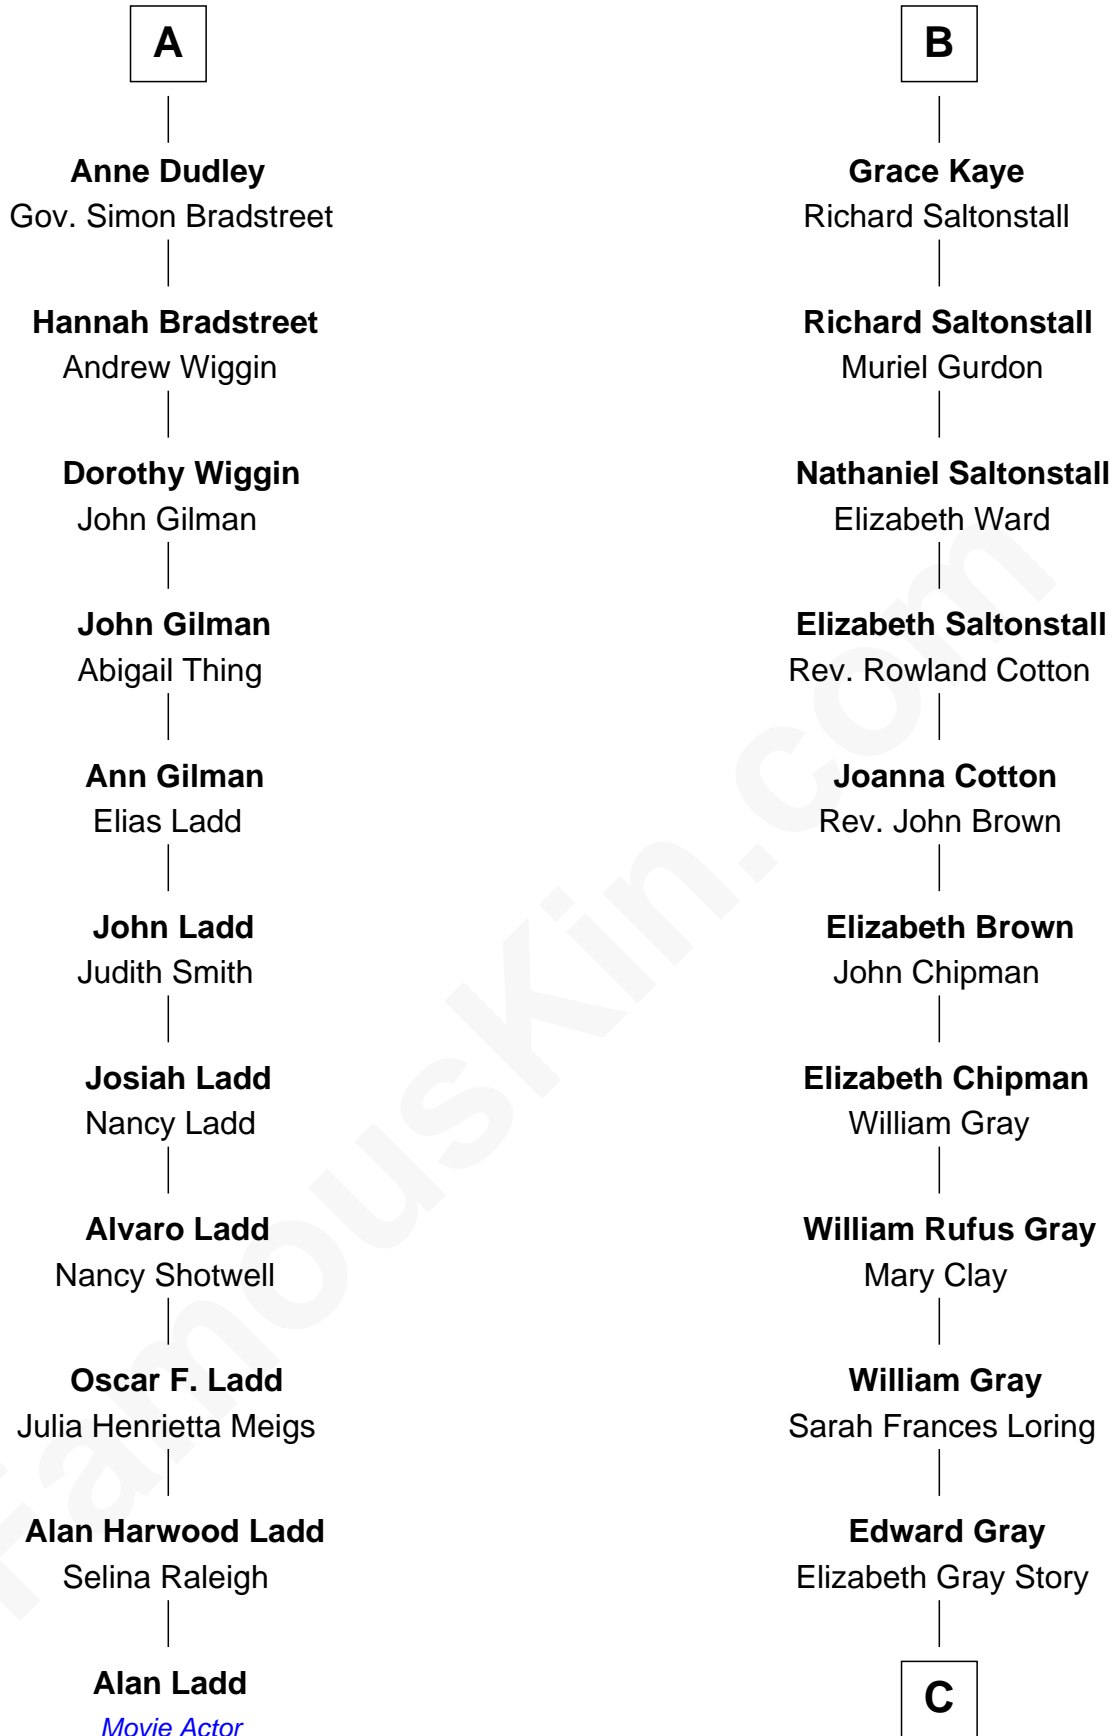

# FamousKin.com Relationship Chart of

**Alan Ladd**  
*Movie Actor*

17th cousin 2 times removed of

**Story Musgrave**  
*NASA Astronaut*

**Sir Ralph Neville**  
Joan Beaufort

**Katherine Neville**  
Sir Thomas Strangeways

**Joan Strangeways**  
Sir William Willoughby

**Cecily Willoughby**  
Sir Edward Sutton

**Sir John Sutton**  
Cecily Grey

**Sir Henry Dudley**  
----- Ashton

Probable

**Roger Dudley**  
Susanna Thorne

**Gov. Thomas Dudley**  
Dorothy York

**A**

**Eleanor Neville**  
Sir Henry Percy

**Sir Henry Percy**  
Eleanor Poynings

**Margaret Percy**  
Sir William Gascoigne

**Dorothy Gascoigne**  
Sir Ninian Markenfield

**Alice Markenfield**  
Sir Robert Mauleverer

**Dorothy Mauleverer**  
John Kaye

**Robert Kaye**  
Anne Flower

**B**

**C**

**Marguerite Gray**  
John Butler Swann

**Marguerite Swann**  
Percy Musgrave

**Story Musgrave**  
*NASA Astronaut*

FamousKin.com