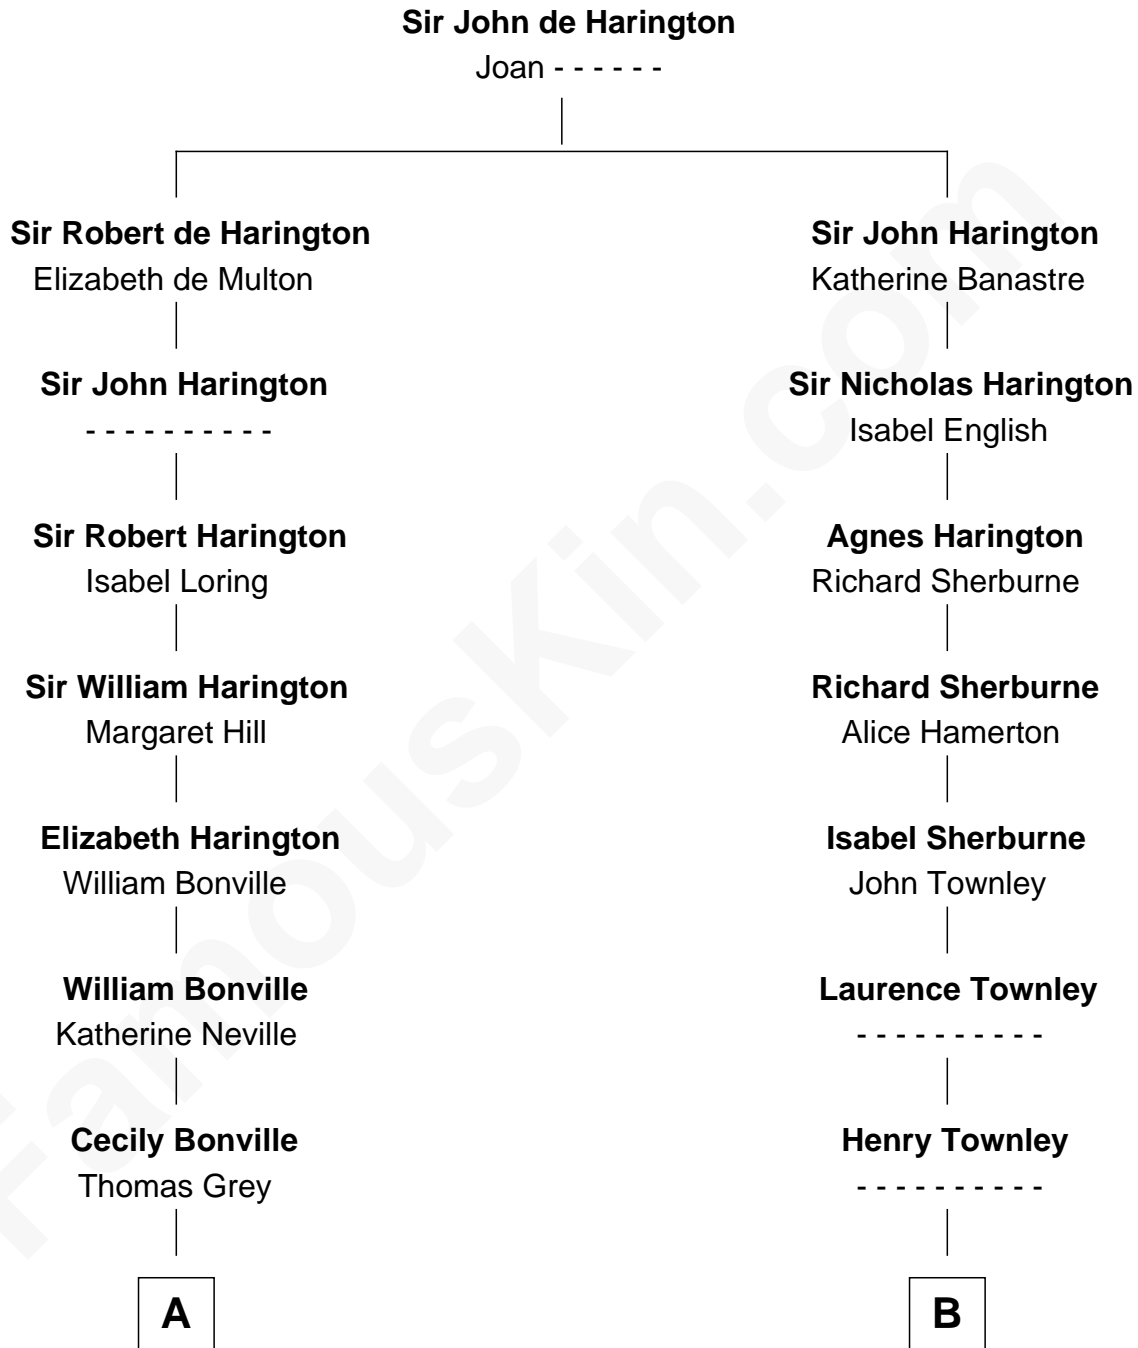

FamousKin.com Relationship Chart of

Alan Ladd

Movie Actor

20th cousin 1 time removed of

General George S. Patton

U.S. Army - World War II

C

Josiah Ladd

Nancy Ladd

Alvaro Ladd

Nancy Shotwell

Oscar F. Ladd

Julia Henrietta Meigs

Alan Harwood Ladd

Selina Raleigh

Alan Ladd