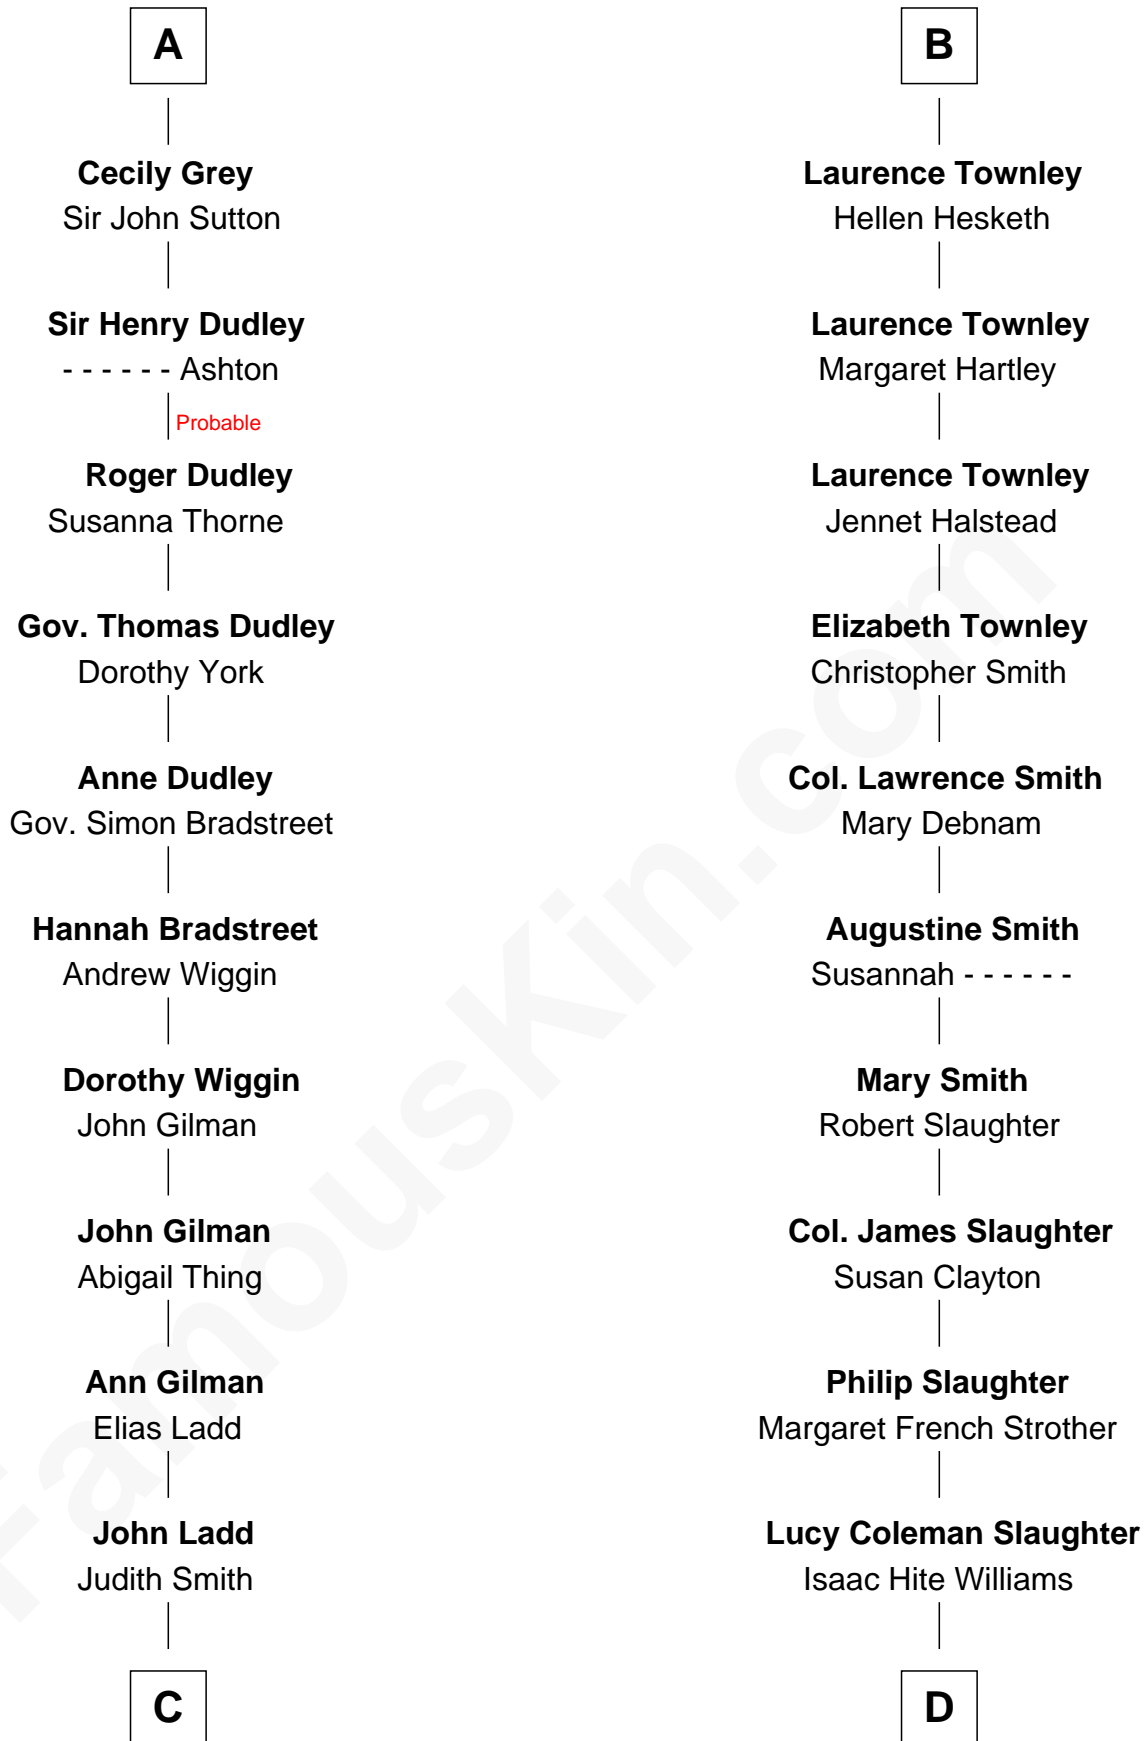

FamousKin.com Relationship Chart of

Alan Ladd

Movie Actor

20th cousin 1 time removed of

General George S. Patton

U.S. Army - World War II

C

Josiah Ladd

Nancy Ladd

Alvaro Ladd

Nancy Shotwell

Oscar F. Ladd

Julia Henrietta Meigs

Alan Harwood Ladd

Selina Raleigh

Alan Ladd