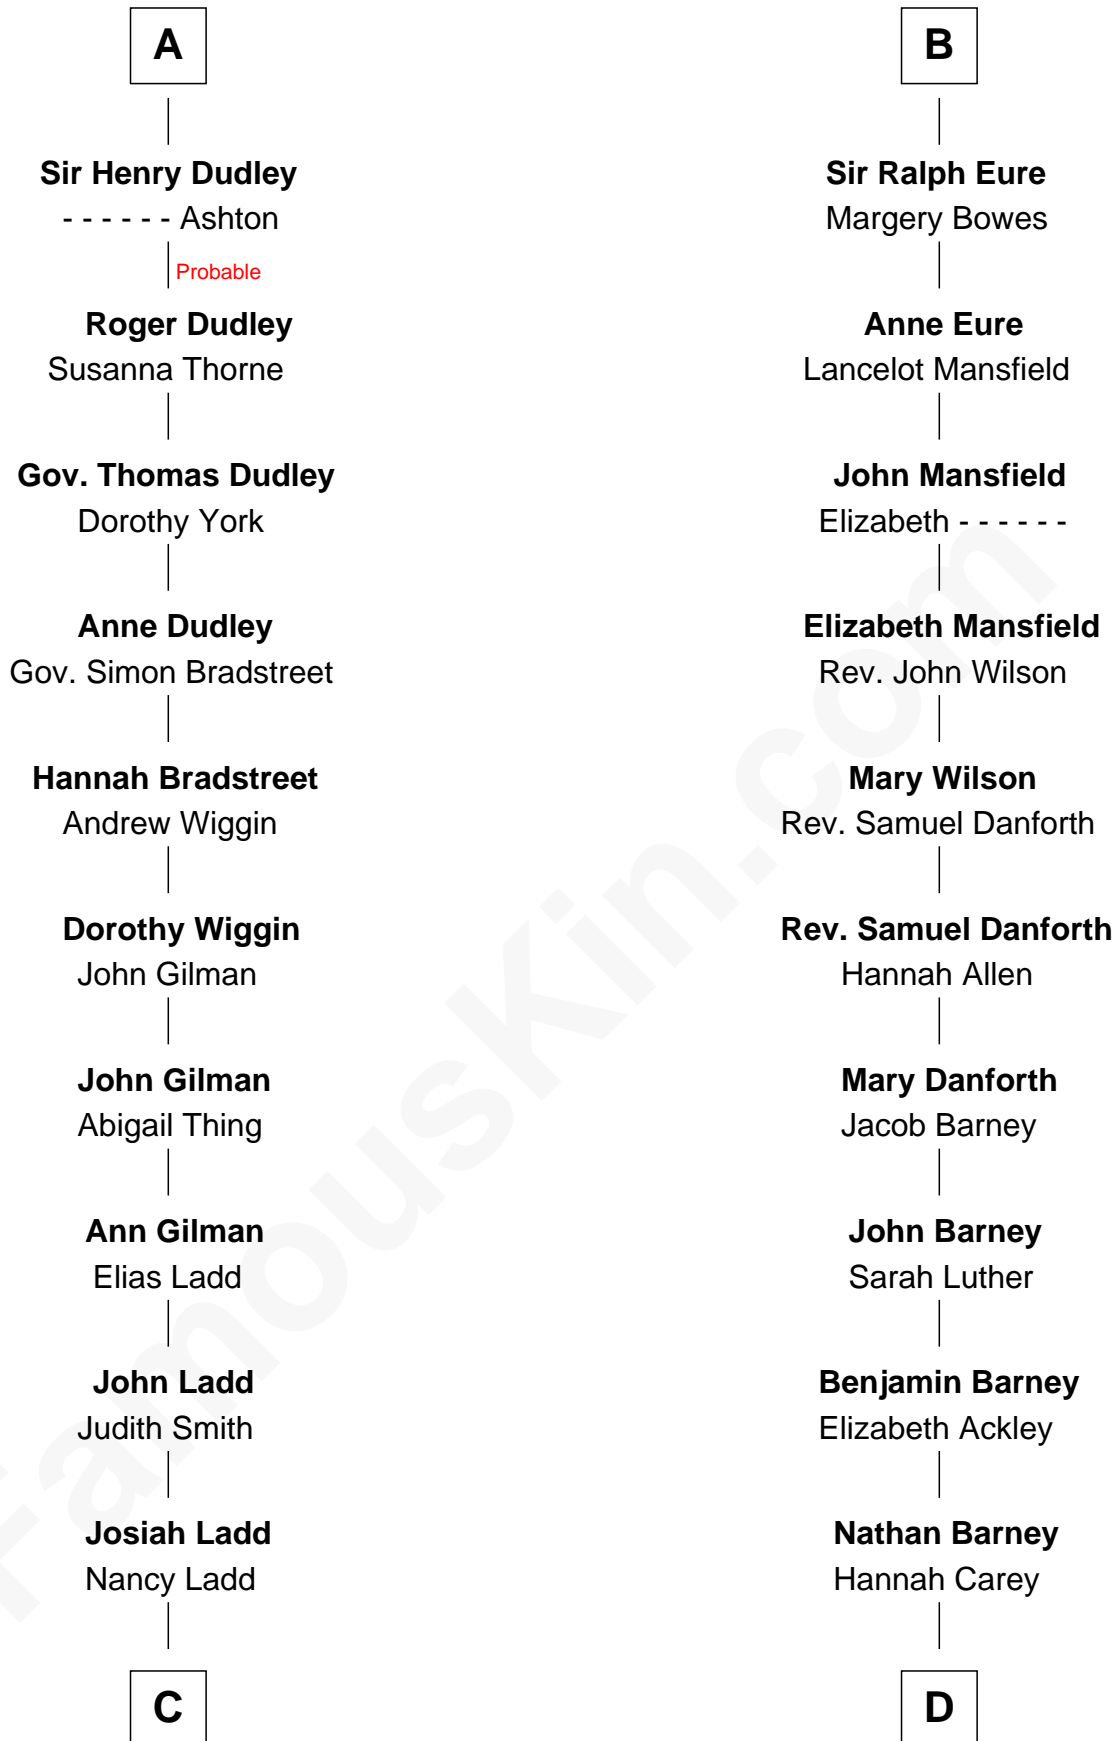

FamousKin.com Relationship Chart of

Alan Ladd
Movie Actor

20th cousin of

Elizabeth Montgomery
TV Actress - "Bewitched"

Sir William de Ros
Margery de Badlesmere

Thomas de Ros
Beatrice de Stafford

Margaret de Ros
Sir Reynold Grey

Margaret Grey
Sir William Bonville

William Bonville
Elizabeth Harington

William Bonville
Katherine Neville

Cecily Bonville
Thomas Grey

Cecily Grey
Sir John Sutton

A

Maud de Roos
John de Welles

John de Welles
Eleanor de Mowbray

Eudo de Welles
Maud de Greystoke

Sir Lionel de Welles
Joan de Waterton

Cecily de Welles
Sir Robert Willoughby

Sir Christopher Willoughby
Margaret Jenney

Elizabeth Willoughby
Sir William Eure

B

C

Alvaro Ladd
Nancy Shotwell