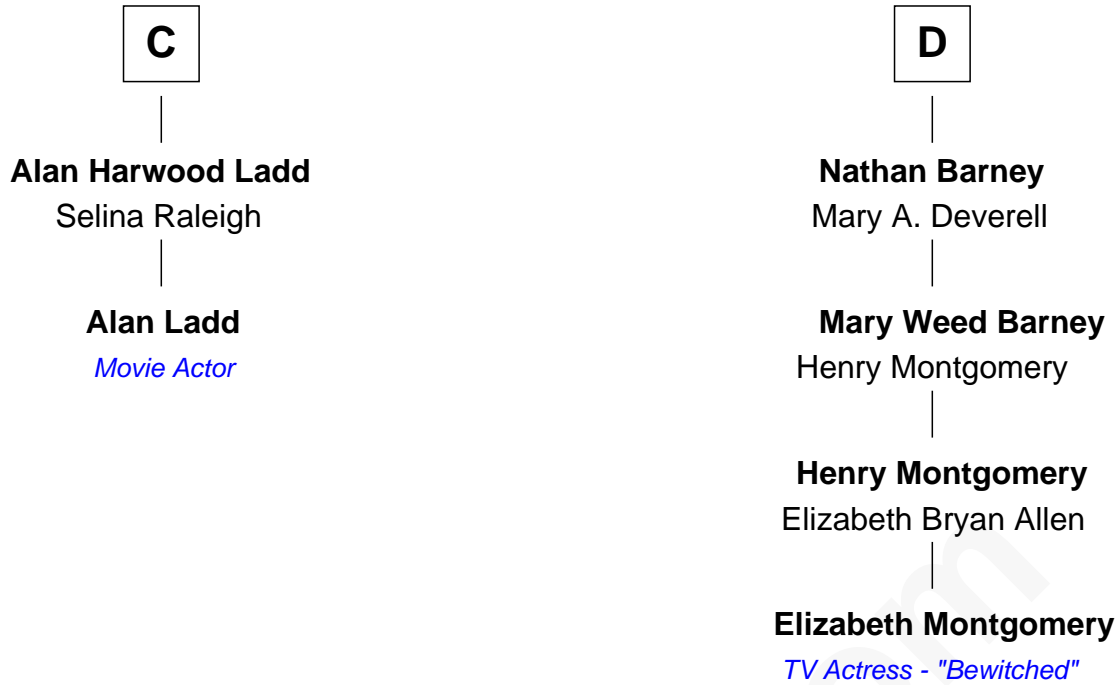

# FamousKin.com Relationship Chart of

**Alan Ladd**  
*Movie Actor*

18th cousin 2 times removed of

**Elizabeth Montgomery**  
*TV Actress - "Bewitched"*

**Richard Fitzalan**

*with wife*  
*Isabel le Despencer*

John Talbot

**Joan de Vere**

Sir William Norreys

**Ann Talbot**

Sir Henry Vernon

**Margaret Norreys**

Gilbert Bullock

**Elizabeth Vernon**

Sir Robert Corbet

**Thomas Bullock**

Alice Kingsmill

**Dorothy Corbet**

Sir Richard Mainwaring

**A**

**B**

FamousKin.com