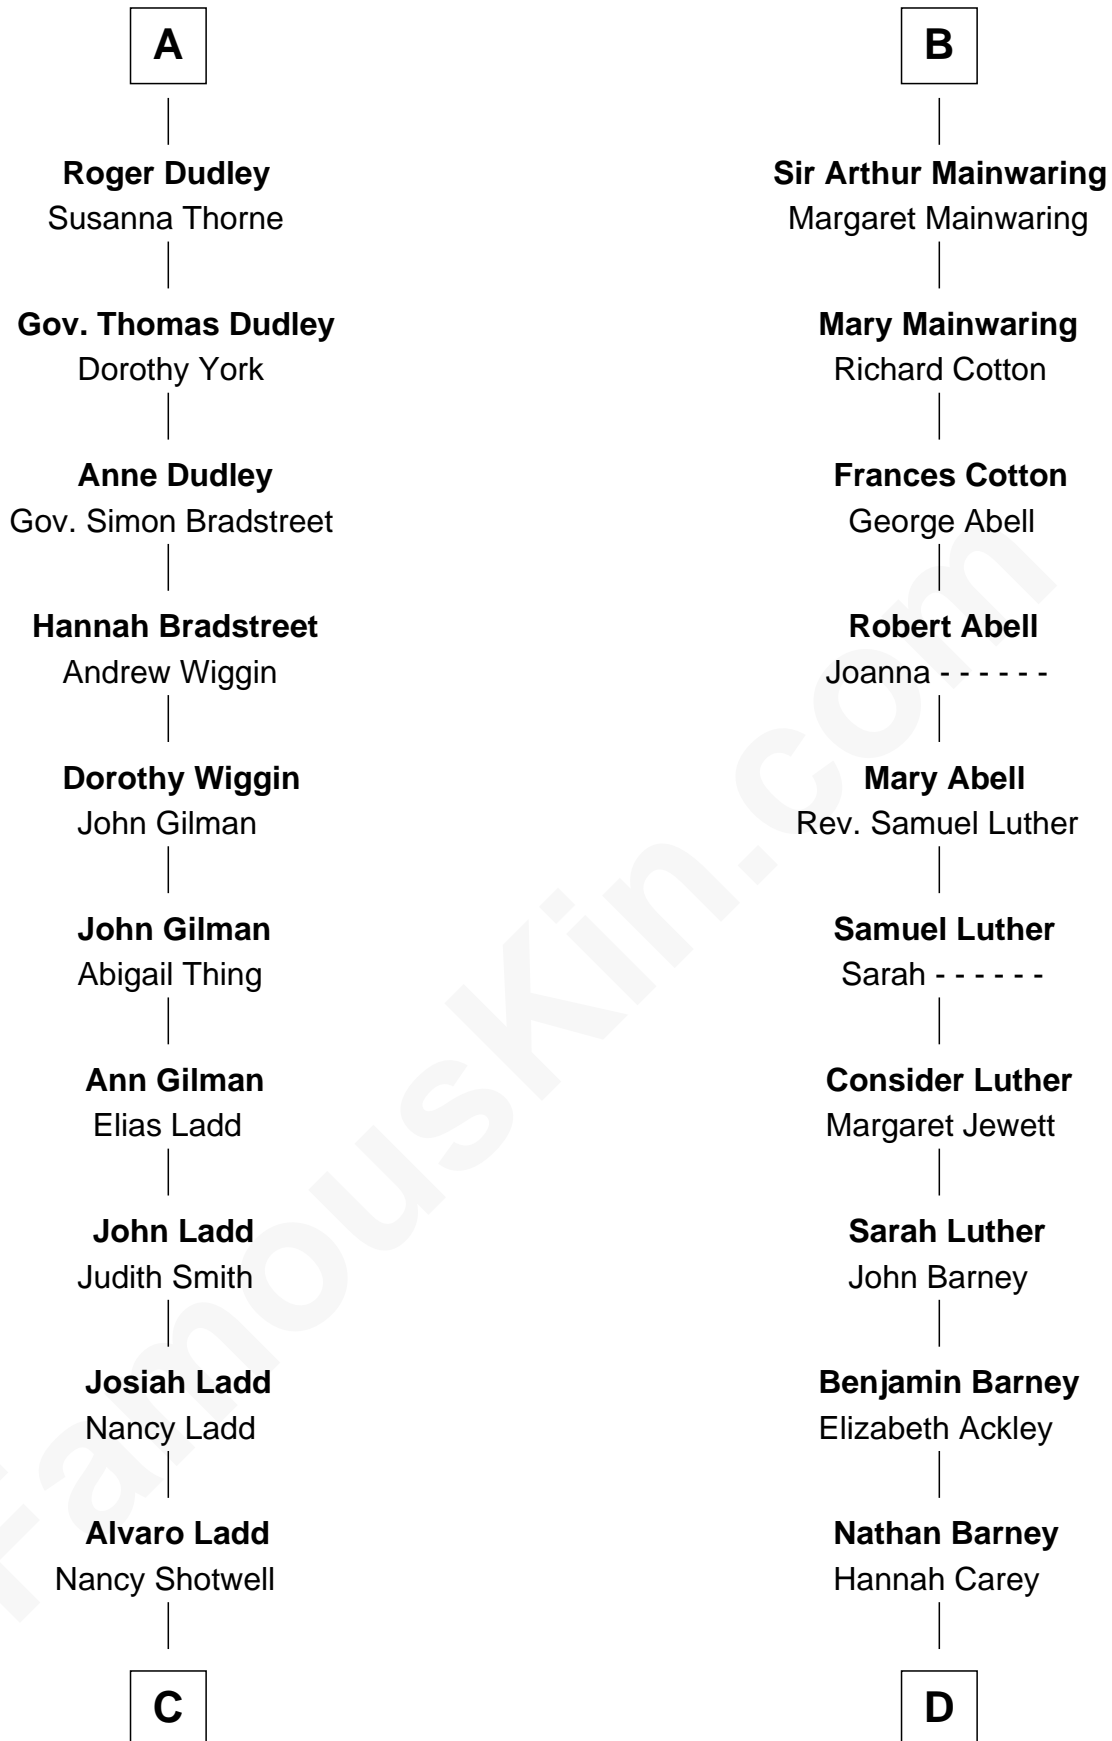

FamousKin.com Relationship Chart of

Alan Ladd
Movie Actor

19th cousin 1 time removed of

Elizabeth Montgomery
TV Actress - "Bewitched"

C

Oscar F. Ladd
Julia Henrietta Meigs

Alan Harwood Ladd
Selina Raleigh

Alan Ladd
Movie Actor

D

Nathan Barney
Mary A. Deverell

Mary Weed Barney
Henry Montgomery

Henry Montgomery
Elizabeth Bryan Allen

Elizabeth Montgomery
TV Actress - "Bewitched"

FamousKin.com