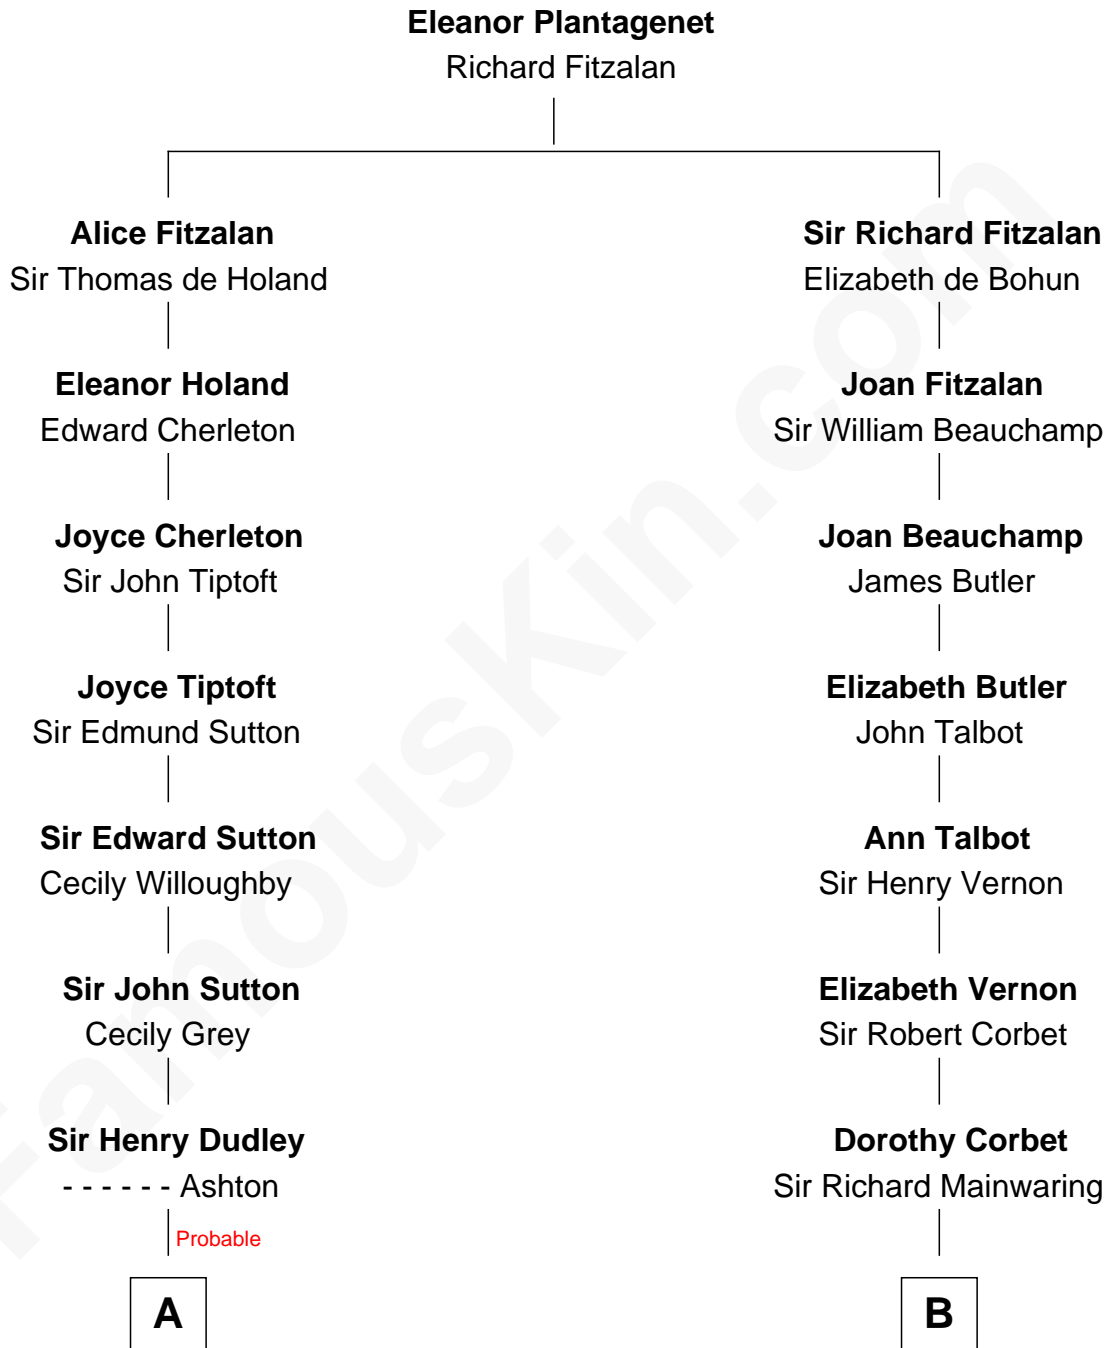

FamousKin.com Relationship Chart of

Alan Ladd
Movie Actor

19th cousin 1 time removed of

Elizabeth Montgomery
TV Actress - "Bewitched"

C

Oscar F. Ladd
Julia Henrietta Meigs

Alan Harwood Ladd
Selina Raleigh

Alan Ladd
Movie Actor

D

Nathan Barney
Mary A. Deverell

Mary Weed Barney
Henry Montgomery

Henry Montgomery
Elizabeth Bryan Allen

Elizabeth Montgomery
TV Actress - "Bewitched"

FamousKin.com