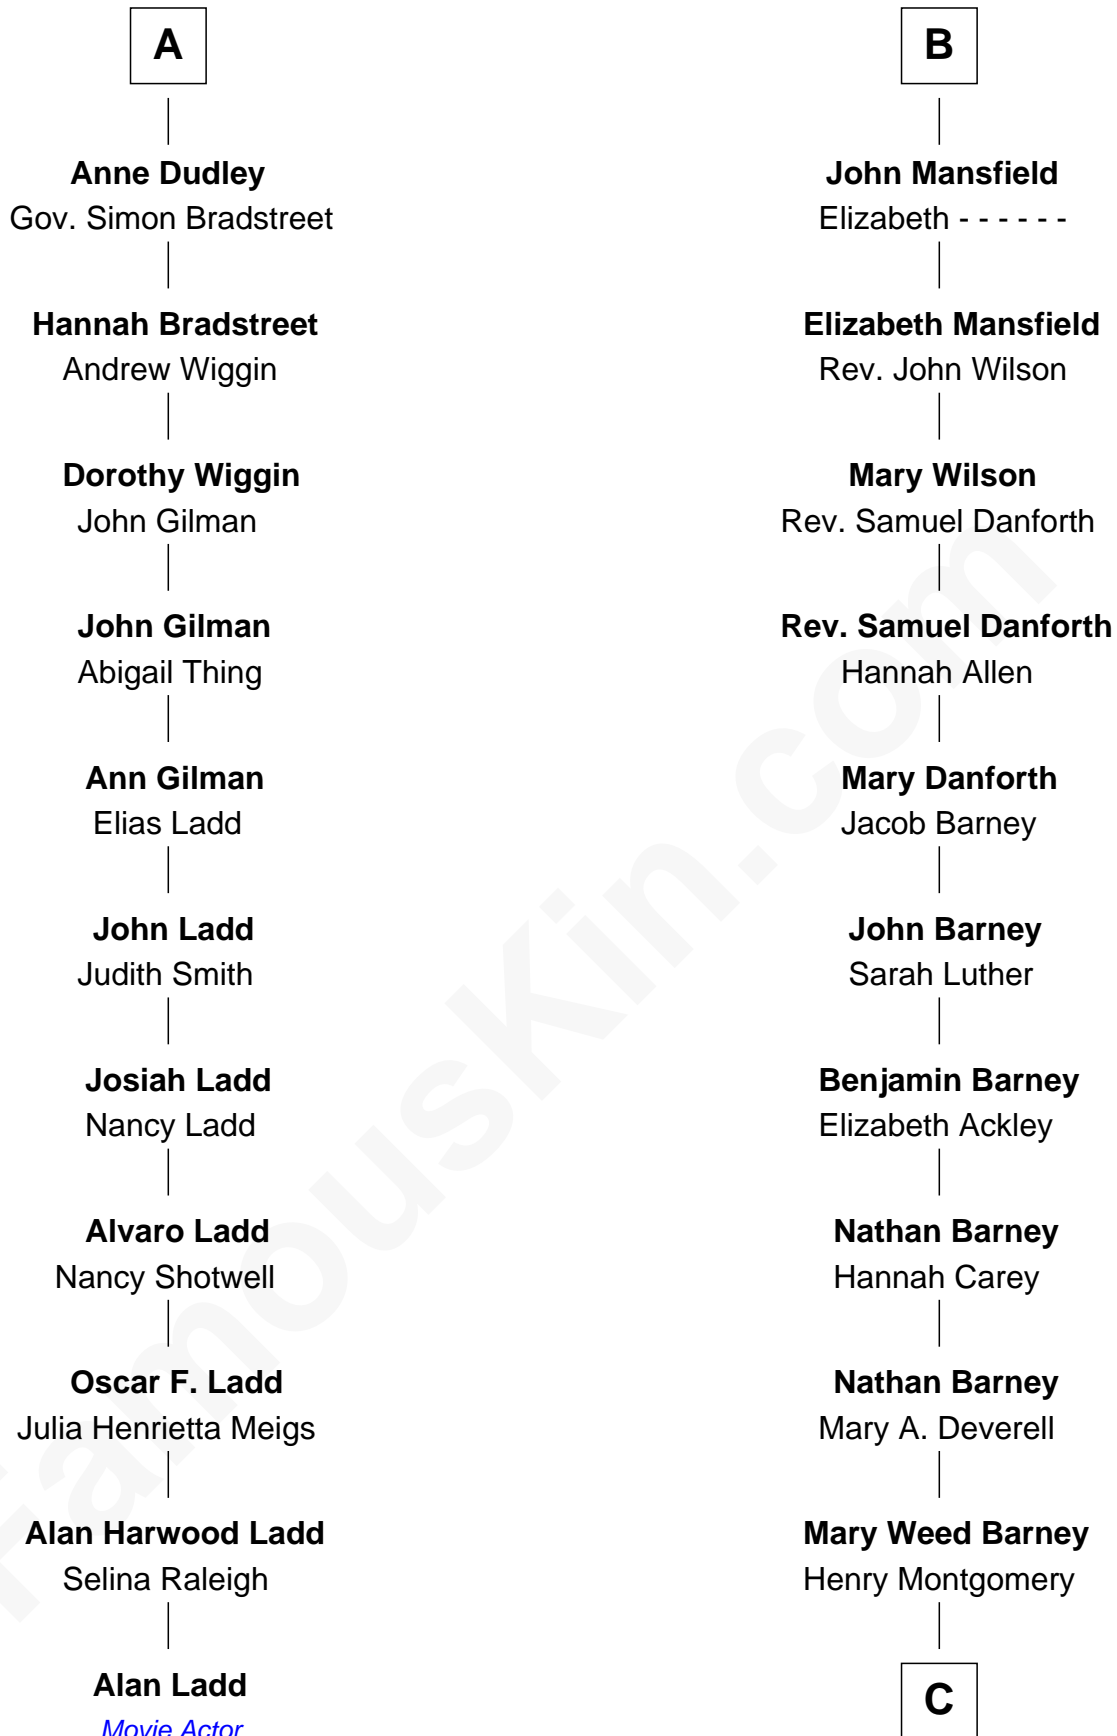

# FamousKin.com Relationship Chart of

**Alan Ladd**  
Movie Actor

17th cousin 1 time removed of

**Elizabeth Montgomery**  
TV Actress - "Bewitched"

C

Henry Montgomery  
Elizabeth Bryan Allen

Elizabeth Montgomery  
*TV Actress - "Bewitched"*

FamousKin.com