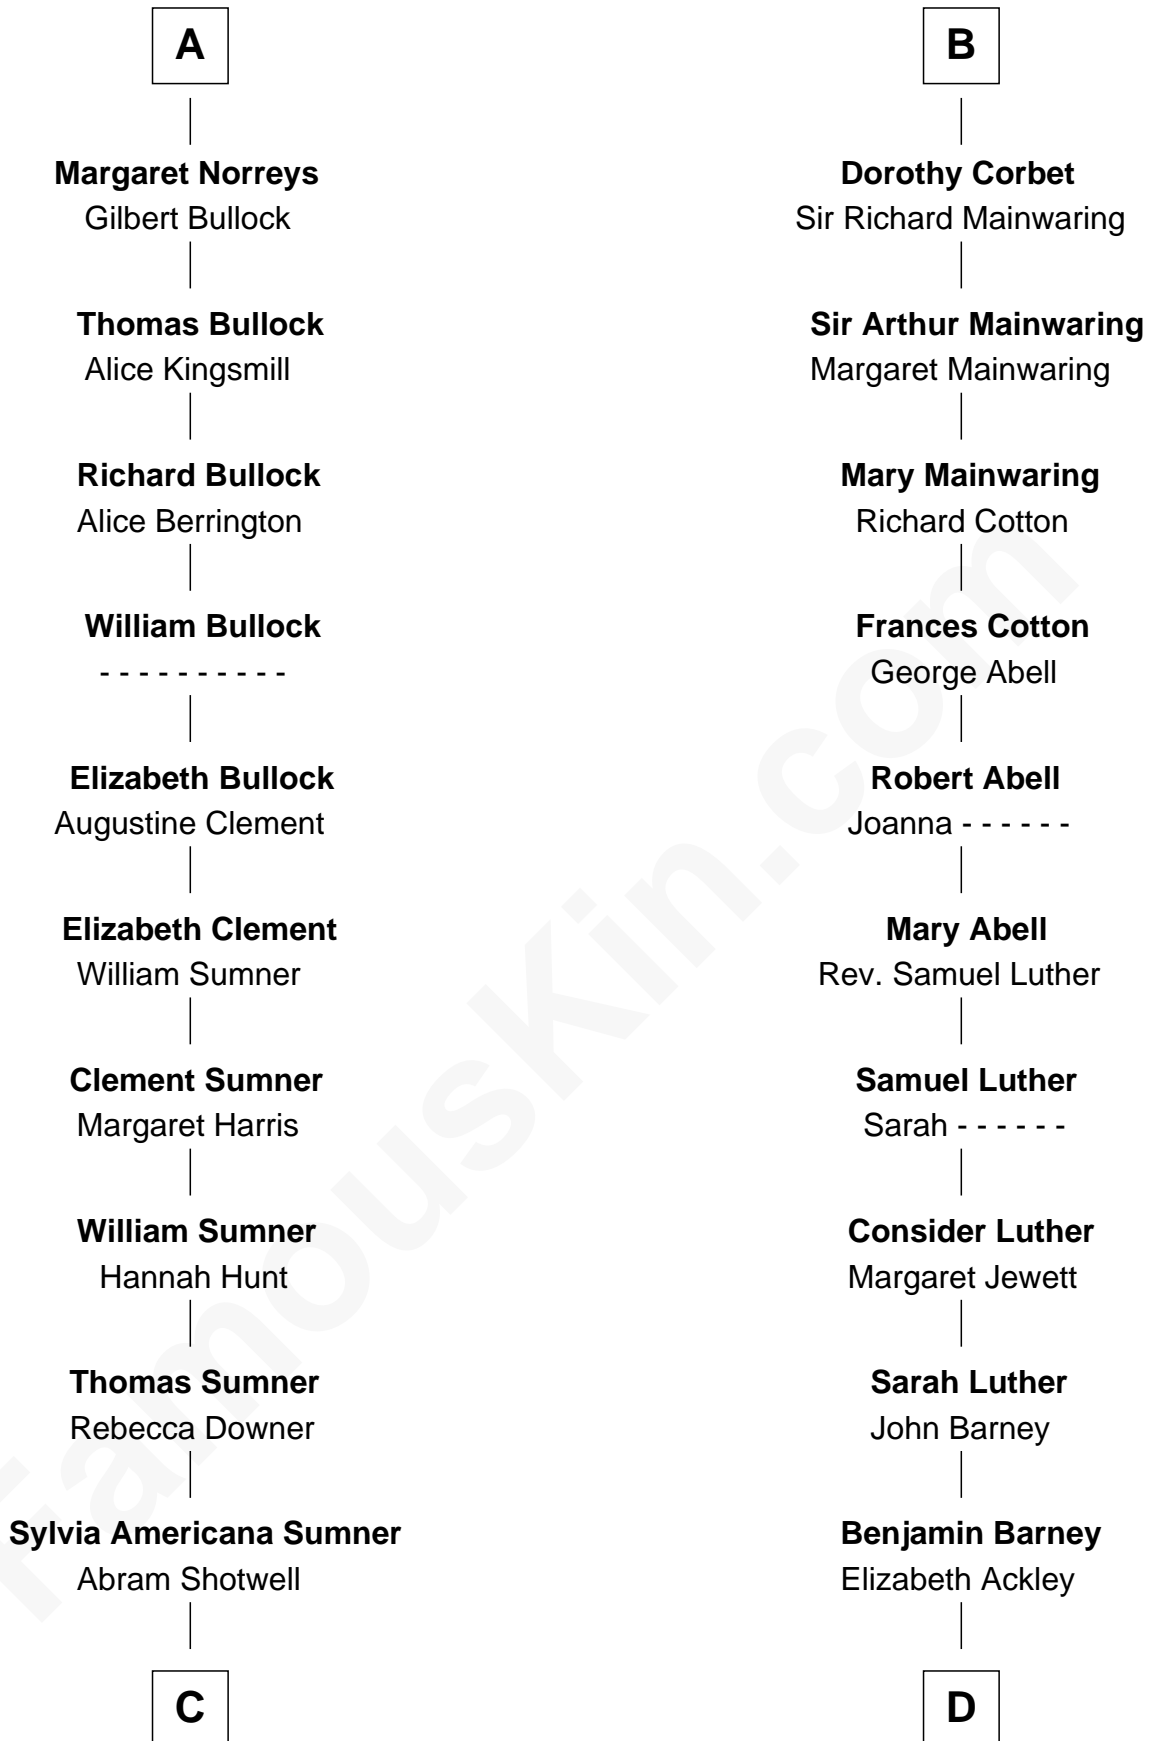

FamousKin.com Relationship Chart of

Alan Ladd
Movie Actor

20th cousin 1 time removed of

Elizabeth Montgomery
TV Actress - "Bewitched"

Sir Richard de Burgh
Margaret - - - - -

Eleanor de Burgh
Sir Thomas de Multon

Joan de Burgh
Sir John Darcy

Joan de Multon
Sir Robert FitzWalter

Elizabeth Darcy
James le Boteler

Sir John FitzWalter
Eleanor de Percy

James Butler
Anne de Welles

Alice FitzWalter
Aubrey de Vere

James Butler
Joan Beauchamp

Sir Richard de Vere
Alice Sergeaux

Elizabeth Butler
John Talbot

Sir John de Vere
Elizabeth Howard

Ann Talbot
Sir Henry Vernon

Joan de Vere
Sir William Norreys

Elizabeth Vernon
Sir Robert Corbet

A

B

C

Nancy Shotwell

Alvaro Ladd

Oscar F. Ladd

Julia Henrietta Meigs

Alan Harwood Ladd

Selina Raleigh

Alan Ladd