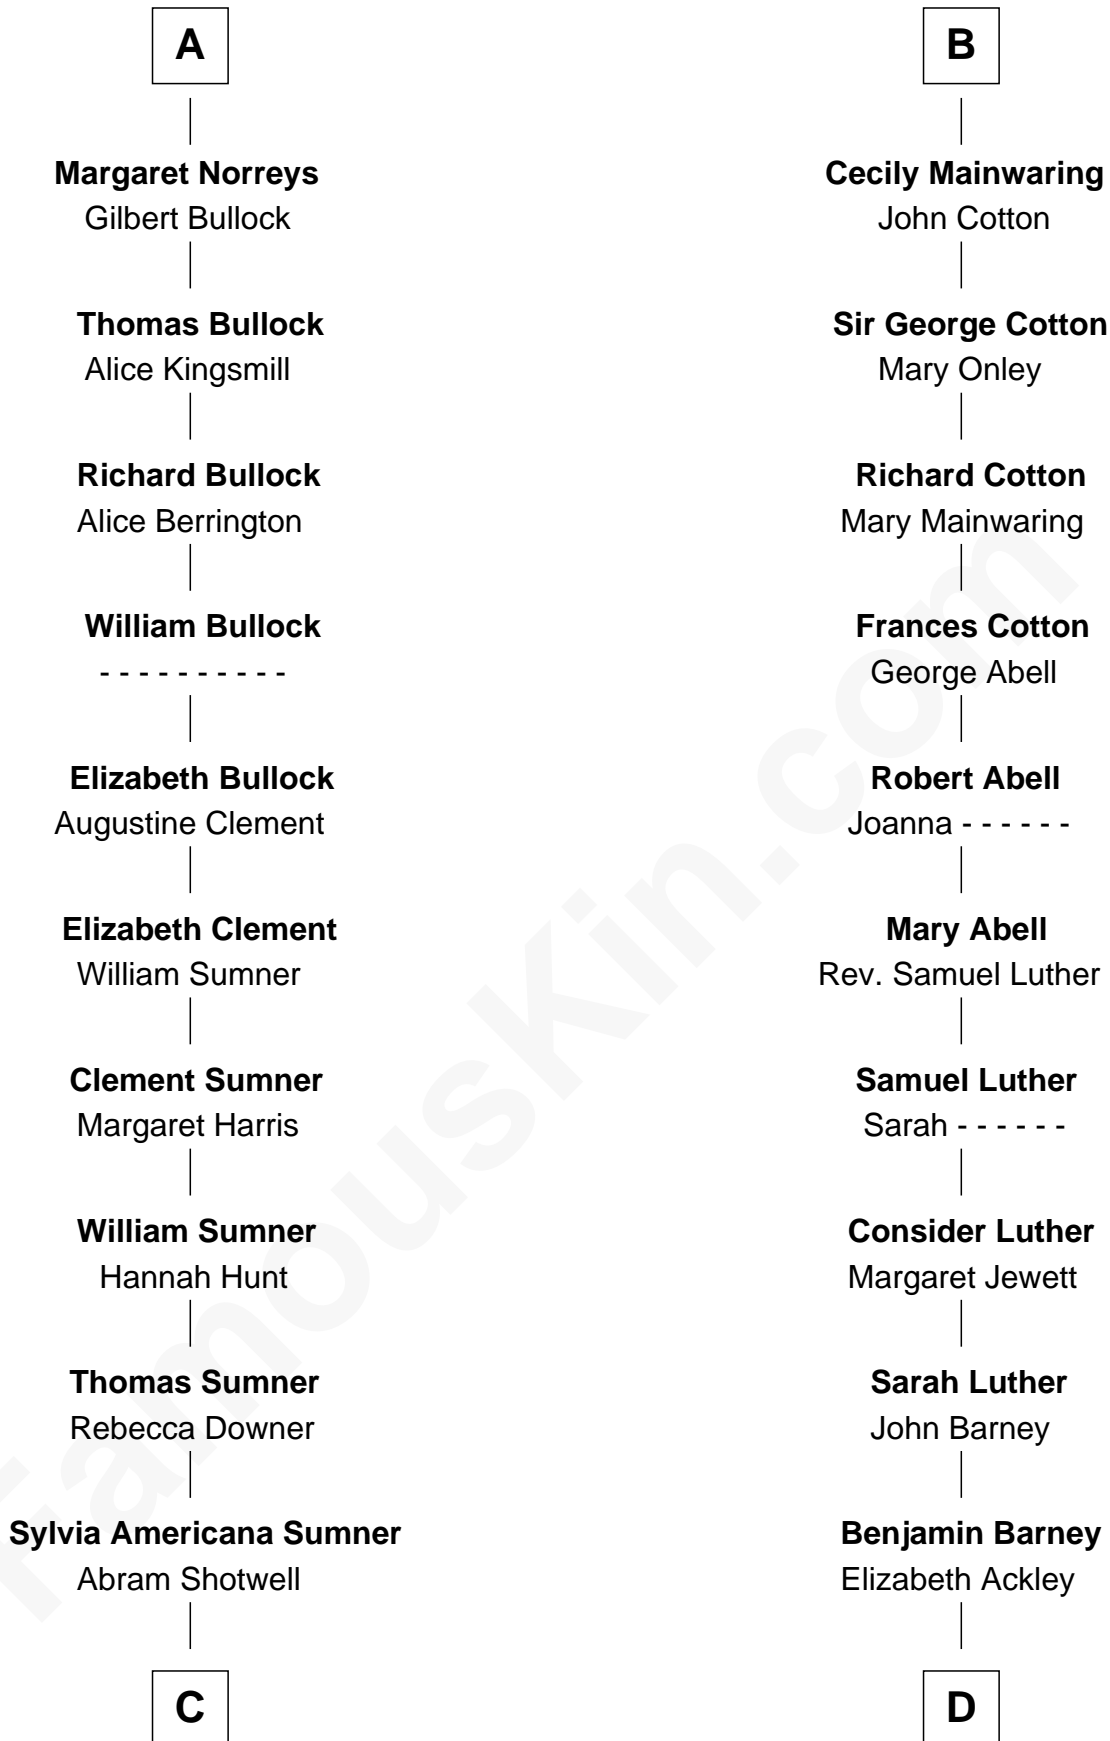

FamousKin.com Relationship Chart of

Alan Ladd
Movie Actor

20th cousin 1 time removed of

Elizabeth Montgomery
TV Actress - "Bewitched"

Sir Hugh le Despencer
Isabella de Beauchamp

Hugh le Despencer
Eleanor de Clare

Sir Philip le Despencer
Margaret de Goushill

Isabel le Despencer
Richard Fitzalan

Sir Philip le Despencer
Joan de Cobham

Sir Edmund Fitzalan
Sibyl de Montagu

Sir Philip le Despencer
Elizabeth - - - - -

Philippe Fitzalan
Sir Richard Sergeaux

Alice le Despenser
Sir John Sutton

Alice Sergeaux
Sir Richard de Vere

Sir John Sutton
Constance Blount

Sir John de Vere
Elizabeth Howard

Sir John Sutton
Elizabeth Berkeley

Joan de Vere
Sir William Norreys

Jane Sutton
Thomas Mainwaring

A

B

C

Nancy Shotwell

Alvaro Ladd

Oscar F. Ladd

Julia Henrietta Meigs

Alan Harwood Ladd