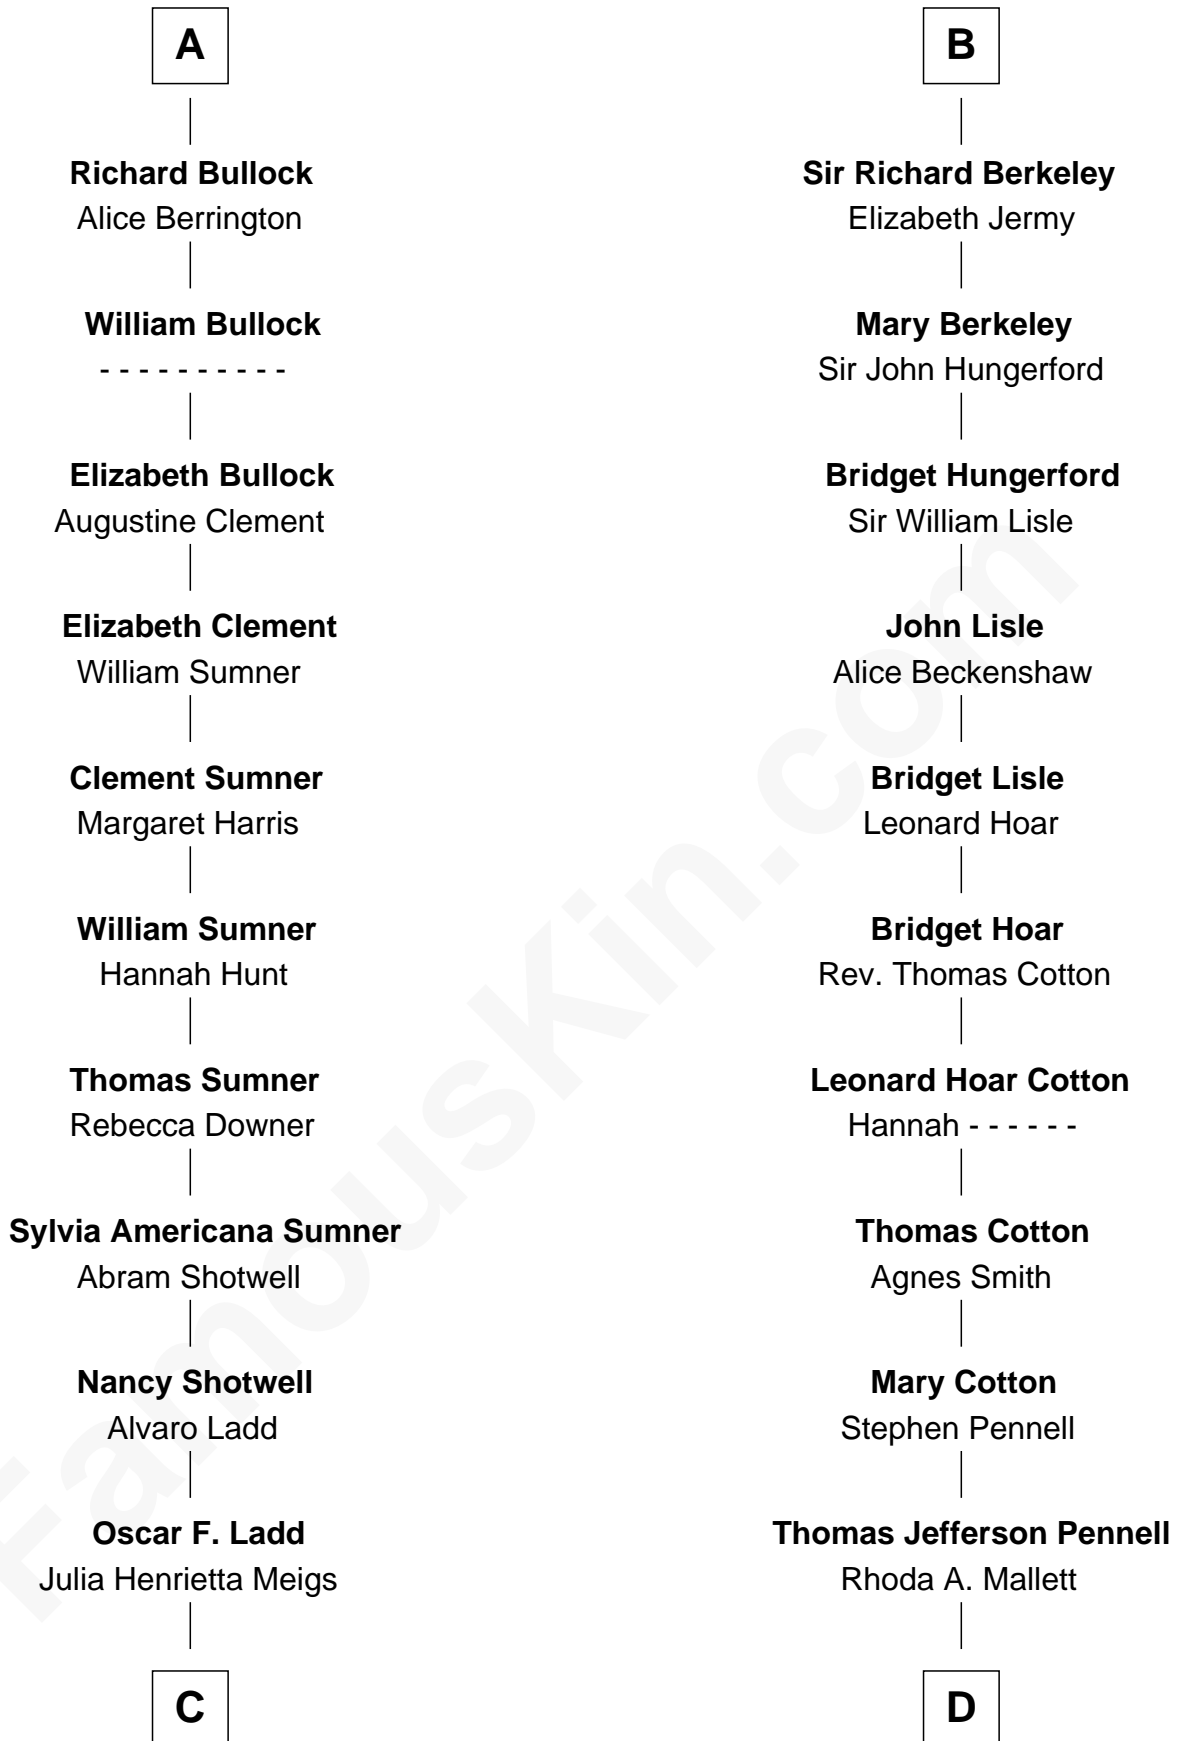

FamousKin.com Relationship Chart of

Alan Ladd
Movie Actor

18th cousin 3 times removed of

Warren Buffett

Chairman & CEO, Berkshire Hathaway

C

Alan Harwood Ladd

Selina Raleigh

Alan Ladd

Movie Actor

D

Deborah Collamore Pennell

John Watson

Susan Ann Watson

Ford Bela Barber

Stella Frances Barber