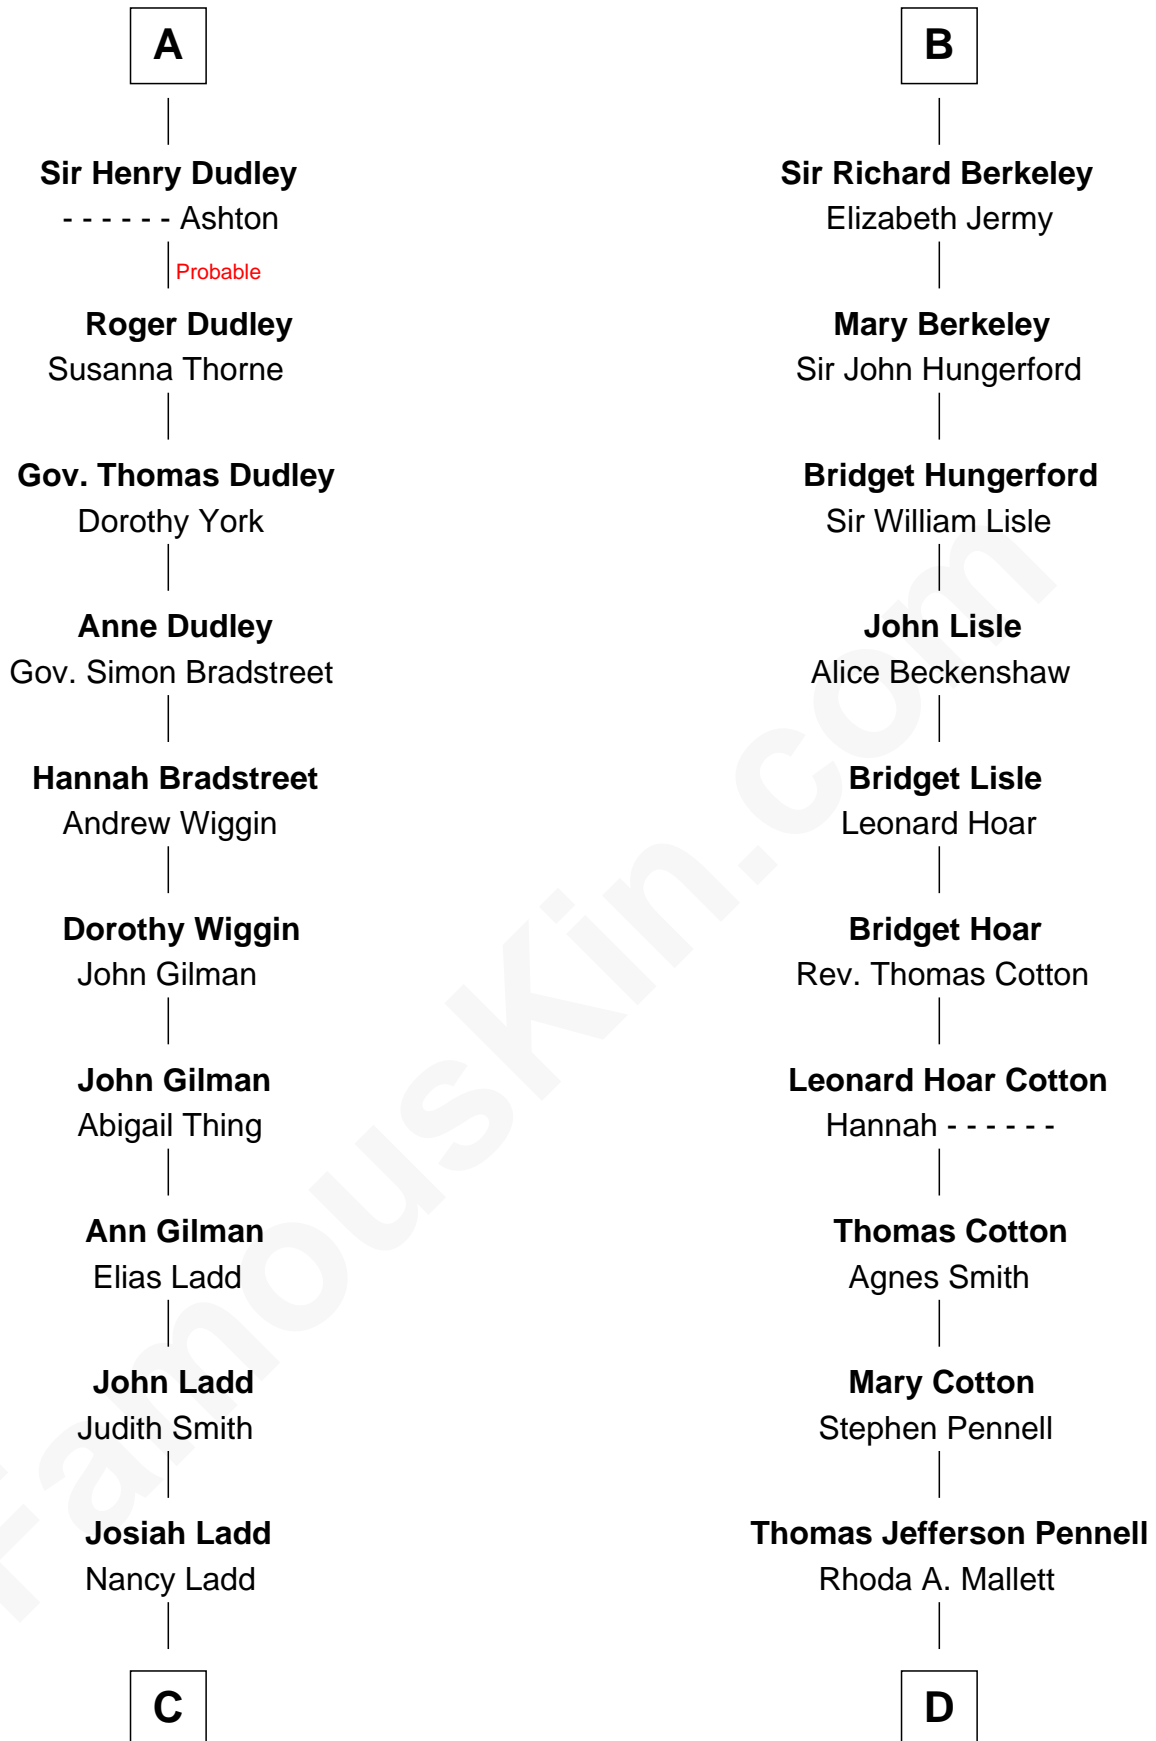

FamousKin.com Relationship Chart of

Alan Ladd
Movie Actor

20th cousin 1 time removed of

Warren Buffett

Chairman & CEO, Berkshire Hathaway

Ralph de Stafford

with wife
Margaret de Audley

with wife
Katherine de Hastang

Cecily Grey

Sir John Sutton

Sir John Berkeley

Isabel Dennis

A

B

C

Alvaro Ladd
Nancy Shotwell