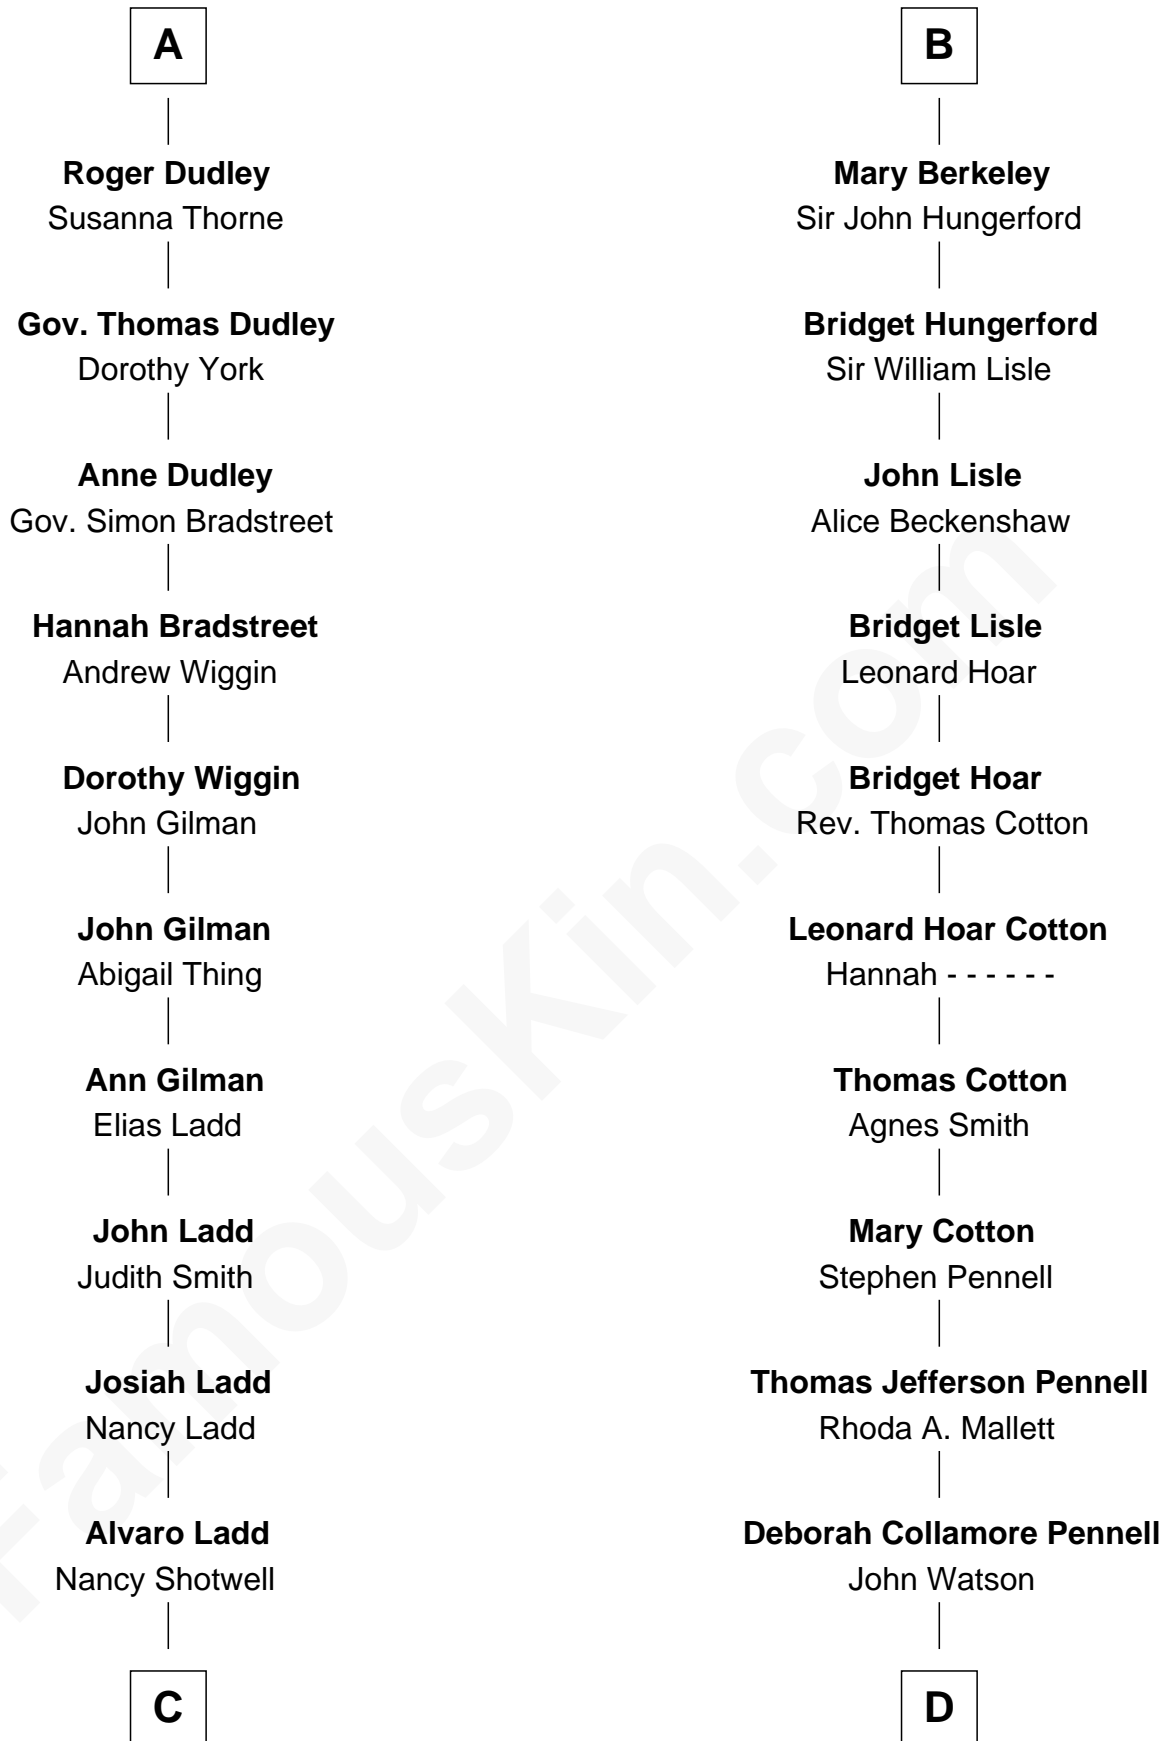

FamousKin.com Relationship Chart of

Alan Ladd
Movie Actor

19th cousin 1 time removed of

Warren Buffett

Chairman & CEO, Berkshire Hathaway

C

Oscar F. Ladd
Julia Henrietta Meigs

Alan Harwood Ladd
Selina Raleigh

Alan Ladd
Movie Actor

D

Susan Ann Watson
Ford Bela Barber

Stella Frances Barber
John Ammon Stahl

Leila Stahl
Howard Homan Buffett

Warren Buffett
Chairman & CEO, Berkshire Hathaway

FamousKin.com