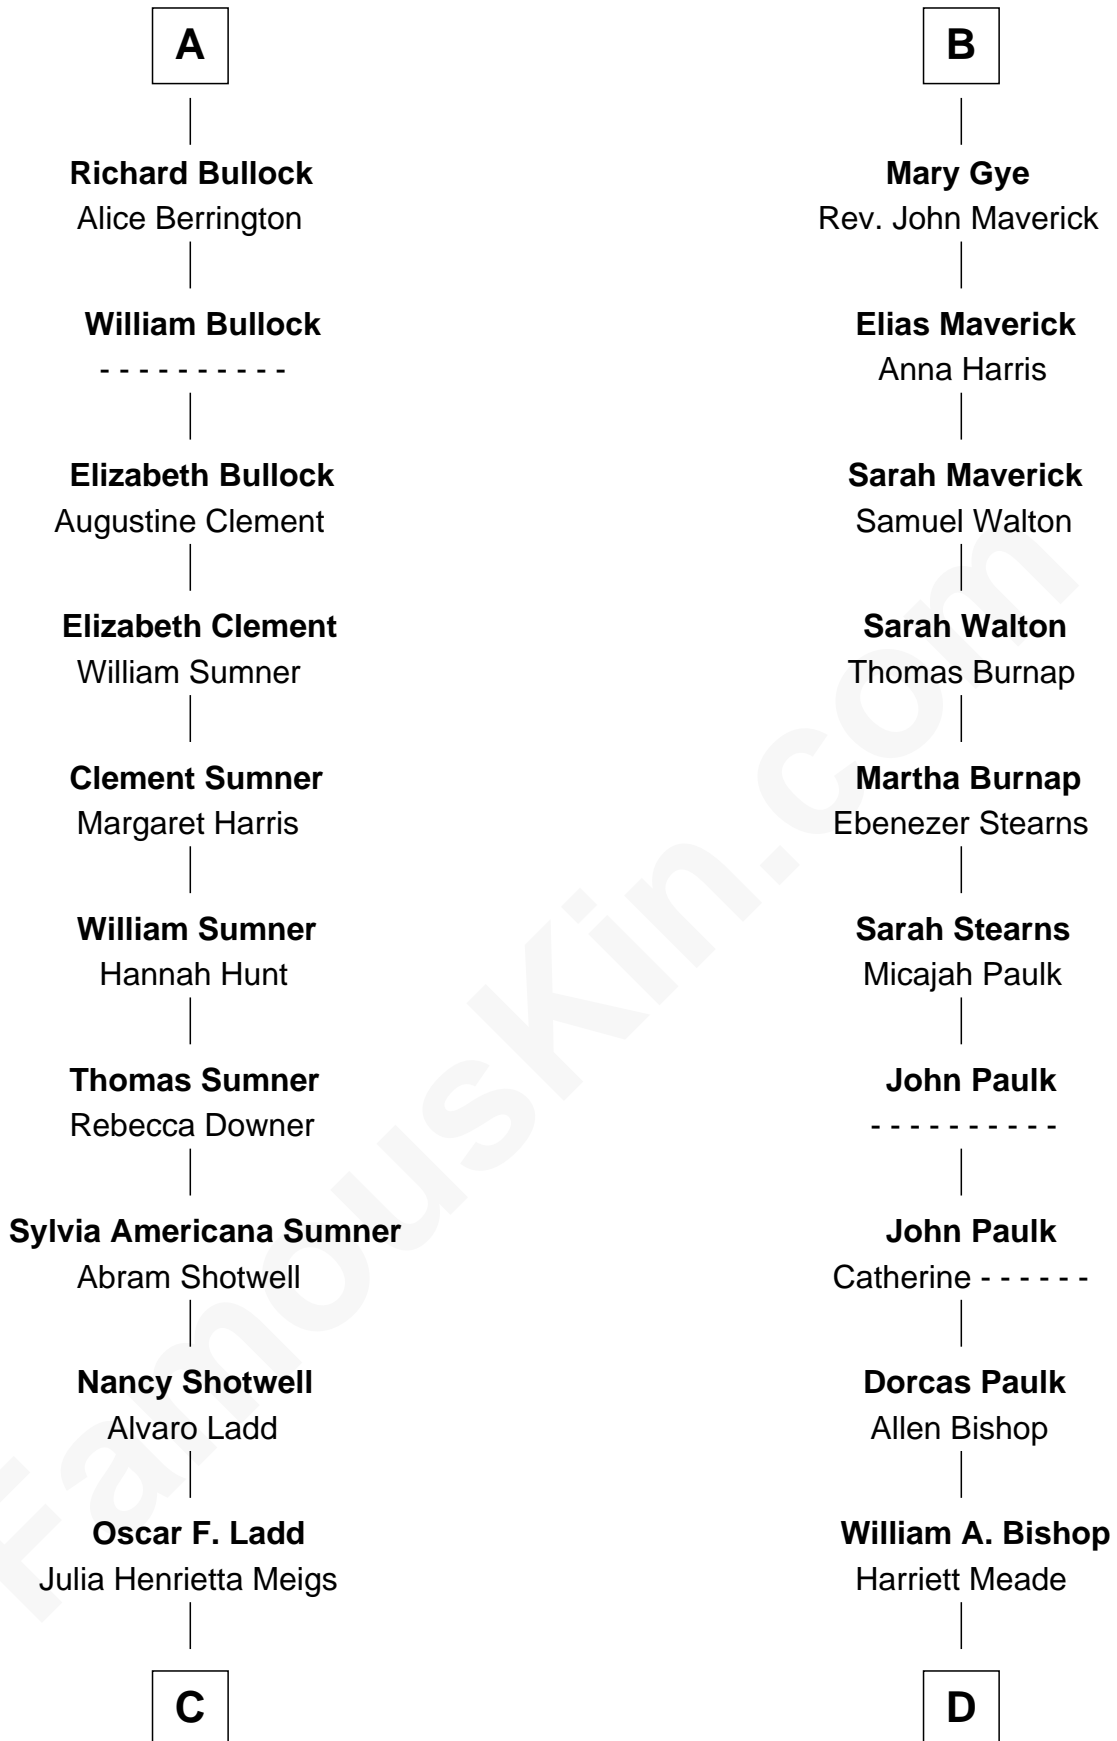

# FamousKin.com Relationship Chart of

**Alan Ladd**  
*Movie Actor*

18th cousin 2 times removed of

**Michael Strahan**  
*NFL Player and TV Personality*

**Richard Fitzalan**

*with wife*  
*Isabel le Despencer*

-----

**Joan de Vere**

Sir William Norreys

**Jane Bayntun**

Thomas Prowse

**Margaret Norreys**

Gilbert Bullock

**Mary Prowse**

John Gye

**Thomas Bullock**

Alice Kingsmill

**Robert Gye**

Grace Dowrish

**A**

**B**

**C**

**Alan Harwood Ladd**

Selina Raleigh

**Alan Ladd**

*Movie Actor*

**D**

**Creola Mead**

Jado D. Traylor

**James Curtis Traylor**