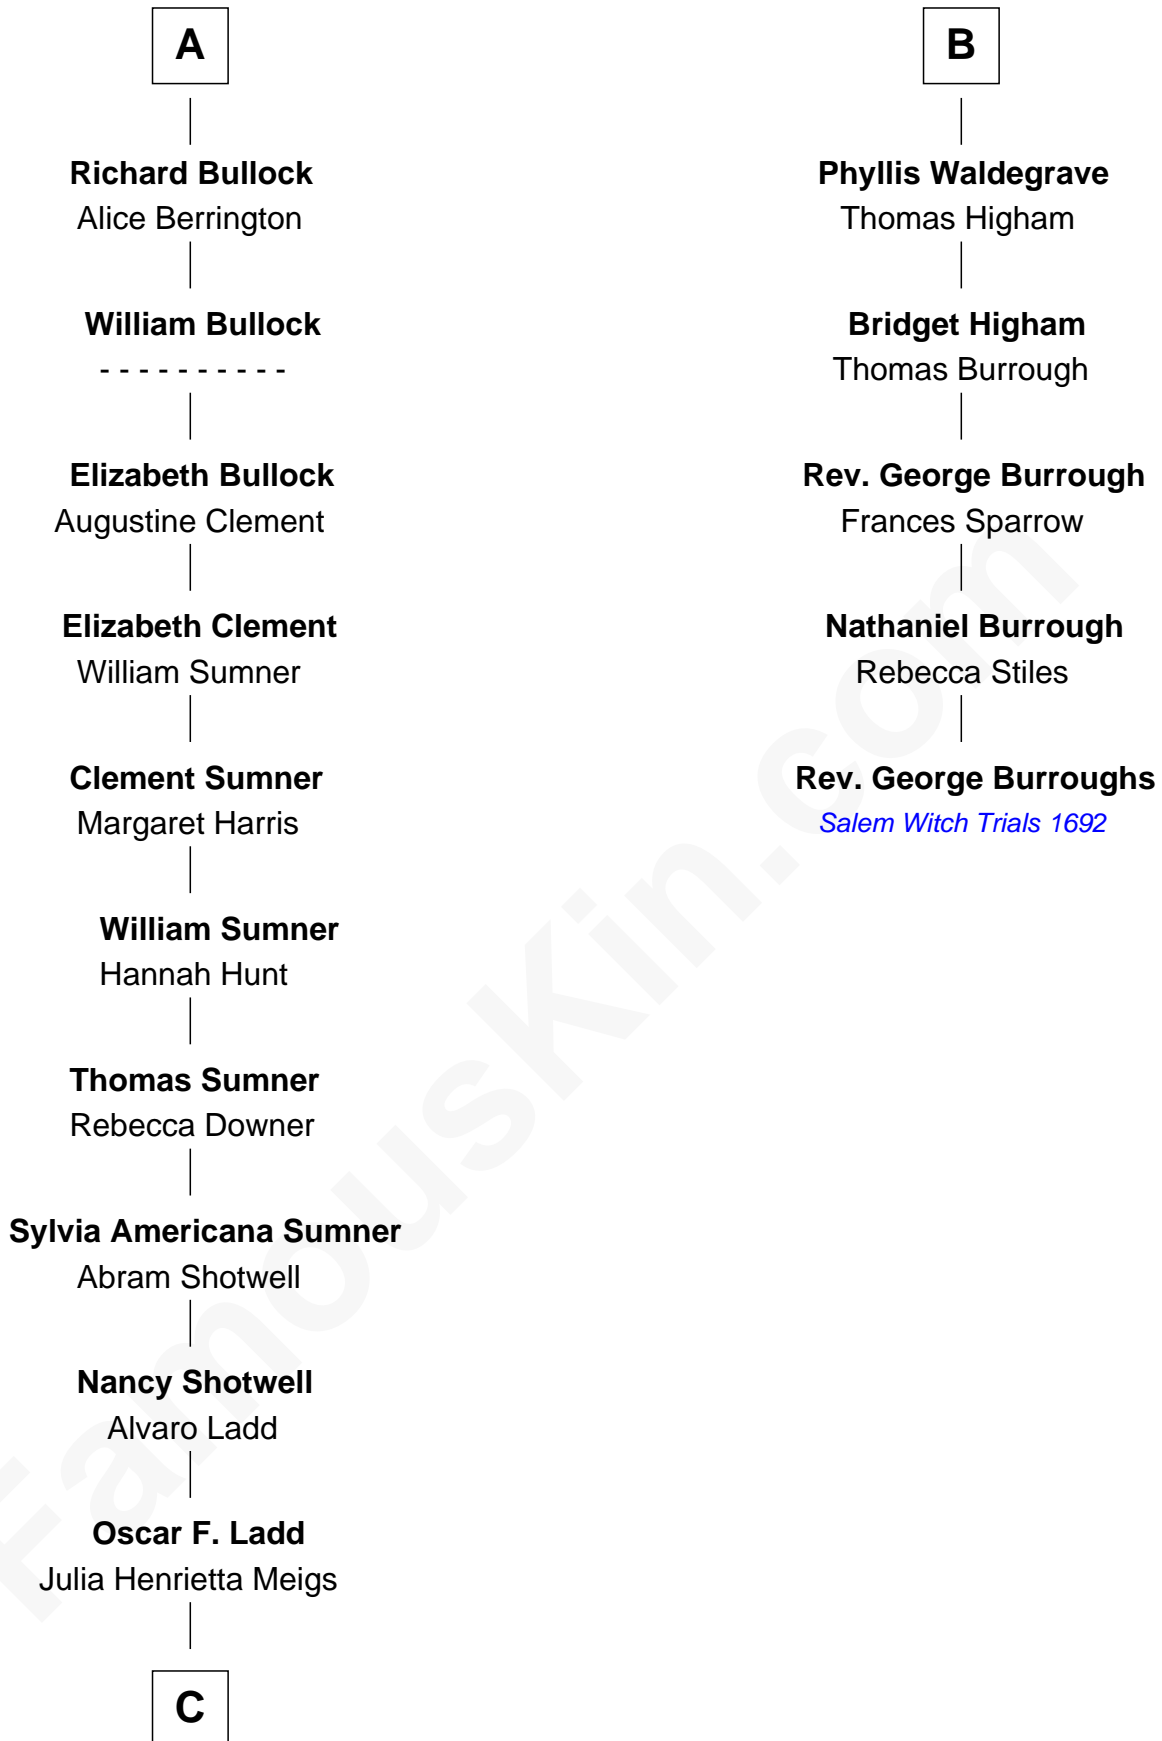

FamousKin.com Relationship Chart of

Alan Ladd

Movie Actor

11th cousin 7 times removed of

Rev. George Burroughs

Executed for Witchcraft, Salem 1692

C

—
Alan Harwood Ladd

Selina Raleigh

—
Alan Ladd

Movie Actor

FamousKin.com