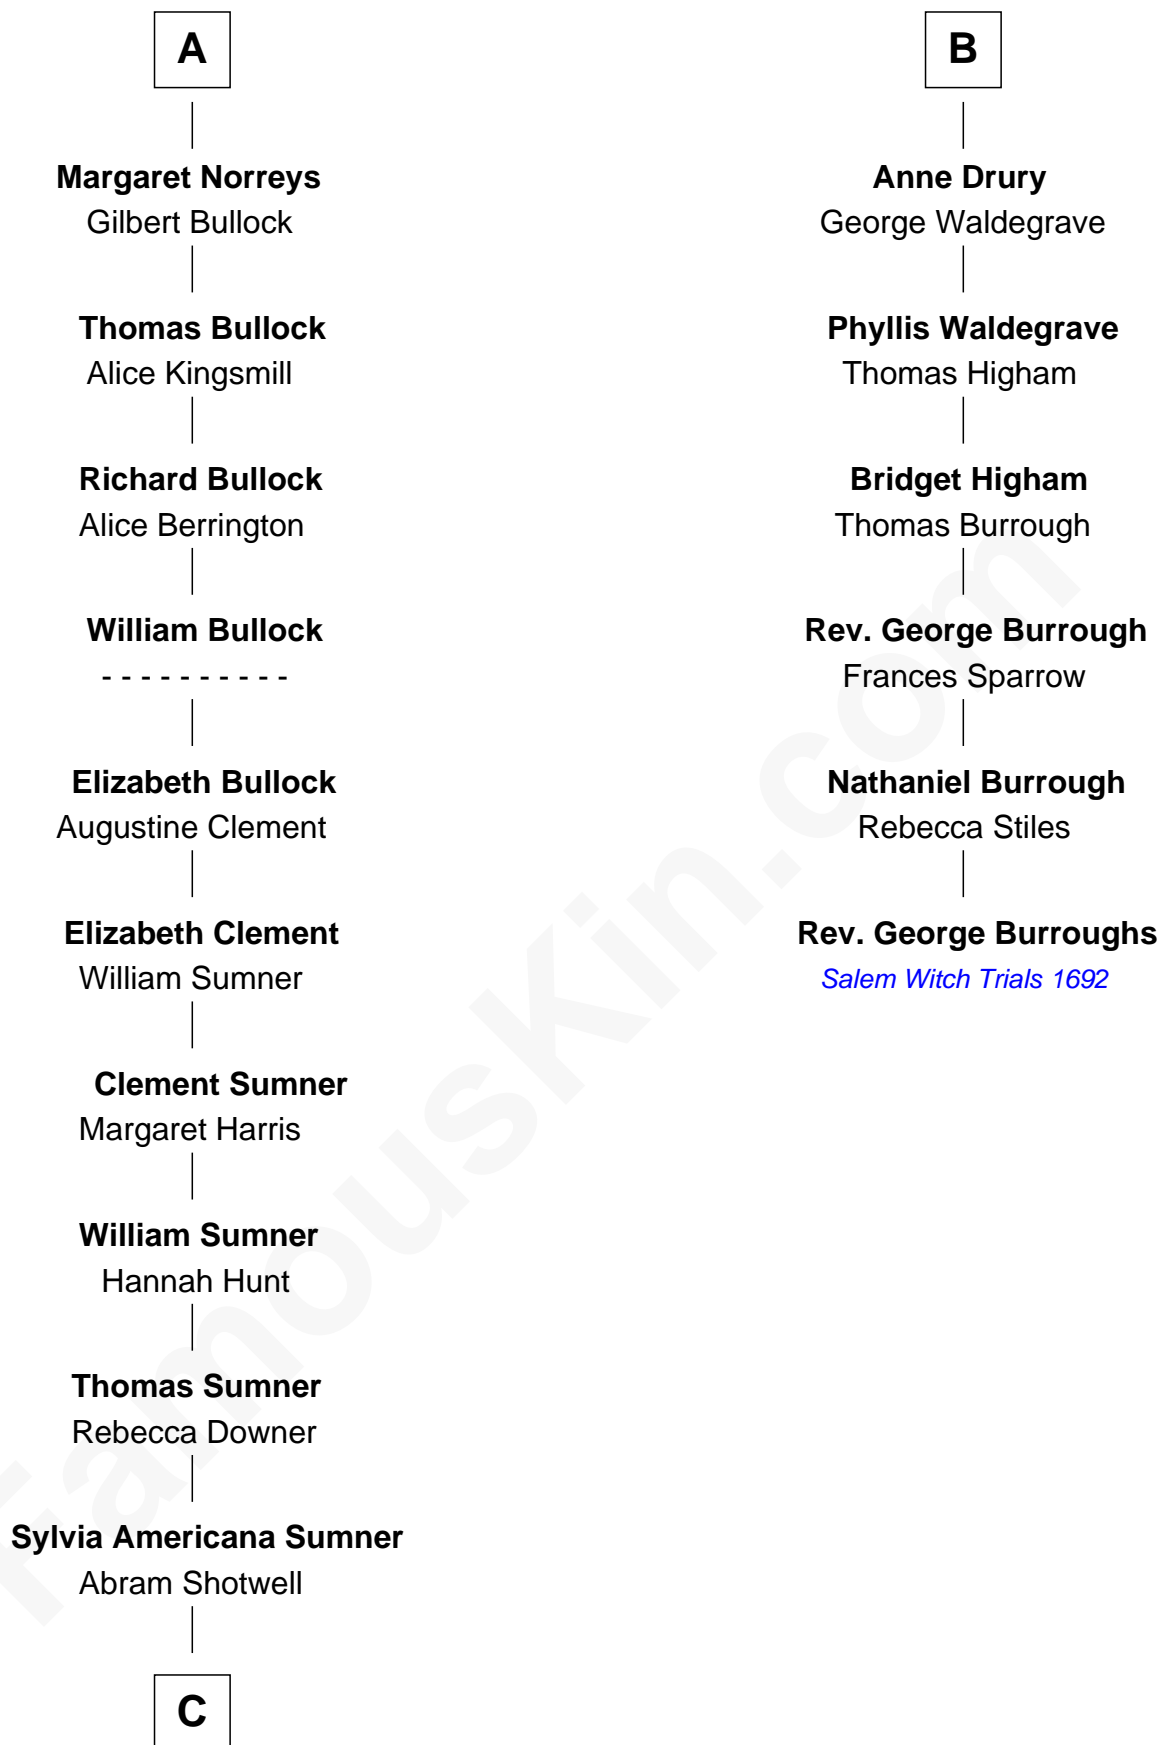

FamousKin.com Relationship Chart of

Alan Ladd
Movie Actor

12th cousin 8 times removed of

Rev. George Burroughs
Executed for Witchcraft, Salem 1692

Sir Gilbert de Clare
Joan of Acre

Eleanor de Clare
Hugh le Despencer

Isabel le Despencer
Richard Fitzalan

Sir Edmund Fitzalan
Sibyl de Montagu

Philippe Fitzalan
Sir Richard Sergeaux

Alice Sergeaux
Sir Richard de Vere

Sir John de Vere
Elizabeth Howard

Joan de Vere
Sir William Norreys

A

Elizabeth de Clare
Roger D'Amory

Elizabeth D'Amory
Sir John Bardolf

William Bardolf
Agnes Poynings

Cecilia Bardolf
Sir Brian Stapleton

Sir Miles Stapleton
Katherine de la Pole

Elizabeth Stapleton
Sir William Calthorpe

Anne Calthorpe
Sir Robert Drury

B

C

—
Nancy Shotwell

Alvaro Ladd

—
Oscar F. Ladd

Julia Henrietta Meigs

—
Alan Harwood Ladd